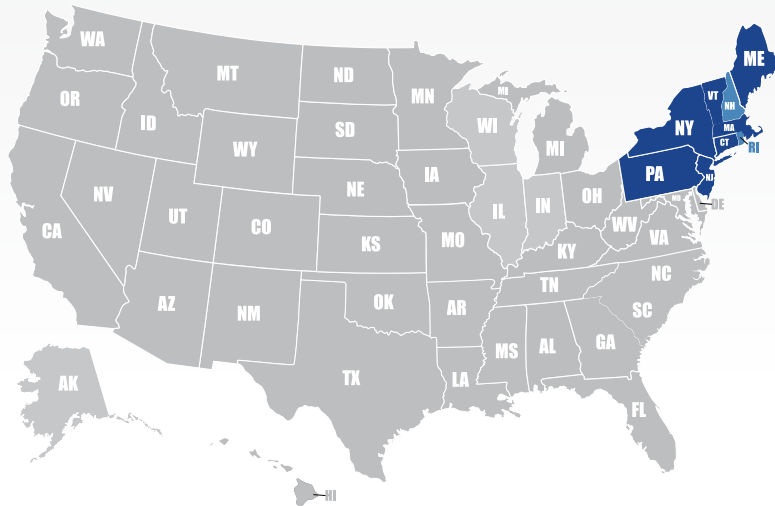

Key Personnel

Michael C Coyle

Branches

n/a

Physical or Contractual Locations

MA, ME, VT, CT, NY, PA, NJ

States Provide Service

all of New England and drives to anywhere incl Canada (PARS Stickers)