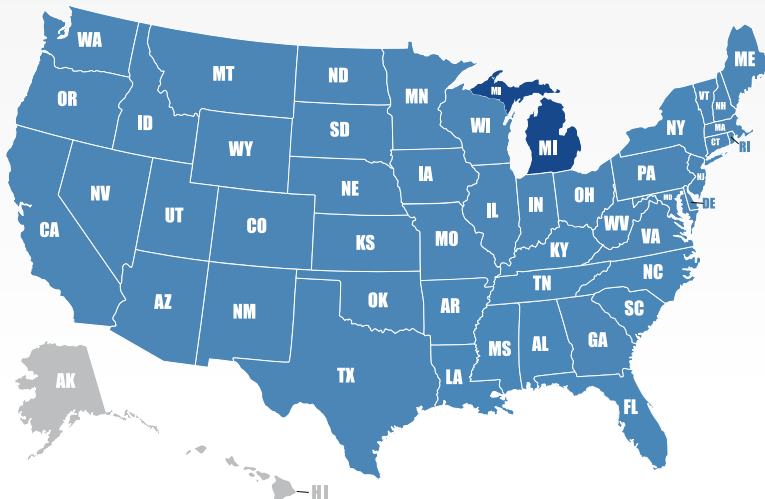

Michigan

Metro Delivery

P.O. Box 3238
Ann Arbor, MI 48106

Phone: (734) 973-0973

Fax: (734) 973-0292

Email: swreford@metrodelivery.com

Web: www.metrodelivery.com

■ Primary State ■ Secondary State

Key Personnel

Sebastian Wreford

Branches

Ann Arbor

Physical or Contractual Locations

MI

States Provide Service

Contiguous 48 States & Ontario

Services

Break Bulk Distribution, Dedicated Truck-Van, Expedited Freight, Ground Parcel, Hot Shot, Line Haul, Local Pickup, LTL, Messenger, Route Work, Scheduled, 24 Hour Turn-around, Warehousing

Special Services

Airport Pickup-delivery, Banking, E-mail PODs, HazMat, Legal, Medical, Office Products, Online Order Entry & Tracking, Parts Storage-distribution, Pharmaceutical, White Glove

Equipment

Cargo Vans, Cars, Covered Pickups, Hi-Cubes, Lift Gates, Straight Trucks

Technology

Online Track & Trace, Two Way Data, E-mail Access, Capable, not using, Capable, not using Signature Capture, Courier Complete Dispatch Software, Two-way Communication: Cell Phones