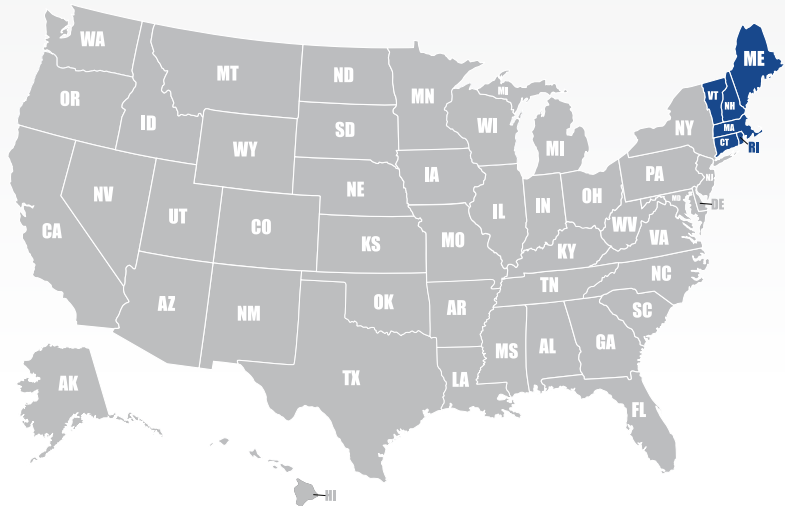

Kevin Maloney

■ Primary State ■ Secondary State

Branches

Windsor Locks, CT, Warwick, RI, Wilmington, MA, Manchester, NH, Milton, VT, Portland, ME, Bangor, ME

Physical or Contractual Locations

CT, ME, MA, NH, RI, VT