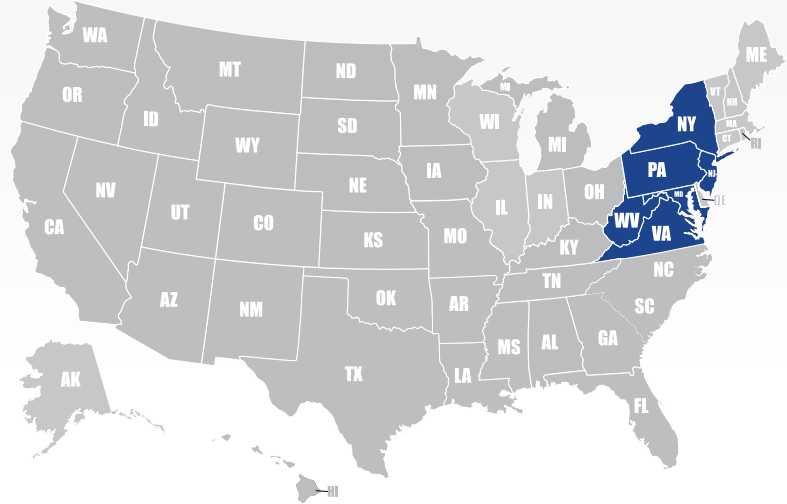

Maryland

Falcon Express Transportation, Inc.

6804 Virginia Manor Rd
suite 21410
Beltsville, MD 21738

Phone: 240 264-1200

Fax: (240) 264-3234

Email: michael-nalls@fxtran.com

Web: www.fxtran.com

■ Primary State ■ Secondary State

Key Personnel

Michael

Branches

Maryland, Washington D.C., Virginia, Pennsylvania, New Jersey, New York, West Virginia, North Carolina

Physical or Contractual Locations

MD, DC, VA, PA, NJ, NY, WV, NC

States Provide Service

MD, DC, VA, PA, NJ, NY, WV, NC

Services

Break Bulk Distribution, Dedicated Truck-Van, Expedited Freight, Ground Parcel, Hot Shot, Line Haul, Local Pickup, LTL, Messenger, Route Work, Scheduled, TL, 24 Hour Turn-around, Warehousing

Special Services

Airport Pickup-delivery, Banking, E-mail PODs, HazMat, Legal, Medical, Office Products, Online Order Entry & Tracking, Parts Storage-distribution, Pharmaceutical, Signature Capture, 24/7 On-site Dispatch, White Glove

Equipment

Air Rides, Cargo Vans, Cars, Covered Pickups, Hi-Cubes, Lift Gates, Straight Trucks, Tractor Trailers

Technology

Online Track & Trace, Two Way Data, E-mail Access, Bar Code Scanning, Signature Capture, CXT Dispatch Software, Two-way Communication: Radios, Cell Phones