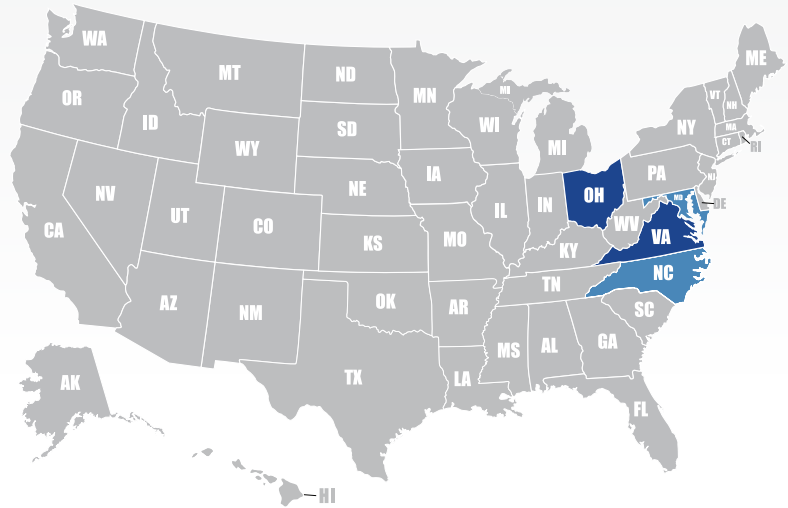

Virginia

BEX Logistics, Inc.

PO Box 5554
Richmond, VA 23220

Phone: 804-359-8806

Fax: (804) 358-3025

Email: bexvp@yahoo.com

Web: www.bexlogistics.com

■ Primary State ■ Secondary State

Key Personnel

David Rittenhouse

Branches

Richmond, Columbus

Physical or Contractual Locations

VA, OH

States Provide Service

VA, OH, MD, NC

Services

Dedicated Truck/Van, Expedited Freight, Ground Parcel, Hot Shot, First/Last Mile Service, Line Haul, Local Pickup, LTL, Route Work, Scheduled, TL, Warehousing

Special Services

Airport Pickup-delivery, Medical, Pharmaceutical, 24/7 On-site Dispatch

Equipment

Air Rides, Cargo Vans, Lift Gates, Straight Trucks, Tractor Trailers

Technology

E-mail Access, Masslogics Dispatch Software, Two-way Communication: Radios, Cell Phones