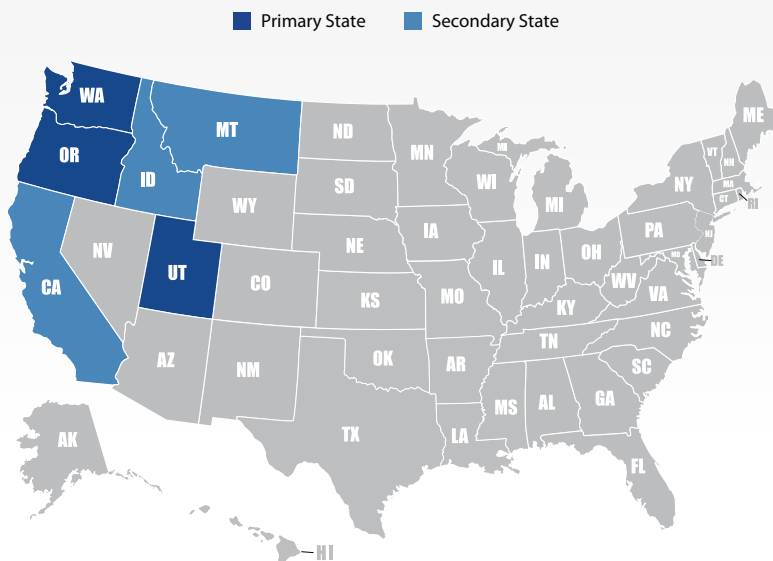

Cargo Vans, Cars, Hi-Cubes, Lift Gates, Straight Trucks, Tractor Trailers

Technology

E-mail Access

Oregon

Senvoy, LLC

115 SE Yamhill St
Portland, OR 97214

Phone: 503-234-7722

Fax: (503) 230-7061