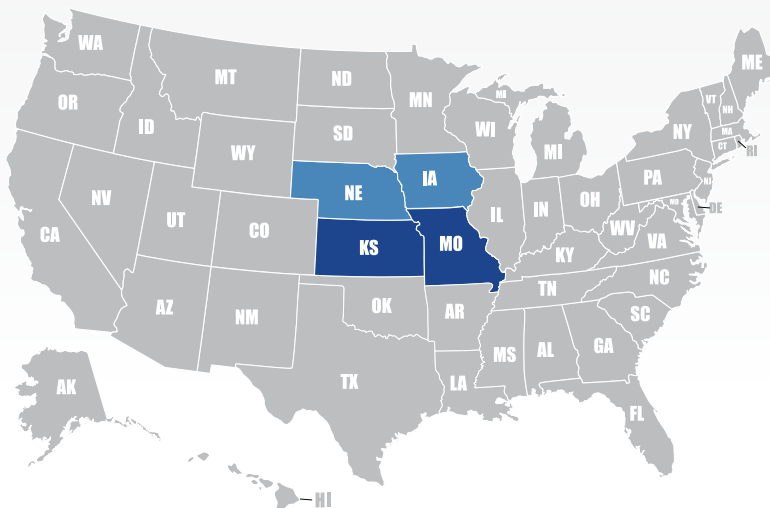

Missouri

Move It With M & S

415 N 3rd Street; Loft 506
Saint Joseph, MO 64501

Phone: 816-689-2627

Fax: 816-689-2627

Email: moveitwitms@yahoo.com

Web: www.moveitwitms.com

■ Primary State ■ Secondary State