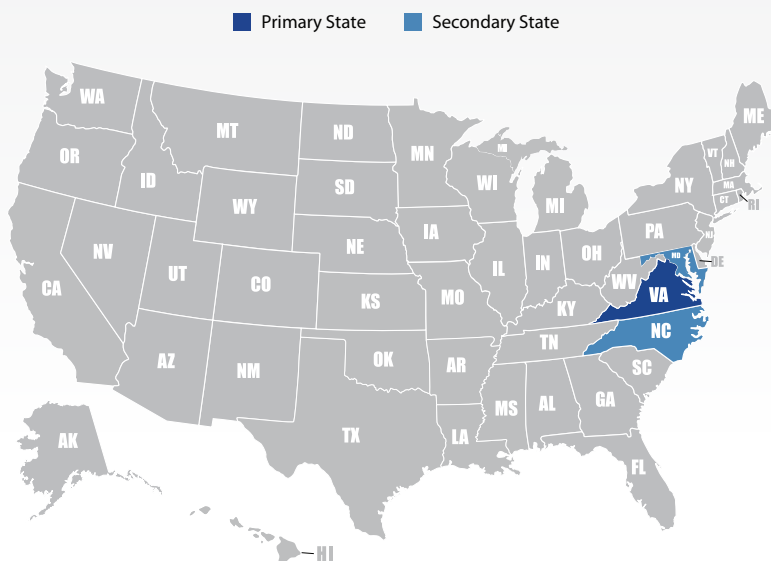

Virginia

GEESE Logistics

6000 Robin Hood Road
Norfolk, VA 23518

Phone: 757-491-8400

Fax: 757-491-6100

Email: hgieseiii@geesecartage.com

Web: www.geesecartage.com

Key Personnel

Henry Giese III

Branches

Norfolk Virginia

Physical or Contractual Locations

VA

States Provide Service

VA, NC, MD

Services

Air Freight, Dedicated Truck/Van, Expedited Freight, Hot Shot, Local Pickup, LTL, Route Work, Scheduled, Warehousing

Special Services

Airport Pickup/Delivery, E-mail PODs, Online Order Entry & Tracking, Parts Storage/Distribution, Pharmaceutical, 24/7 On-site Dispatch, White Glove

Equipment

Cargo Vans, Lift Gates, Straight Trucks

Technology

Online Track & Trace, E-mail Access, Crown Data Dispatch Software, Two-way Communication: Cell Phones