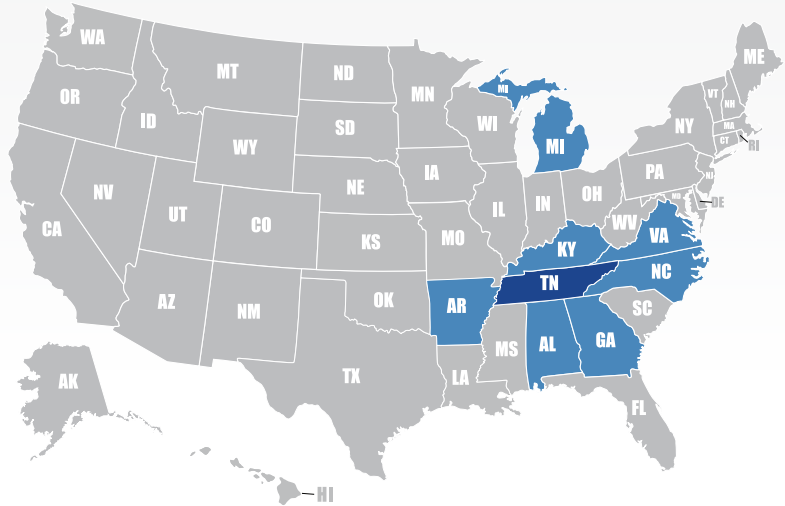

Tennessee

Crosstown

914 Airpark Center Dr
Nashville, TN 37217

Phone: 615 261 3278

Fax: (615) 361-0510

Email: sevatt@gocrosstown.com

Web: www.crosstowncourier.com

■ Primary State ■ Secondary State

Key Personnel

Scott Evatt

Branches

Chattanooga, Knoxville, Memphis

Physical or Contractual Locations

TN

States Provide Service

TN, GA, AL, MI, AR, KY, VA, NC

Services

Break Bulk Distribution, Dedicated Truck-Van, Expedited Freight, Hot Shot, Local Pickup, Messenger, Route Work, Scheduled, Warehousing

Special Services

Airport Pickup-delivery, Banking, E-mail PODs, Legal, Medical, Office Products, Online Order Entry & Tracking, Parts Storage-distribution, Pharmaceutical, 24/7 On-site Dispatch, White Glove

Equipment

Cargo Vans, Cars, Covered Pickups, Hi-Cubes, Lift Gates, Straight Trucks

Technology

Capable, not using Online Track & Trace, Two Way Data, E-mail Access, Bar Code Scanning, Capable, not using Signature Capture, CXT Dispatch Software, Two-way Communication: Radios, Cell Phones