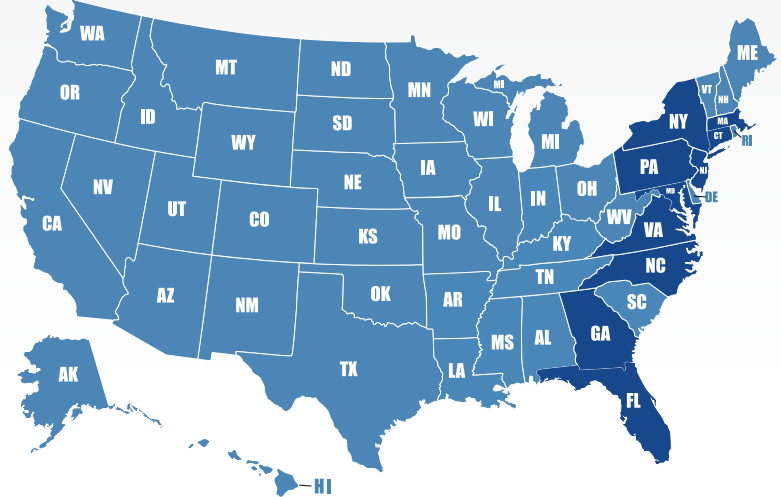

Maryland

LaserShip, Inc.

7030 Virginia Manor Road
Beltsville, MD 20705

Phone: 301-419-2626

Fax: (703) 232-1076

Email: sschwarz@lasership.com

Web: www.lasership.com

■ Primary State ■ Secondary State

Key Personnel

Scott Schwarz

Branches

Fitchburg MA, Boston MA, Hartford MA, Carlstadt NJ, NYC, Philadelphia PA, Baltimore MD, Beltsville MD, Washington DC, Dulles VA, Tysons Corner VA, Alexandria VA, Richmond VA, Charlotte NC, Atlanta GA, Tampa/Orlando/Miami/West Palm/Ft Myers FL

Physical or Contractual Locations

MA, CT, NJ, NY, PA, MD, DC, VA, NC, GA, FL

States Provide Service

All US States

Services

Air Freight, Break Bulk Distribution, Dedicated Truck-Van, Expedited Freight, Ground Parcel, Hot Shot, Line Haul, Local Pickup, Messenger, Next Flight, Route Work, Scheduled, Temperature Controlled, 24 Hour Turn-around, Warehousing

Special Services

Airport Pickup-delivery, Banking, E-mail PODs, HazMat, Legal, Medical, Office Products, Online Order Entry & Tracking, Parts Storage-distribution, Pharmaceutical, Signature Capture, 24/7 On-site Dispatch, White Glove

Equipment

Cargo Vans, Cars, Covered Pickups, Hi-Cubes, Lift Gates, Refrigerated, Roller-beds, Straight Trucks, Tractor Trailers

Technology

Online Track & Trace, Two Way Data, E-mail Access, Bar Code Scanning, Signature Capture, Proprietary Dispatch Software, Two-way Communication: Radios, Cell Phones