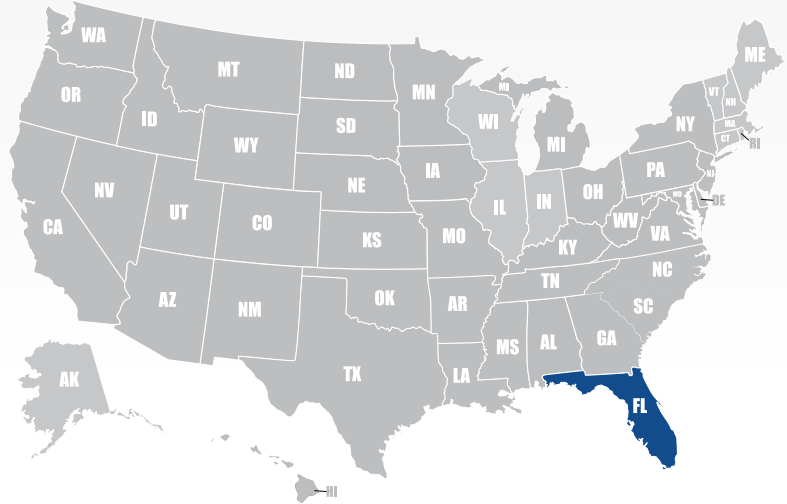

Florida

OTD, Inc

3620 NE 5th Ave.
Fort Lauderdale, FL 33334

Phone: 800-622-9532

Fax: (954) 703-7972

Email: stephenv@otddelivery.com

Web: www.otddelivery.com

■ Primary State ■ Secondary State

Key Personnel

Stephen Verlin, Business Development

Branches

Fort Lauderdale

Physical or Contractual Locations

FL

States Provide Service

FL

Services

Lift Gate Service, Asset Recovery.

Special Services

Airport Pickup-delivery, Banking, E-mail PODs, HazMat, Legal, Medical, Office Products, Online Order Entry & Tracking, Parts Storage-distribution, Pharmaceutical, Signature Capture, White Glove

Equipment

Cargo Vans, Cars, Covered Pickups, Hi-Cubes, Lift Gates, Straight Trucks

Technology

Online Track & Trace, Two Way Data, E-mail Access, Bar Code Scanning, Signature Capture, Xcelerator Dispatch Software, Two-way Communication: Radios, Cell Phones