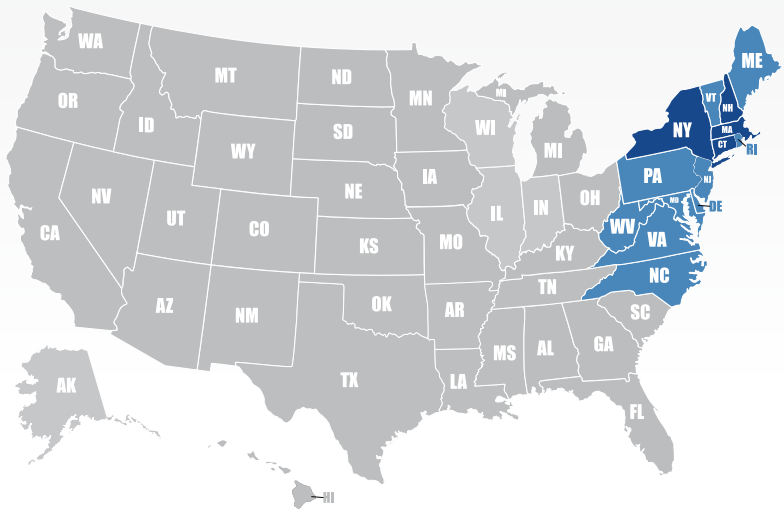

Connecticut

RAA GREENFIELD TRANSPORTATION LLC

216 CENTRAL ST.
Ste-100
BRISTOL, CT 6010

Phone: 860-747-3855
Fax: 860-747-4904
Email: mggreenfield@sbcglobal.net
Web: www.raagreenfield.com

■ Primary State ■ Secondary State

Key Personnel
Miles Greenfield

Branches
BRISTOL,CT./MARLBOROUGH,MA./ALBANY,N.Y./MANCHESTER,N.H.

Physical or Contractual Locations
CT, MA, NY, NH

States Provide Service
NEW ENGLAND&MID ATLANTIC STATES

Services
Air Freight, Dedicated Truck/Van, Expedited Freight, Hot Shot, Line Haul, Local Pickup, Messenger, Next Flight, Route Work, Scheduled, Warehousing, Mail Rooms

Special Services
Airport Pickup/Delivery, Banking, E-mail PODs, Legal, Medical, Office Products, Online Order Entry & Tracking, Parts Storage/Distribution, Pharmaceutical, Signature Capture, 24/7 On-site Dispatch, White Glove

Equipment
Cargo Vans, Cars, Hi-Cubes, Lift Gates, Straight Trucks

Technology
Online Track & Trace, Two Way Data, E-mail Access, Bar Code Scanning, Signature Capture, CXT Dispatch Software, Two-way Communication: Cell Phones