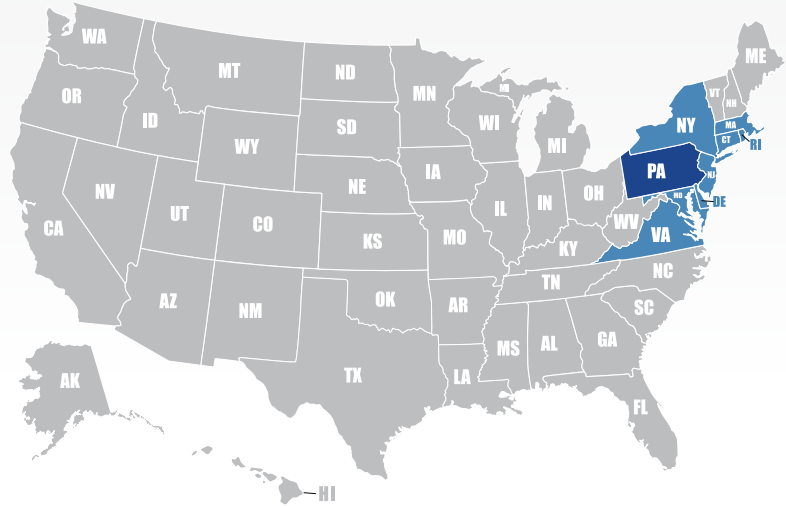

Pennsylvania

Dedicated Logistics Services, Inc.

PO Box 787
Pittston, PA 18640

Phone: (717) 672-4644

Fax: (888) 214-3928

Email: jsmith@dedicateddelivers.com

Web: www.dedicateddelivers.com

■ Primary State ■ Secondary State

Key Personnel

Jonathan Smith, National Sales Director

Branches

Pittston, PA; folcroft, pa

Physical or Contractual Locations

PA

States Provide Service

CT, DE, DC, MD, MA, NJ, NY, RI, VA

Services

Air Freight, Dedicated Truck/Van, Expedited Freight, Hot Shot, Line Haul, LTL, Scheduled, TL, 24 Hour Turn-around, Warehousing

Special Services

E-mail PODs

Equipment

Cargo Vans, Cars, Covered Pickups, Lift Gates, Straight Trucks, Tractor Trailers

Technology

E-mail Access