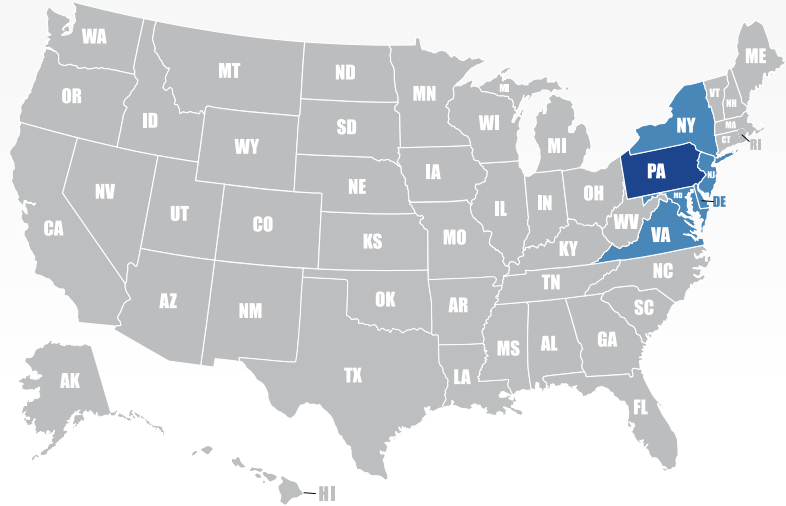

Pennsylvania

AEX Group

PO Box 42977
Philadelphia, PA 19101-2977

Phone: (800) 220-6070

Fax: (484) 768-1244

Email: jgamble@aexgroup.net

Web: www.aexgroup.net

■ Primary State ■ Secondary State

Key Personnel

JD Gamble, President

Branches

Physical or Contractual Locations

PA

States Provide Service

DC, DE, MD, NJ, NY, VA

Services

Break Bulk Distribution, Dedicated Truck/Van, Expedited Freight, Ground Parcel, Hot Shot, Line Haul, Local Pickup, Messenger, Next Flight, Route Work, Scheduled, 24 Hour Turn-around, Warehousing

Special Services

Equipment

Air Rides, Cargo Vans, Cars, Covered Pickups, Hi-Cubes, Lift Gates, Straight Trucks, Tractor Trailers

Technology

Online Track & Trace-Capable But Not Using, Bar Code Scanning, Signature Capture