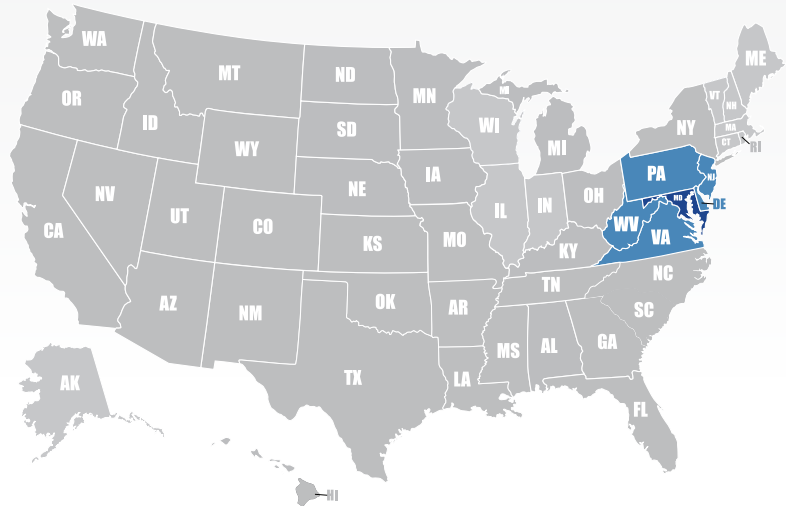

Maryland

Runners Inc

7924 Queenair Drive
Gaithersburg, MD 20879

Phone: 301-252-1220

Fax: (301) 330-1451

Email: tsmith@runnersinc.com

Web: www.runnersinc.com

■ Primary State ■ Secondary State

Key Personnel

Thor Smith

Branches

Baltimore

Physical or Contractual Locations

MD

States Provide Service

MD, DC, VA, PA, DE, NJ, WV

Services

Courier, Trucking, Warehouse & Storage, File Record Storage, Moving Services.

Special Services

Courier, Trucking, Distribution, Warehousing, White Glove, two man specials, inside delivery, lift-gate service.

Equipment

Cargo Vans, Cars, Covered Pickups, Sprinter Vans, Lift Gates, Straight Trucks, Tractor Trailers

Technology

Online Track & Trace, Two Way Data, E-mail Access, Capable, not using Bar Code Scanning; Capable, not using Signature Capture; Xcelerator Dispatch Software, Two-way Communication: Radios, Cell Phones