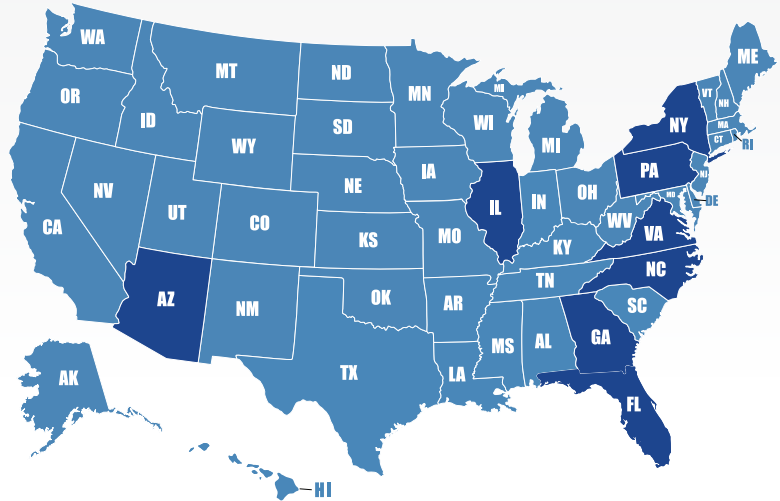

Key Personnel

Dominic Merante

Branches

Atlanta, Charlotte, Chicago, New York, Norfolk, Philadelphia, Glens Falls, Phoenix, Washington DC, Ft Lauderdale

Physical or Contractual Locations

GA, IL, NY, NC, PA, DC, FL, VA, AZ