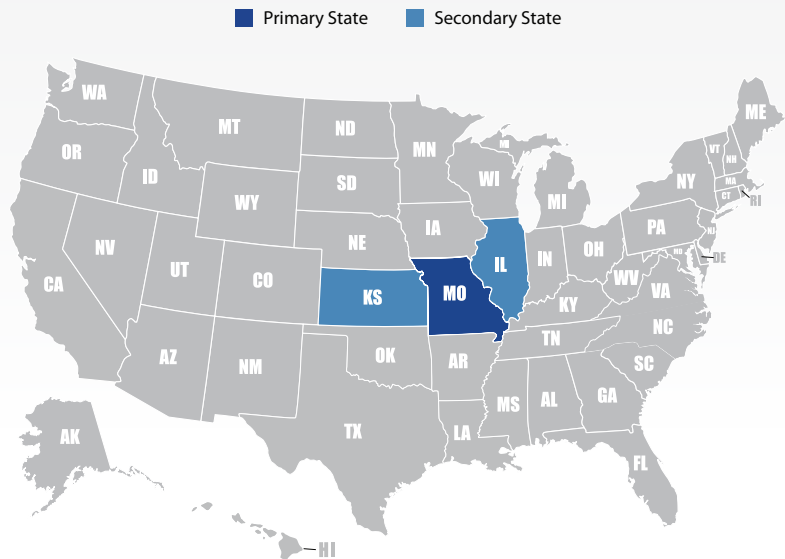

Missouri

ZIPP EXPRESS

12 Worthington Access Drive
St. Louis, MO 63043

Phone: 314-842-8877

Fax: 314-842-8870

Email: janetm@zippdelivers.com

Web: www.zippdelivers.com

Key Personnel

Janet Mulroy

Branches

St. Louis, MO; Fredericktown, MO

Physical or Contractual Locations

MO

States Provide Service

MO, IL, KS,

Services

Break Bulk Distribution, Dedicated Truck-Van, Expedited Freight, Ground Parcel, Hot Shot, Line Haul, Local Pickup, LTL, Messenger, Route Work, Scheduled, TL, 24 Hour Turn-around, Warehousing

Special Services

Airport Pickup-delivery, Banking, Lock-box, HazMat, Legal Documents, Medical, Office Products, OE-mail PODs, On-line Order Entry & Tracking, Parts Storage, Distribution, White Glove, Two-Man and Pharmaceutical, Signature Capture, 24/7 On-site and Dispatch, Warehousing, Cross Dock

Equipment

Air Rides, Cargo Vans, Cars, Covered Pickups, Hi-Cubes, Lift Gates, Straight Trucks, Tractor Trailers, Flatbed

Technology

Online Track & Trace, Two Way Data, E-mail Access, Capable, not using; Capable, not using Signature Capture; Xcelerator Dispatch Software, Two-way Communication: Radios, Cell Phones