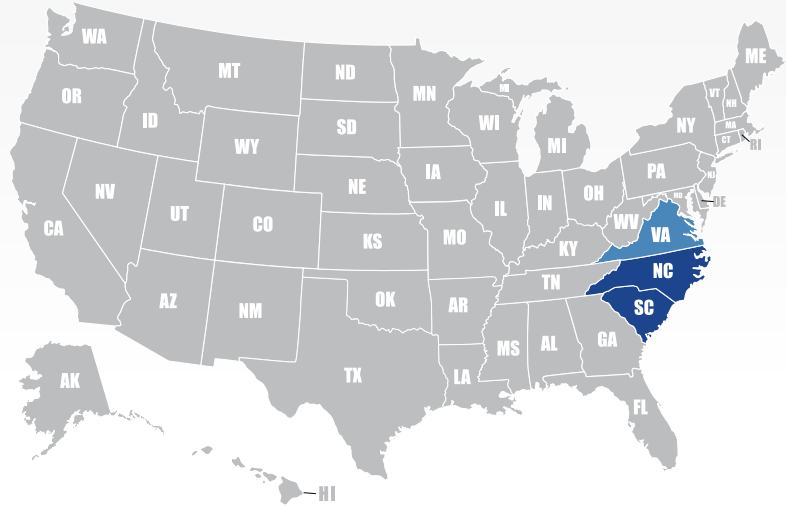

North Carolina

Associated Parcel Service

6069 Wayne Memorial Dr
Pikeville, NC 27863

Phone: 919-751-0978

Fax: (919) 751-3719

Email: mprevost@earthlink.net

Web: www.asofnc.com

■ Primary State ■ Secondary State