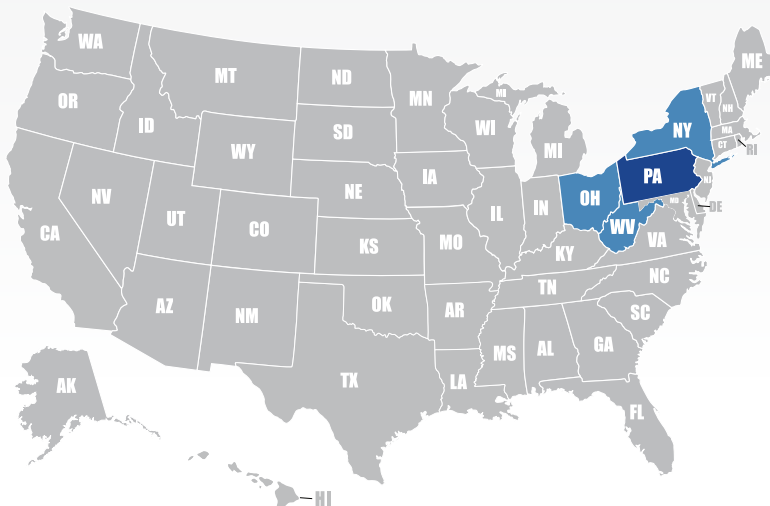

Pennsylvania

Advanced Transfer

820 Route 910
Cheswick, PA 15024

Phone: (412) 828-1958

Fax: (412) 828-7754

Email: gmtissue@comcast.net

Web:

■ Primary State ■ Secondary State