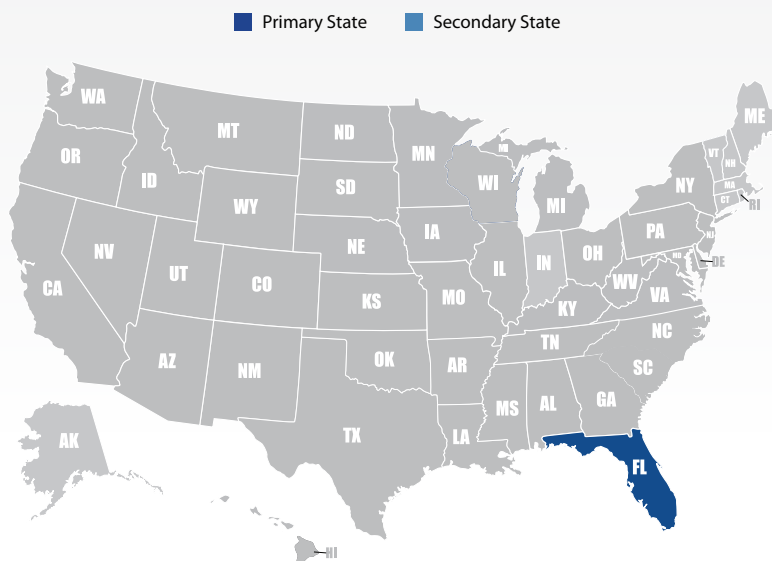

Florida

Comet Delivery Services

8501 N.W. 17 Street
Unit 102
Miami, FL 33126

Phone: 888-266-3833

Fax: 305-594-2019

Email: steven@cometdelivery.com

Web: www.cometdelivery.com

Key Personnel

Steven Seltzer

Branches

Miami, FL

Physical or Contractual Locations

FL

States Provide Service

FL

Services

Air Freight, TSA, Break Bulk Distribution, Dedicated Truck/Van, Expedited Freight, Ground Parcel, Hot Shot, Local Pickup, LTL, Messenger, Next Flight, Route Work, Scheduled, TL, 24 Hours/7 Days, Warehousing, Distribution, U.S. Customs Bonded Common Carrier, Fulfillment, Access to Seaports

Special Services

Airport Pickup/Delivery, E-mail PODs, Office Products, Online Order Entry & Tracking, Parts Storage/Distribution

Equipment

Cargo Vans, Cars, Covered Pickups, Hi-Cubes, Lift Gates, Straight Trucks, Tractor Trailers, Flatbeds

Technology

Online Track & Trace, Two Way Data, E-mail Access, Capable, not using Bar Code Scanning, TDI Dispatch Software, Two-way Communication: Cell Phones