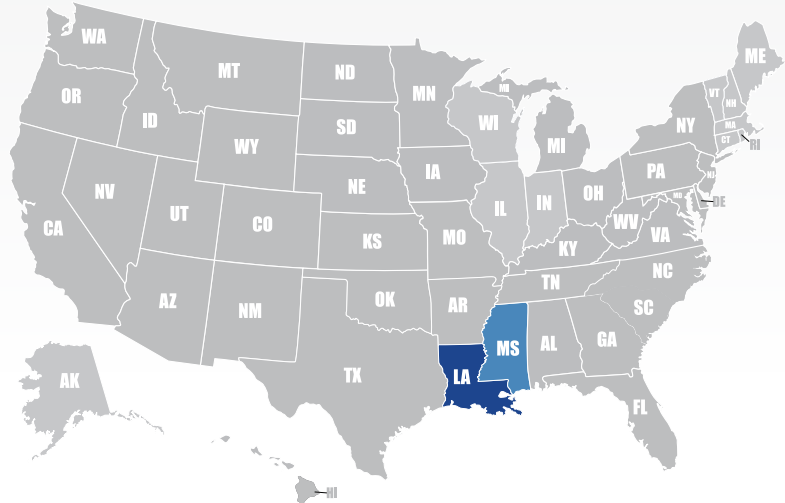

Louisiana

Blaze Express Courier Service

1414 Distributors Row
New Orleans, LA 70123

Phone: 504-734-0580

Fax: (504) 734-0751

Email: cvwolfe@blazecourier.com

Web: www.blazecourier.com

■ Primary State ■ Secondary State

Key Personnel

Charles Wolfe

Branches

New Orleans and Baton Rouge, LA

Physical or Contractual Locations

LA

States Provide Service

LA, MS

Services

Air Freight, Break Bulk Distribution, Dedicated Truck-Van, Expedited Freight, Ground Parcel, Hot Shot, Local Pickup, Messenger, Next Flight, Route Work, Scheduled, 24 Hour Turn-around, Warehousing

Special Services

Pharmaceutical, Signature Capture, 24/7 On-site Dispatch, White Glove

Equipment

Cargo Vans, Cars, Covered Pickups, Lift Gates, Straight Trucks

Technology

Online Track & Trace, Two Way Data, E-mail Access, Bar Code Scanning, Signature Capture, Datatrac Dispatch Software, Two-way Communication: Cell Phones