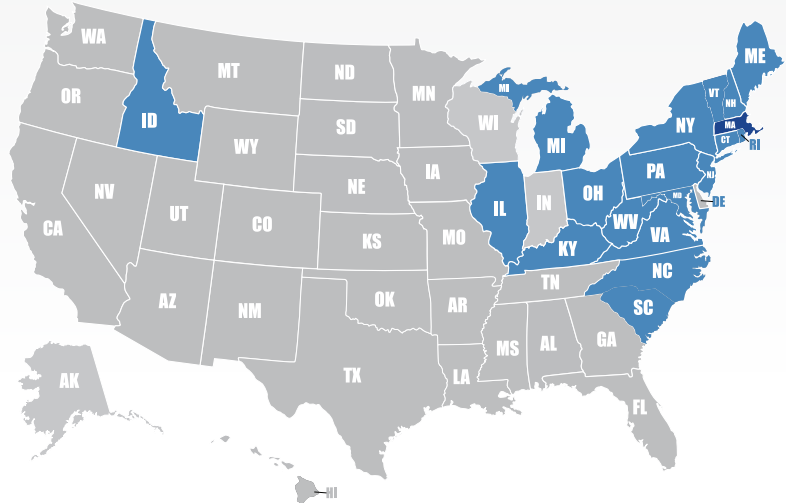

Key Personnel

Anthony Waweru

Branches

None - But have cross docked with different partners

Physical or Contractual Locations

MA

States Provide Service

MA, NH, VT, ME, CT, RI, NY, NJ, PA, VA, WV, NC, SC, OH, MI, ID, IL, KY, DE, MD, DC