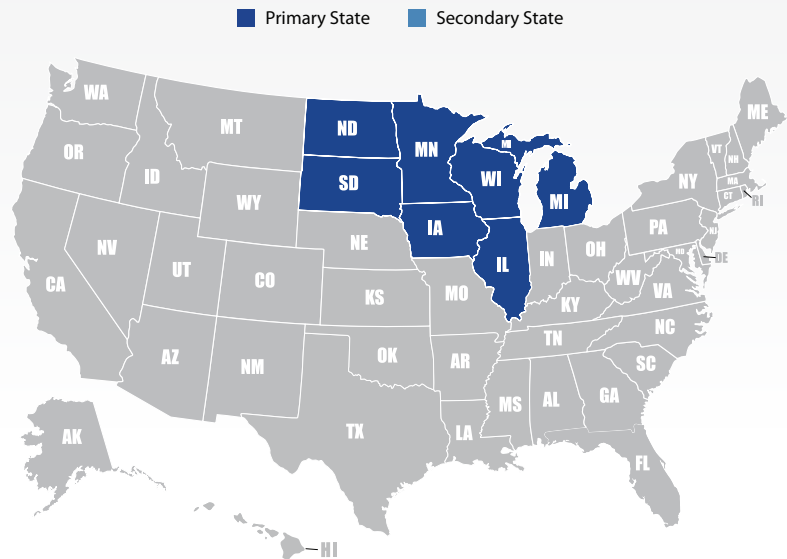

Terry Alan Knutson

Branches

Eau Claire, WI - Menomonie WI - Duluth, MN - Mankato MN

Physical or Contractual Locations

WI, MN, IA, IL, MI, ND, SD

States Provide Service

WI, MN, IA, IL, MI, ND, SD

Services