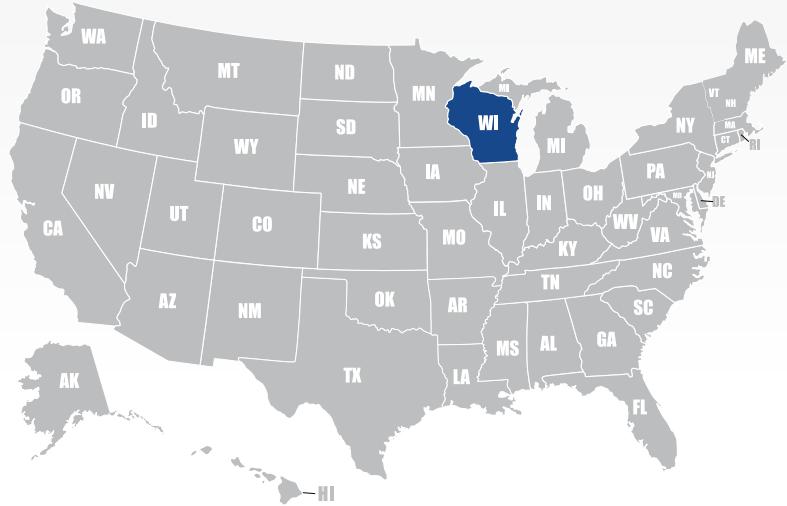

Wisconsin

Warehouse Transport Services ,Inc

2880 N 112 th St
112 Packerland Drive
Milwaukee, WI 53222

Phone: 414-777-1842

Fax: 414-777-1856

Email: sschwid@hansenstorage.com

Web: www.warehousetransportservices.com

■ Primary State ■ Secondary State

Key Personnel

Steven Schwid

Branches

Milwaukee ,Wi and Cudahy,Wi

Physical or Contractual Locations

WI

States Provide Service

WI, Northern IL, Eastern MN

Services

Break Bulk Distribution, Dedicated Truck/Van, Local Pickup, Route Work, Scheduled, Temperature Controlled, Warehousing, Reverse Logistics

Special Services

Equipment

Air Rides, Cargo Vans, Cars, Lift Gates, Refrigerated, Straight Trucks, Tractor Trailers

Technology

E-mail Access, Bar Code Scanning, Two-way Communication: Cell Phones