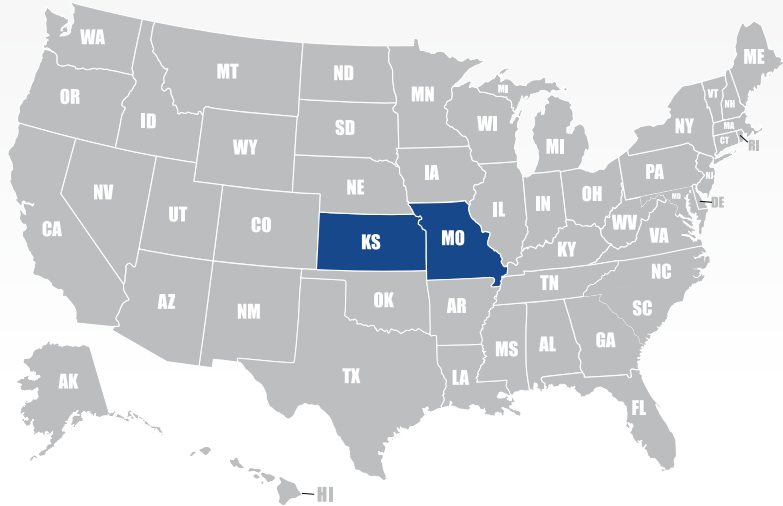

Missouri

Quick Delivery, Inc.

1700 W 29th St
Kansas City, MO 64108

Phone: (816) 931-7800

Fax: (816) 931-6633

Email: sales@quickdeliveryinc.com

Web: www.quickdeliveryinc.com

■ Primary State ■ Secondary State

Key Personnel

John Reynolds, President

Branches

Springfield, MO; Columbia, MO; Wichita, KS

Physical or Contractual Locations

KS, MO

States Provide Service

Services

Break Bulk Distribution, Dedicated Truck/Van, Expedited Freight, Hot Shot, Local Pickup, Messenger, Next Flight, Route Work, Scheduled, Temperature Controlled, Warehousing

Special Services

Airport Pickup/Delivery, Banking, Legal, Medical, Office Products, Parts Storage/Distribution, Pharmaceutical, 24/7 On-site Dispatch

Equipment

Cargo Vans, Cars, Covered Pickups, Hi-Cubes, Lift Gates, Straight Trucks

Technology

On Line Track and Trace , Two Way Data, Email access