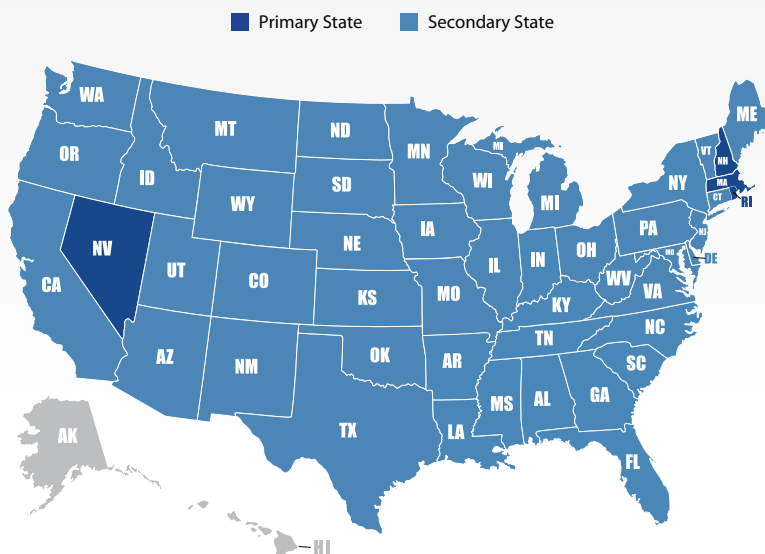

Rhode Island

MR. MESSENGER, INC.

166 LAVAN ST
WARWICK, RI 2888

Phone: 800-537-4207

Fax: (401) 461-7410

Email: slanglois@mrmessage.com

Web: www.mrmessenger.com

Key Personnel

Scott Langlois

Branches

PROVIDENCE MANCHESTER LAS VEGAS ATTLEBORO

Physical or Contractual Locations

RI, MA, NH, NV

States Provide Service

ANYWHERE IN THE CONTINENTAL UNITED STATES

Services

Air Freight, Break Bulk Distribution, Dedicated Truck-Van, Expedited Freight, Ground Parcel, Hot Shot, Line Haul, Local Pickup, LTL, Messenger, Next Flight, Route Work, Scheduled, 24 Hour Turn-around, Warehousing

Special Services

Airport Pickup-delivery, Banking, E-mail PODs, HazMat, Legal, Medical, Office Products, Parts Storage-distribution, Pharmaceutical, White Glove

Equipment

Air Rides, Cargo Vans, Cars, Hi-Cubes, Lift Gates, Straight Trucks, Tractor Trailers

Technology

Two Way Data, E-mail Access, Datatrac Dispatch Software, Two-way Communication: Radios, Cell Phones