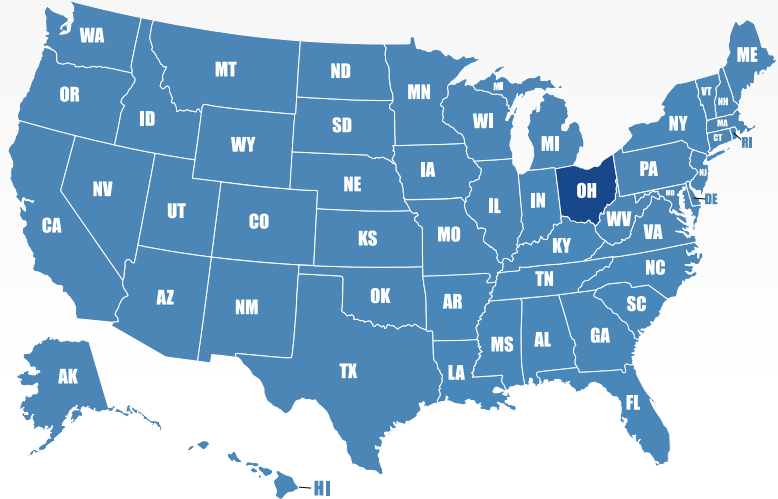

Ohio

Rush Expediting Inc.

2388 Arbor Blvd
Dayton, OH 45439

Phone: 937-313-7881

Fax: 937-297-6200

Email: poliquinc@rush-delivery.com

Web: www.Rush-Delivery.com

■ Primary State ■ Secondary State