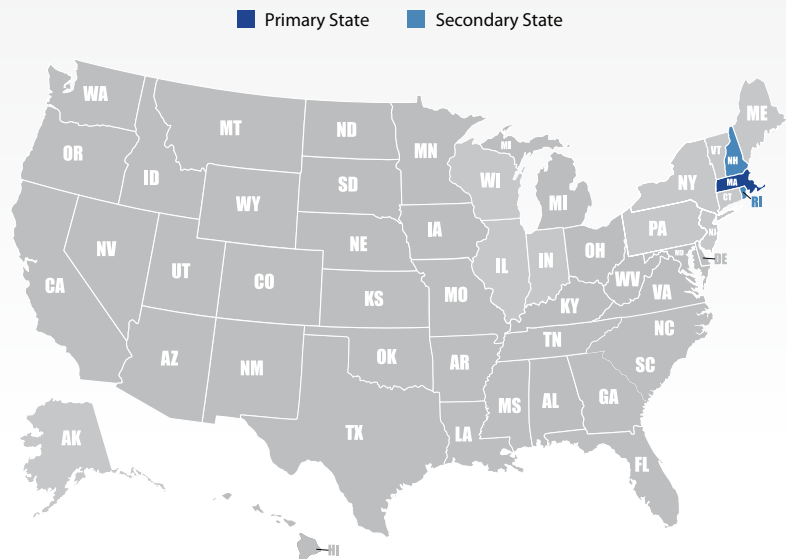

Massachusetts

Hub Delivery, Inc.

845 Woburn St Unit E
Wilmington, MA 1887

Phone: (978) 658-6377

Fax: (978) 658-5079

Email: ralph@hubdelivery.com

Web: www.hubdelivery.com

Key Personnel

Ralph Hubble, President

Branches

Physical or Contractual Locations

MA

States Provide Service

NH, RI

Services

Break Bulk Distribution, Dedicated Truck/Van, Expedited Freight, Ground Parcel, Hot Shot, Line Haul, Local Pickup, LTL, Messenger, Next Flight, Route Work, Scheduled, 24 Hour Turn-around, Warehousing

Special Services

HazMat, Medical, Office Products, Pharmaceutical, White Glove

Equipment

Air Rides, Cargo Vans, Hi-Cubes, Lift Gates, Straight Trucks

Technology

On Line Track and Trace , Two Way Data, Email access