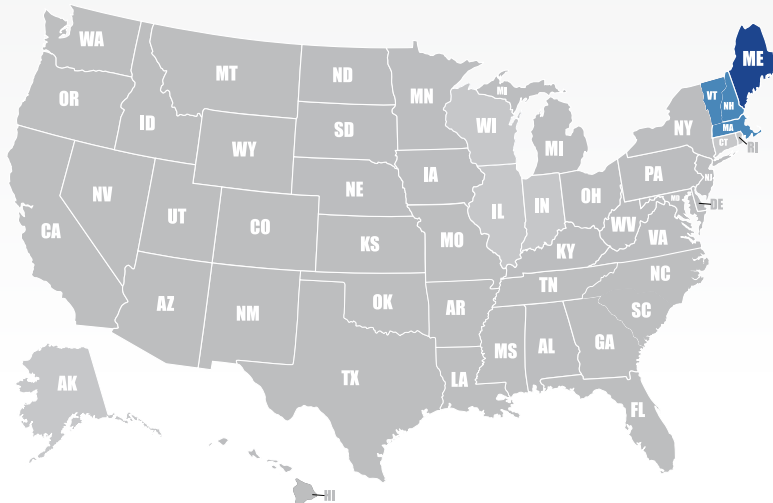

Maine

Commercial Delivery Systems

101 Baniar Rd
Bangor, ME 4401

Phone: (207) 942-3934

Fax: (207) 942-0560

Email: dclark@cdsmaine.com

Web: www.cdsmaine.com

■ Primary State ■ Secondary State

Key Personnel

Daniel Clark, Chief Operating Officer

Branches

Westbrook, ME

Physical or Contractual Locations

ME

States Provide Service

MA, NH, VT

Services

Break Bulk Distribution, Dedicated Truck/Van, Expedited Freight, Ground Parcel, Hot Shot, Line Haul, Local Pickup, LTL, Messenger, Next Flight, Route Work, Scheduled, TL, 24 Hour Turn-around

Special Services

Airport Pickup/Delivery, Banking, Legal, Medical, Office Products, Pharmaceutical, White Glove

Equipment

Air Rides, Cargo Vans, Cars, Covered Pickups, Lift Gates, Straight Trucks, Tractor Trailers

Technology

On Line Track and Trace , Two Way Data, Email access, Bar Code Scanning-Capable But Not Using, TDI Dispatch Software, Two-way Communication: Pagers, Radios, Cell Phones