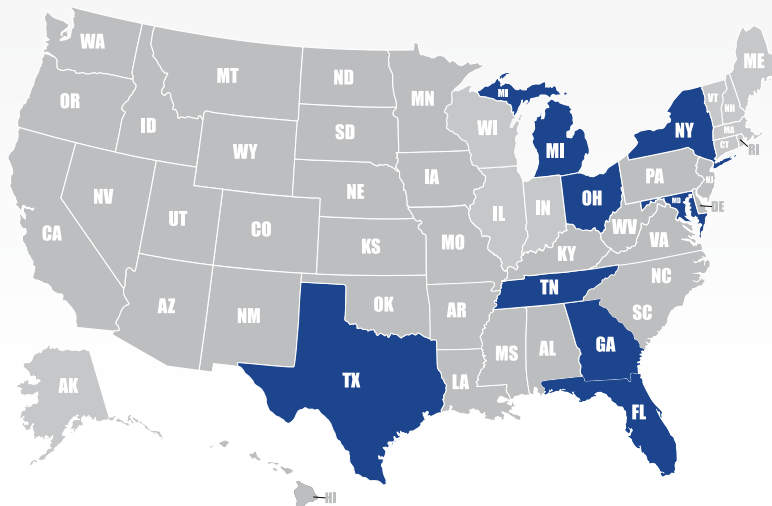

Michigan

Hazen Transport, Inc.

30400 Telegraph Road, Ste 405
Bingham Farms, MI 48025

Phone: 248-644-1730

Fax: 248-644-3316

Email: landoni@hazentransport.com

Web: www.hazentransport.com

■ Primary State ■ Secondary State

Key Personnel

Lisa Andoni

Branches

Solon, OH, Ft. Meyers, Miramar, West Palm Beach, Ocala, Jacksonville, Orlando, Tampa, Ft. Meyers, Titusville, FL, Memphis, TN, Grand Rapids, Westland (Detroit), Flint, MI, Rochester, NY, Dallas, Austin, San Antonio, TX, Smyrna, Buford, GA, Odenton, MD

Physical or Contractual Locations

FL, GA, MD, MI, NY, OH, TN, TX

States Provide Service

FL, GA, MI, NY, OH, TN, TX

Services

Dedicated Truck/Van, Expedited Freight, Ground Parcel, Hot Shot, Line Haul, Local Pickup, Messenger, Route Work, Scheduled, TL, 24 Hour Turn-around

Special Services

E-mail PODs, Medical, Office Products, Pharmaceutical, Signature Capture, 24/7 On-site Dispatch, White Glove

Equipment

Air Rides, Cargo Vans, Cars, Hi-Cubes, Lift Gates, Straight Trucks, Tractor Trailers

Technology

Online Track & Trace, Two Way Data, E-mail Access, Bar Code Scanning, Signature Capture, Proprietary Dispatch Software, Two-way Communication: Pagers, Cell Phones