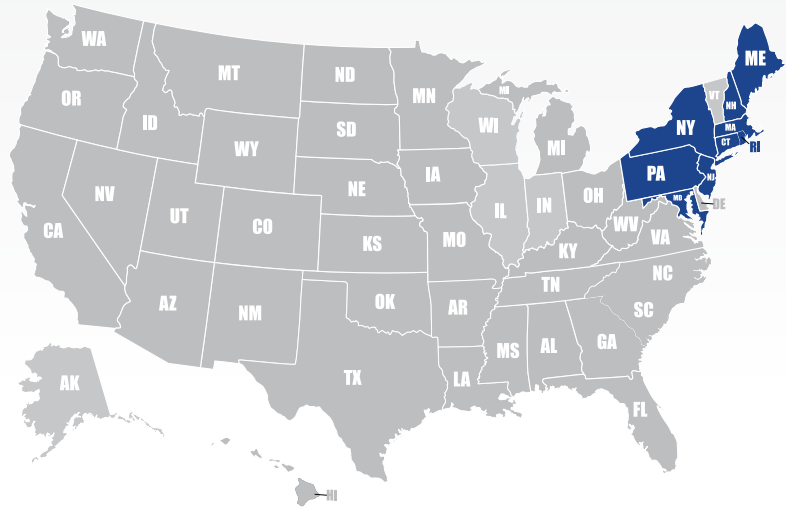

Massachusetts

Eastern Connection

60 Olympia Avenue
Woburn, MA 1801

Phone: 800-877-4745

Fax: (781) 926-7291

Email: jasonsmith@easternconnection.com

Web: www.easternconnection.com

■ Primary State ■ Secondary State

Key Personnel

Jason Smith

Branches

Boston/Woburn/Norwood/Worcester MA, Providence RI, Hartford/Stamford CT, NYC/Albany/Rochester/Syracuse NY, Newark NJ, Philadelphia PA, Washington DC

Physical or Contractual Locations

DC ME, NH, MA, CT, RI, NY, NJ, PA, MD, DC

States Provide Service

DC ME, NH, MA, CT, RI, NY, NJ, PA, MD, DC

Services

Distribution, Warehousing, Logistics Management

Special Services

Airport Pickup-delivery, Banking, Legal, Medical, Office Products, Parts Storage-distribution, Pharmaceutical, White Glove

Equipment

Cargo Vans, Cars, Covered Pickups, Hi-Cubes, Lift Gates, Straight Trucks, Tractor Trailers

Technology

Online Track & Trace, Two Way Data, E-mail Access, Bar Code Scanning, Signature Capture, Carrier Logistics Dispatch Software, Two-way Communication: Cell Phones