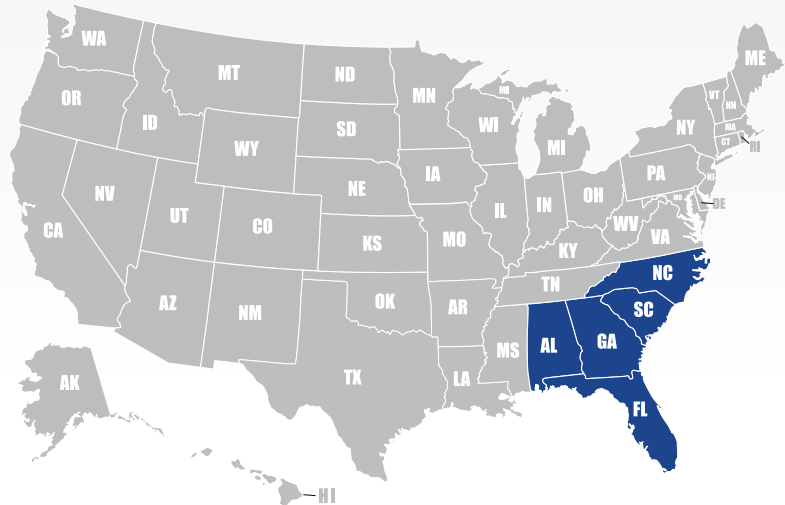

South Carolina

Innovative Courier Solutions

151 Atlas Court
Columbia, SC 29209

Phone: 404-550-8184

Fax: (770) 406-8503

Email: jcimino@innovativecourier.com

Web: www.innovativecourier.com

■ Primary State ■ Secondary State

Key Personnel

Jim Cimino

Branches

Columbia, SC; Greenville, SC; Myrtle Beach, SC; Charleston, SC; Augusta, GA

Physical or Contractual Locations

SC, NC, GA, AL, FL

States Provide Service

SC, NC, GA, AL, FL

Services

Break Bulk Distribution, Dedicated Truck or Van, Ground Parcel, Line Haul, Local Pickup, Route Work, Scheduled, 24 Hour Turn-around

Special Services

Banking, E-mail PODs, HazMat, Legal, Medical, Office Products, Online Order Entry & Tracking, Pharmaceutical

Equipment

Cargo Vans, Hi-Cubes, Covered Pickup Trucks and Lift Gates, Straight Trucks, Tractor Trailers

Technology

Online Track & Trace, Two Way Data, E-mail Access, Bar Code Scanning, Signature Capture, CXT Dispatch Software, Two-way Communication: Cell Phones