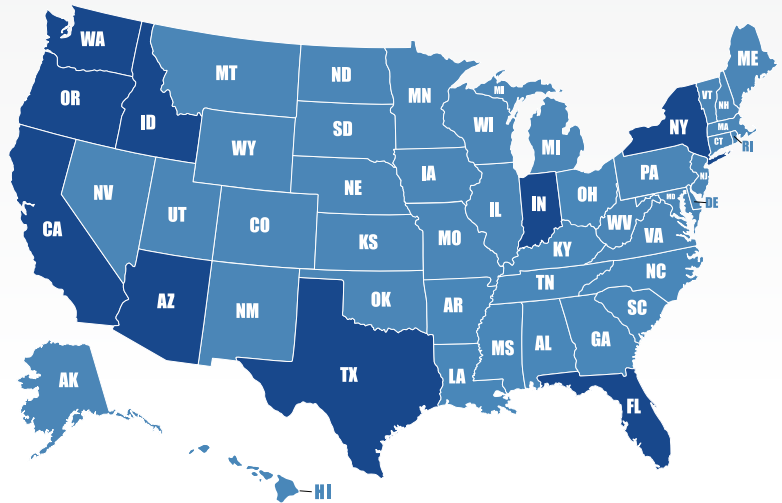

Oregon

Senvoy, LLC

115 SE Yamhill St
Portland, OR 97214

Phone: 503-234-7722

Fax: (503) 230-7061

Email: mgreenwood@senvoy.com

Web: www.senvoy.com

■ Primary State ■ Secondary State

Key Personnel

Meredith Greenwood

Branches

Base operation is in Portland, Oregon. Driver hubs in Washington: Kent, Tri-Cities Oregon: Salem, Albany, Eugene, Roseburg, Grants Pass, Medford, Klamath Falls, Central Oregon - Bend, Madras, Redmond, Prineville, Oregon Coast - Astoria, Lincoln City, Coos Bay, Brookings

Physical or Contractual Locations

OR, WA, ID, TX, CA, FL, IN, AZ, NY, DC

States Provide Service

All States

Services

Air Freight, Break Bulk Distribution, Dedicated Truck/Van, Expedited Freight, Ground Parcel, Hot Shot, Line Haul, Local Pickup, LTL, Messenger, Next Flight, Route Work, Scheduled, Temperature Controlled, TL, 24 Hour Turn-around, Warehousing

Special Services

Airport Pickup/Delivery, Banking, Legal, Medical, Office Products, Parts Storage/Distribution, Pharmaceutical, 24/7 On-site Dispatch, White Glove

Equipment

Air Rides, Cargo Vans, Cars, Covered Pickups, Hi-Cubes, Lift Gates, Straight Trucks

Technology

Online Track & Trace, Two Way Data, E-mail Access, Bar Code Scanning, Signature Capture, We use e-Courier software base, custom modified to perform with the functionality we require, Two-way Communication: Cell Phones