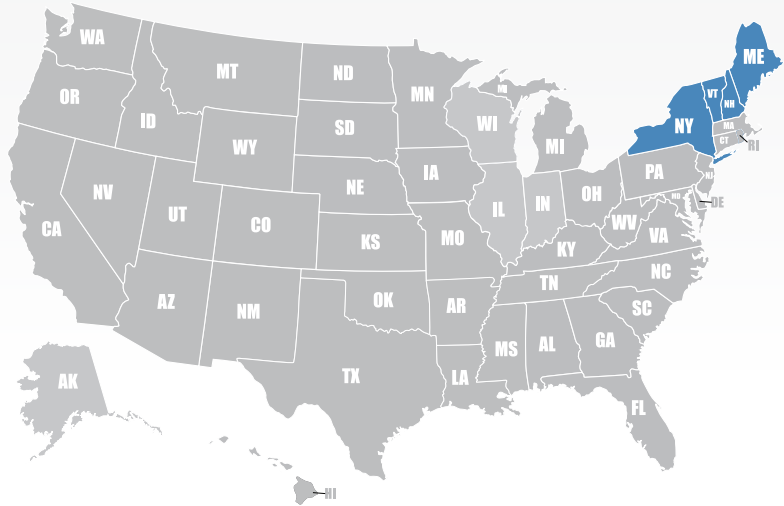

Vermont

Green Mountain Messenger Inc.

54 Echo Place, Suite#4
Williston, VT 5495

Phone: 800-648-2855

Fax: (802) 862-5513

Email: matt@gmmessenger.com

Web: www.gmmessenger.com

■ Primary State ■ Secondary State

Key Personnel

Matt Kozlowski

Branches

Burlington, VT Portsmouth, NH

Physical or Contractual Locations

VT, NH

States Provide Service

VT, NH, ME, NY

Services

Break Bulk Distribution, Dedicated Truck-Van, Expedited Freight, Ground Parcel, Hot Shot, Line Haul, Local Pickup, LTL, Messenger, Next Flight, Route Work, Scheduled, 24 Hour Turn-around, Warehousing

Special Services

Airport Pickup-delivery, Banking, Legal, Medical, Office Products, Parts Storage-distribution, Pharmaceutical, 247 On-site Dispatch, White Glove

Equipment

Cargo Vans, Cars, Covered Pickups, Hi-Cubes, Lift Gates, Straight Trucks

Technology

Online Track & Trace, Two Way Data, E-mail Access, Bar Code Scanning, Signature Capture, CXT Dispatch Software, Two-way Communication: Cell Phones