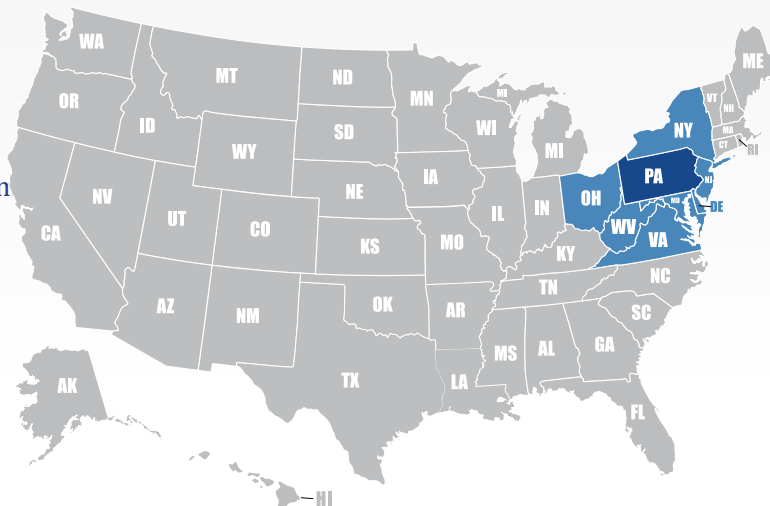

Pennsylvania

Quick Courier Service

5185 Campus Drive
Pompano Beach
Plymouth Meeting, PA 19444

Phone: 800.355.1004 X541

Fax: (610) 825-7059

Email: john.mclaughlin@quickcourierservice.com

Web: www.quickcourierservice.com

■ Primary State ■ Secondary State

Key Personnel

John McLaughlin

Branches

Allentwon, Wilkes Barre, Harrisburg, Pittsburgh, Philadelphia, State College

Physical or Contractual Locations

PA

States Provide Service

PA, NJ, DE, parts of WV, MD, NY, OH, NJ, VA

Services

Air Freight, Break Bulk Distribution, Dedicated Truck/Van, Expedited Freight, Ground Parcel, Hot Shot, Line Haul, Local Pickup, LTL, Messenger, Next Flight, Route Work, Scheduled, 24 Hour Turn-around, Warehousing

Special Services

Airport Pickup/Delivery, Banking, HazMat, Legal, Medical, Office Products, Parts Storage/Distribution, Pharmaceutical, 24/7 On-site Dispatch

Equipment

Cargo Vans, Cars, Covered Pickups, Hi-Cubes, Lift Gates, Straight Trucks

Technology

Online Track & Trace, Two Way Data, E-mail Access, Bar Code Scanning, ASCAR Courier Dispatch Software, Two-way Communication: Radios, Cell Phones