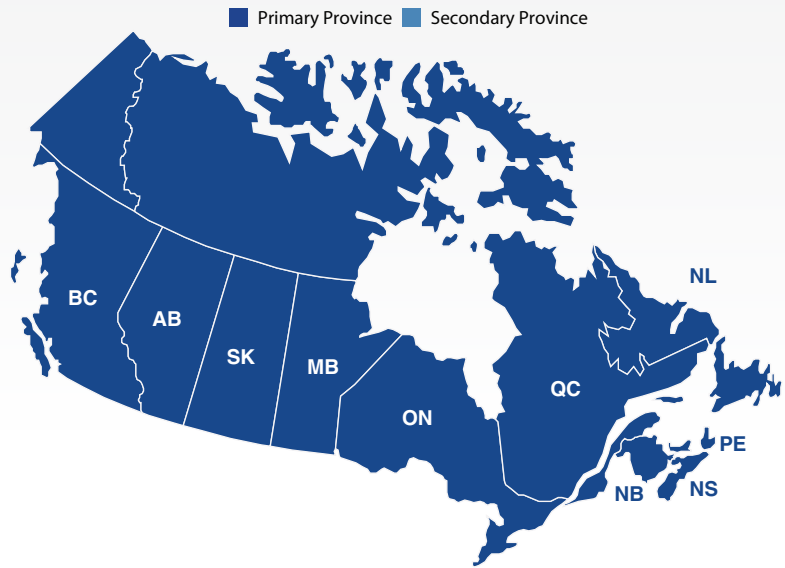

Phone: 905 362-2999

Fax: 905-362-1691

Email: steve@allcanadian.com

Web: www.allcanadian.com

Key Personnel

Steve Zinck

Branches

Toronto, Mississauga, London, Calgary