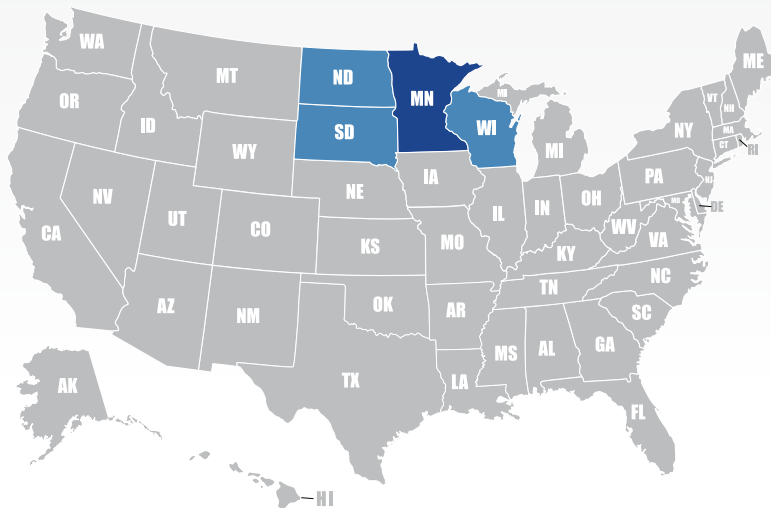

Minnesota

Dash Delivery Services, Inc.

7180 Northland Circle N #135
Minneapolis, MN 55428

Phone: (763) 398-3988

Fax: (763) 533-7855

Email: jdh@4dash.com

Web: www.4dash.com

■ Primary State ■ Secondary State

Key Personnel

Jake Hatling, Vice President

Branches

Minneapolis, MN, Duluth, MN

Physical or Contractual Locations

MN

States Provide Service

Services

Air Freight, Break Bulk Distribution, Dedicated Truck/Van, Expedited Freight, Ground Parcel, Hot Shot, Line Haul, Local Pickup, LTL, Messenger, Next Flight, Route Work, Scheduled, Temperature Controlled, 24 Hour Turn-around, Warehousing

Special Services

Airport Pickup/Delivery, Banking, Legal, Medical, Parts Storage/Distribution, Pharmaceutical, 24/7 On-site Dispatch, White Glove

Equipment

Air Rides, Cargo Vans, Cars, Covered Pickups, Hi-Cubes, Lift Gates, Refrigerated, Straight Trucks, Tractor Trailers

Technology

On Line Track and Trace , Two Way Data, Email access, Bar Code Scanning, Signature Capture, Two-way Communication: Pagers, Radios, Cell Phones