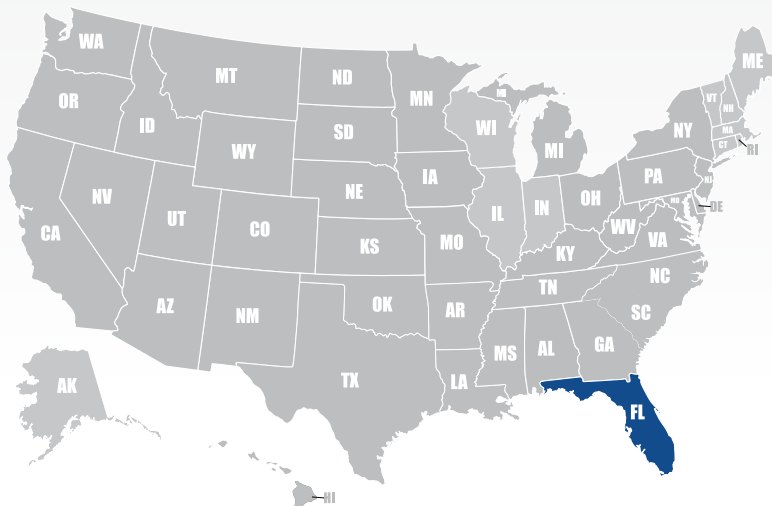

Florida

Baron

386 NE 191 Street
Miami, FL 33179

Phone: (800)227-6648

Fax: (305) 688-4112

Email: larry@barondelivers.com

Web: www.barondelivers.com

■ Primary State ■ Secondary State

Key Personnel

Larry Schwartz

Branches

Miami, Fort Lauderdale, West Palm Beach

Physical or Contractual Locations

FL

States Provide Service

FL

Services

Break Bulk Distribution, Dedicated Truck-Van, Expedited Freight, Ground Parcel, Hot Shot, Line Haul, Local Pickup, LTL, Messenger, Next Flight, Route Work, Scheduled, Temperature Controlled, 24 Hour Turn-around, Warehousing, Critical Parts Logistics & Warehousing

Special Services

Airport Pickup-delivery, Banking, E-mail PODs, HazMat, Legal, Medical, Office Products, Online Order Entry & Tracking, Parts Storage-distribution, Pharmaceutical, Signature Capture, 24/7 On-site Dispatch, White Glove

Equipment

Cargo Vans, Cars, Covered Pickups, Hi-Cubes, Lift Gates, Straight Trucks

Technology

Online Track & Trace, Two Way Data, E-mail Access, Bar Code Scanning, Capable, not using Signature Capture, Data-trac Dispatch Software, Two-way Communication: Pagers, Cell Phones