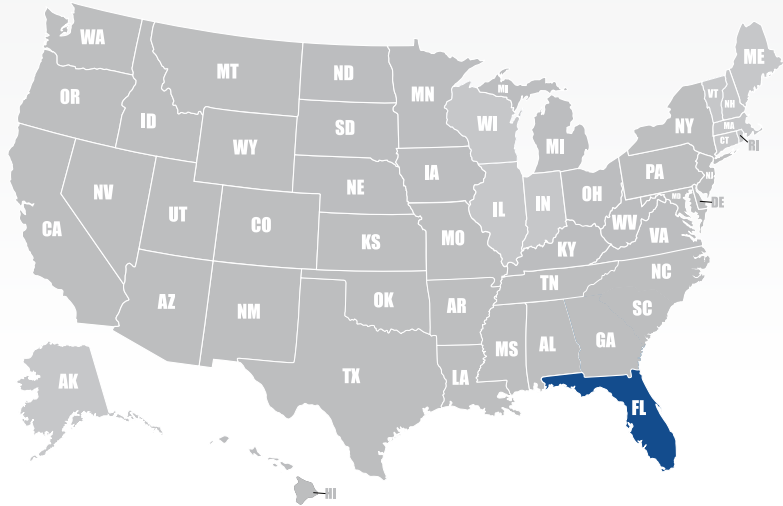

Florida

MANKO Delivery Systems, Inc.

4951 Tampa West Blvd
68 King Spring Road
Tampa, FL 33634

Phone: 813-886-8862

Fax: (813) 886-8229

Email: Bryan.Bilchik@mankoinc.com

Web: www.mankoinc.com

■ Primary State ■ Secondary State

Key Personnel

Bryan Bilchik

Branches

Tampa, FL

Physical or Contractual Locations

FL

States Provide Service

FL

Services

Air Freight, Break Bulk Distribution, Dedicated Truck-Van, Expedited Freight, Ground Parcel, Hot Shot, Line Haul, Local Pickup, LTL, Route Work, Scheduled, TL, 24 Hour Turn-around, Warehousing

Special Services

Airport Pickup-delivery, E-mail PODs, HazMat, Office Products, Online Order Entry & Tracking, Parts Storage-distribution, Pharmaceutical, Signature Capture, 24/7 On-site Dispatch, White Glove

Equipment

Cargo Vans, Covered Pickups, Lift Gates, Straight Trucks, Tractor Trailers

Technology

Online Track & Trace, Two Way Data, E-mail Access, Bar Code Scanning, Signature Capture, Xcelerator Dispatch Software, Two-way Communication: Cell Phones