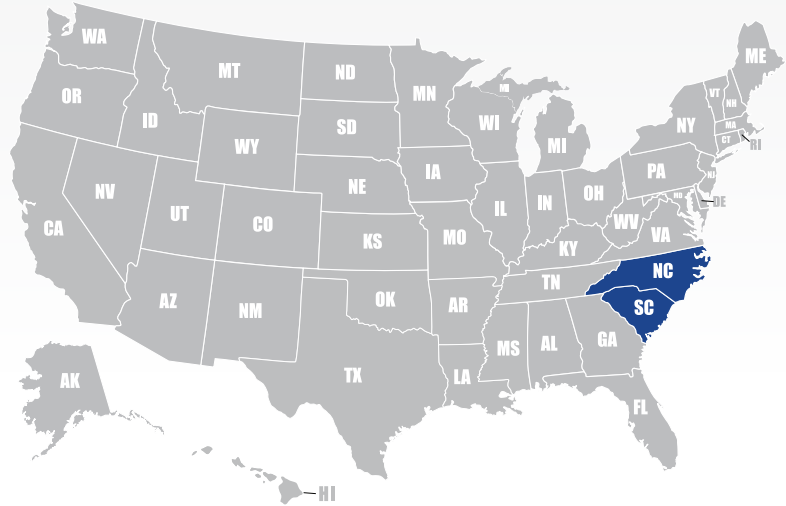

North Carolina

Special Service Freight Company

3100 Yorkmont Rd
Charlotte, NC 28208

Phone: 973-769-6310

Fax: 704-941-6963

Email: sperriman@specialservice.net

Web: www.specialservice.net

■ Primary State ■ Secondary State