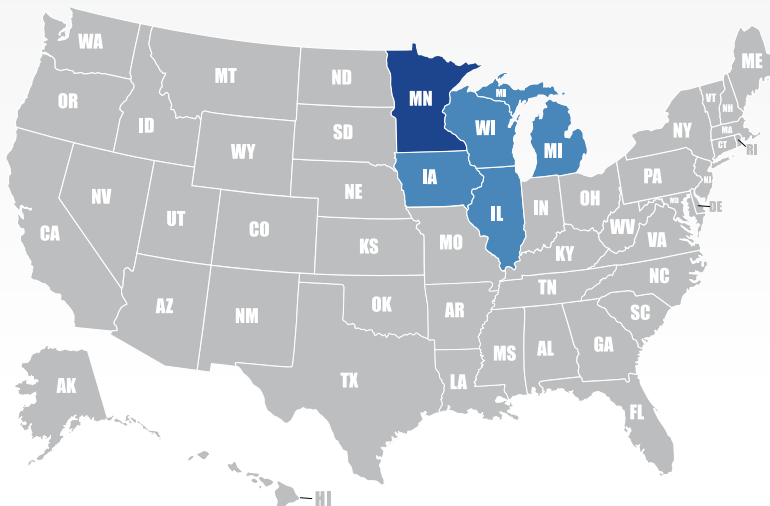

■ Primary State ■ Secondary State

Minnesota

Expedited Transportation

2500 E 25th St
 ste. 130
 Minneapolis, MN 55406

Phone: 612-721-9191
Fax: 612-721-9192
Email: bob@expeditedmsp.com
Web: <http://expeditedmsp.com>