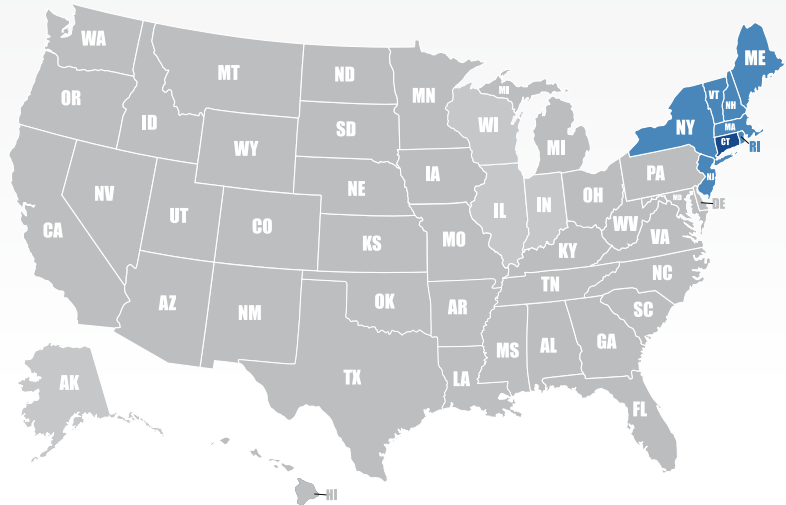

Connecticut

William B Meyer, Inc.

255 Long Beach Blvd
Stratford, CT 6615

Phone: (800) 972-0008

Fax: (203) 377-7644

Email: tkennedy@williamsbmeyer.com

Web: www.williamsbmeyer.com

Key Personnel

William Meyer

Branches

Physical or Contractual Locations

CT

States Provide Service

CT, MA, ME, NH, NJ, NY, RI, VT

Services

Air Freight, Break Bulk Distribution, Dedicated Truck/Van, Expedited Freight, Ground Parcel, Hot Shot, Local Pickup, LTL, Messenger, Next Flight, Route Work, Scheduled, TL, 24 Hour Turn-around, Warehousing

Special Services

Equipment

Cargo Vans, Lift Gates, Refrigerated, Straight Trucks, Tractor Trailers

Technology

■ Primary State ■ Secondary State