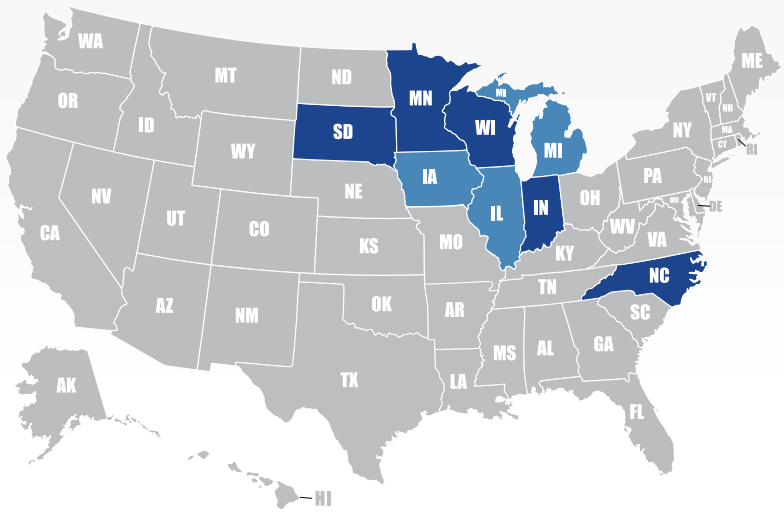

Minnesota

Expedited Transportation

2500 E 25th St
ste. 130
Minneapolis, MN 55406

Phone: 612-721-9191
Fax: 612-721-9192
Email: bob@expeditedmsp.com
Web: <http://expeditedmsp.com>

■ Primary State ■ Secondary State

Key Personnel

Bob Anderson

Branches

Minneapolis, MN

Physical or Contractual Locations

MN

States Provide Service

MN, WI, IA, SD, ND regularly, all states on call

Services

Air Freight, Dedicated Truck/Van, Expedited Freight, Ground Parcel, Hot Shot, Line Haul, Local Pickup, Messenger, Next Flight, Route Work, Scheduled, 24 Hour Turn-Around, Warehousing

Special Services

Airport Pickup/Delivery, Banking, Legal, Office Products, Parts Storage/Distribution, 24/7 On-site Dispatch, White Glove

Equipment

Cargo Vans, Cars, Covered Pickups, Hi-Cubes, Lift Gates, Straight Trucks

Technology

Two Way Data, E-mail Access, Manual dispatch system, Two-way Communication: Radios, Cell Phones