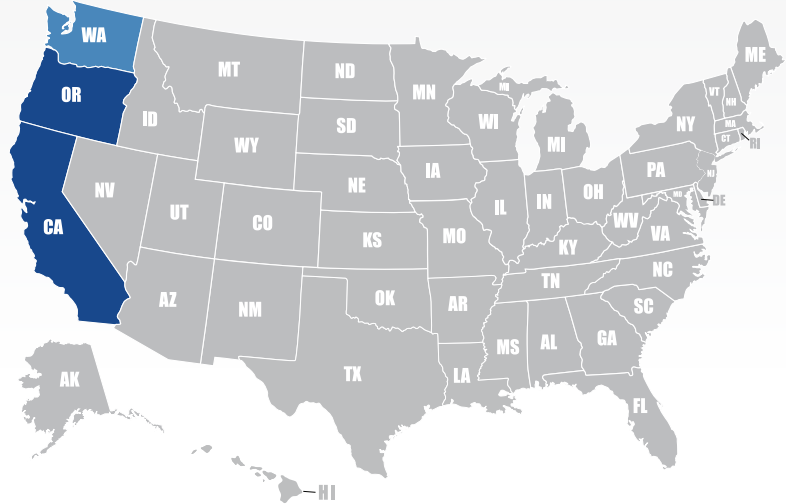

Oregon

Dash Delivery Inc

1208 Beall Lane
Suite 106
Central Point, OR 97502

Phone: 5416653274

Fax: (763) 533-7855

Email: zach@dashdelivery.net

Web: www.dashdelivery.net

■ Primary State ■ Secondary State

Key Personnel

Zach Woody

Branches

Medford

Physical or Contractual Locations

OR, CA

States Provide Service

OR, WA, CA

Services

Air Freight, Break Bulk Distribution, Dedicated Truck-Van, Expedited Freight, Ground Parcel, Hot Shot, Line Haul, Local Pickup, LTL, Messenger, Next Flight, Route Work, Scheduled, 24 Hour Turn-around, Warehousing

Special Services

Airport Pickup-delivery, Banking, E-mail PODs, Medical, Office Products, Online Order Entry & Tracking, Parts Storage-distribution, Pharmaceutical, Signature Capture, White Glove

Equipment

Cargo Vans, Cars, Hi-Cubes, Lift Gates, Straight Trucks

Technology

Online Track & Trace, Two Way Data, E-mail Access, Capable, not using Bar Code Scanning, Signature Capture, On Time Dispatch Software, Two-way Communication: Pagers, Cell Phones