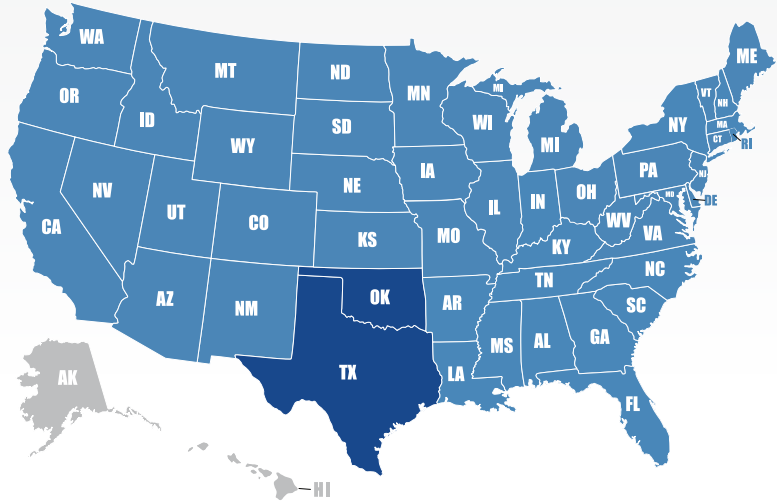

Texas

EDS-Excel Delivery Systems

P.O. Box 70090
Houston, TX 77270

Phone: 866-441-5321

Fax: (866) 441-5324

Email: ktucker@eds-exceldeliverysystems.com

Web: www.eds-exceldeliverysystems.com

■ Primary State ■ Secondary State

Key Personnel

Kevin Tucker

Branches

Houston, Dallas/Fort Worth, San Antonio, Oklahoma City

Physical or Contractual Locations

TX, OK

States Provide Service

TX, OK Full Service/ 48 States Hot Shot Services

Services

Break Bulk Distribution, Dedicated Truck-Van, Expedited Freight, Ground Parcel, Hot Shot, Line Haul, Local Pickup, Messenger, Next Flight, Route Work, Scheduled, Warehousing

Special Services

Airport Pickup-delivery, E-mail PODs, Legal, Medical, Office Products, Online Order Entry & Tracking, Parts Storage-distribution, Pharmaceutical, Signature Capture, 24/7 On-site Dispatch, White Glove, TSA-STA drivers, TWIC Card drivers

Equipment

Pickup Trucks, Cargo Vans, Cars, Covered Pickups, Lift Gates, Straight Trucks, Stake-beds

Technology

Online Track & Trace, Two Way Data, E-mail Access, Bar Code Scanning, Capable, not using Signature Capture, Proprietary Dispatch Software, Two-way Communication: Radios, Cell Phones