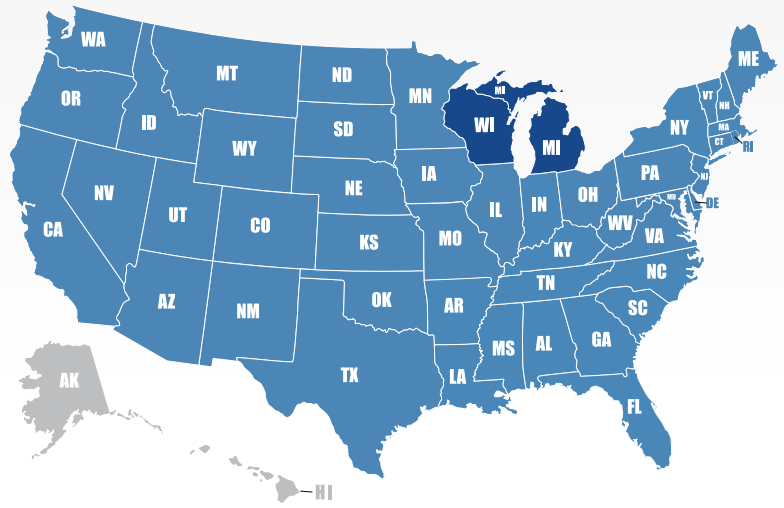

Wisconsin

Bonded Transportation Solutions Inc

418 N 27th Street
Milwaukee, WI 53208

Phone: 414-933-4500
Fax: (414) 933-2787
Email: wittp@bonded4u.com
Web: www.bondedtransportation.com

■ Primary State ■ Secondary State

Key Personnel

Pam Witt

Branches

Milwaukee, Madison, Green Bay, Kalamazoo

Physical or Contractual Locations

WI, MI

States Provide Service

All 48 states, but primarily in Wisconsin, Illinois & MI

Services

Air Freight, Dedicated Truck-Van, Expedited Freight, Ground Parcel, Hot Shot, Line Haul, Local Pickup, Messenger, Route Work, Scheduled, Temperature Controlled, TL, 24 Hour Turn-around, Warehousing

Special Services

Airport Pickup-delivery, Banking, HazMat, Legal, Medical, Parts Storage-distribution, Pharmaceutical, 24/7 On-site Dispatch

Equipment

Air Rides, Cargo Vans, Cars, Covered Pickups, Lift Gates, Straight Trucks, Tractor Trailers

Technology

Online Track & Trace, Two Way Data, E-mail Access, Capable, not using Bar Code Scanning, Capable, not using Signature Capture, Xcelerator Dispatch Software, Two-way Communication: Cell Phones