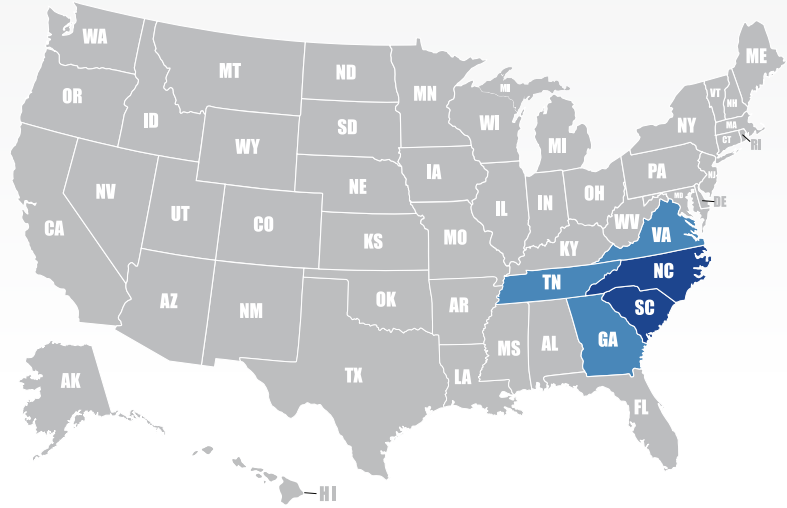

Key Personnel

Danny Murray

Branches

Asheville, NC; Charlotte, NC; Greensboro, NC; Hickory, NC; Lumberton, NC; Kinston, NC; Raleigh, NC; Rocky Mount, NC; Charleston, SC; Columbia, SC; Greer, SC.

Physical or Contractual Locations