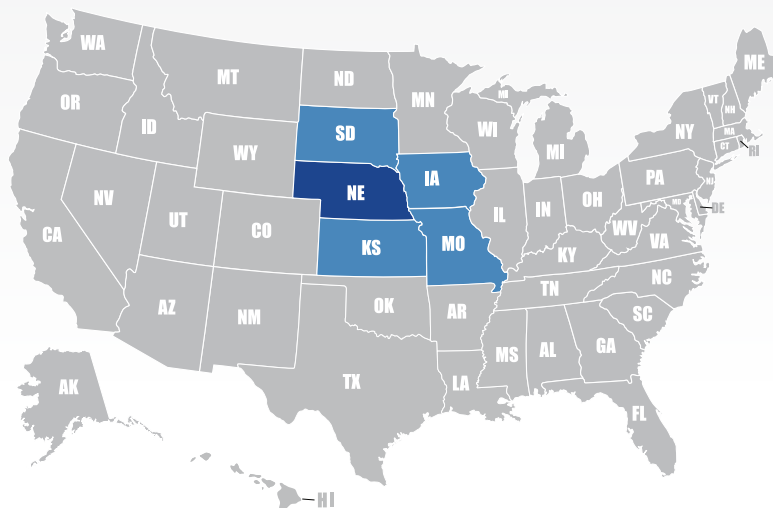

Nebraska

Fast-Trac Freight Services, Inc

3603 South 61st Ave Circle
Omaha, NE 68106

Phone: 402-895-1115 Ext 31

Fax: 402-933-5199

Email: beth@fasttracomaha.com

Web: www.fasttracomaha.com

■ Primary State ■ Secondary State