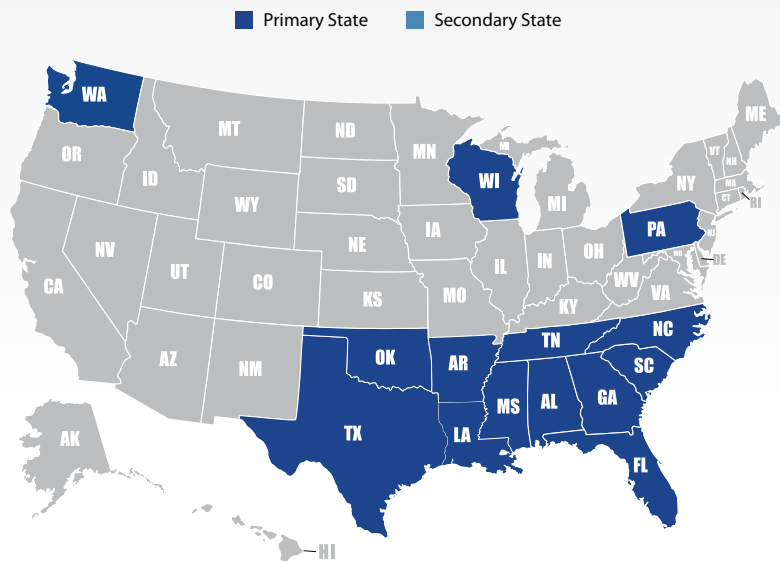

Tennessee

EagleOne, Inc.

3314 Genoa Drive
Murfreesboro, TN 37128

Phone: 615-556-5546

Fax:

Email: fpowell@goeagleone.com

Web: www.goeagleone.com

Key Personnel

Frank Powell

Branches

Dallas, Houston, Austin, Tyler, Waco Texas; Fort Smith, Springdale, Little Rock, Texarkana Arkansas; Memphis, Nashville, Knoxville, TN; Oklahoma City, Tulsa OK; Shreveport, New Orleans, Baton Rouge, Monroe LA, Jackson MS; Decatur, Birmingham, Montgomery, Mobile AL; La Crosse, Madison, Milwaukee, Appleton, WI; Dubois, Sayre, PA; Buckhannon, WV

Physical or Contractual Locations

OK, AR, TN, TX, LA, MS, AL, FL, GA, SC, NC, WI, PA, WA

States Provide Service

OK, AR, TN, TX, LA, MS, AL, FL, GA, SC, NC, WI, PA, WA

Services

Time-critical, Same-day services, Scheduled and Routed Deliveries,

Special Services

Equipment

Technology

Online Track & Trace, Two Way Data, E-mail Access, Bar Code Scanning, Signature Capture, CXT Dispatch Software, Two-way Communication: Radios, Cell Phones