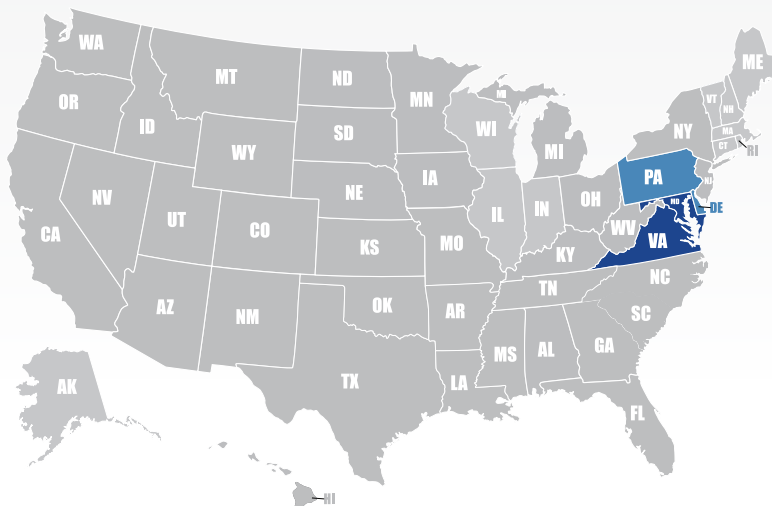

Key Personnel

Gerry Schoenen

Branches

Elkridge, Maryland & Herndon, VA

Physical or Contractual Locations

MD, VA

States Provide Service

DE, MD, DC, VA, PA