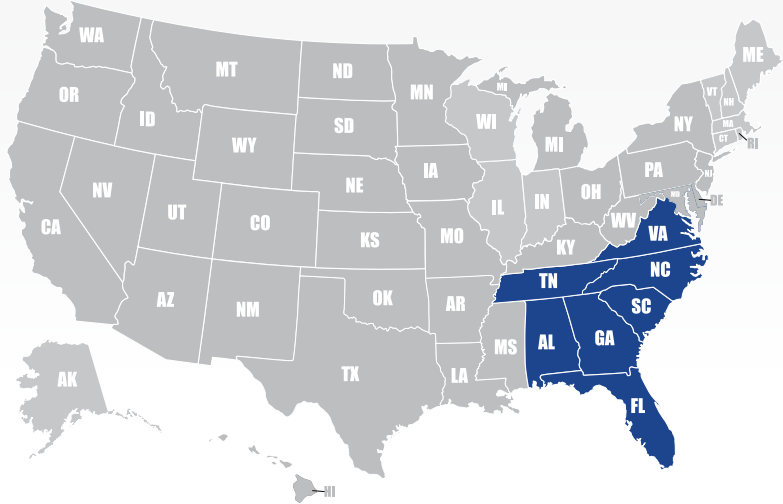

Florida

Air Traffic Services

2487 Tradeport Drive
Orlando, FL 32862

Phone: (407) 841-2586

Fax: (407) 841-8565

Email: lance@airtrafficservices.com

Web: www.airtrafficservices.com

■ Primary State ■ Secondary State

Key Personnel

Lance Dearborn

Branches

Orlando, Atlanta, Charlotte

Physical or Contractual Locations

FL, GA, SC, NC, AL, TN, VA

States Provide Service

FL, GA, SC, NC, AL, TN, VA

Services

Dedicated Truck-Van, Expedited Freight, Ground Parcel, Hot Shot, Line Haul, Local Pickup, LTL, Messenger, Next Flight, Route Work, Scheduled, Temperature Controlled, TL, 24 Hour Turn-around, Warehousing

Special Services

Airport Pickup-delivery, Parts Storage-distribution, 247 On-site Dispatch, White Glove

Equipment

Air Rides, Cargo Vans, Cars, Covered Pickups, Hi-Cubes, Lift Gates, Refrigerated, Roller-beds, Straight Trucks, Tractor Trailers

Technology

Online Track & Trace, Two Way Data, E-mail Access, Bar Code Scanning, Capable, not using Signature Capture, Comet Dispatch Software, Two-way Communication: Pagers, Radios, Cell Phones