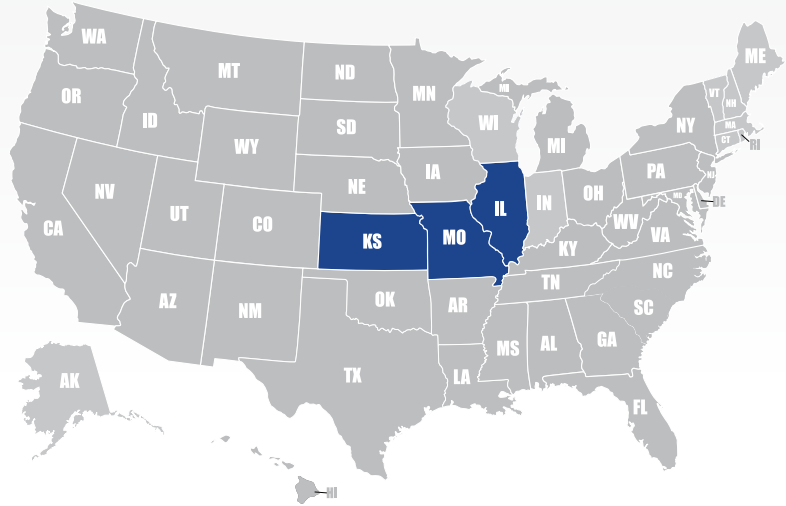

Illinois

C Pepper Logistics, LLC dba Delivery Logistics

1600 Wayne Lanter Ave
Madison, IL 62060

Phone: (618) 452-2479

Fax: (618) 452-2863

Email: jim.pepper@deliverylogistics.com

Web: www.deliverylogistics.com

■ Primary State ■ Secondary State

Key Personnel

Jim Pepper

Branches

Madison, IL; Peoria, IL; Quincy, IL; Mt. Vernon, IL; Lenexa, KS; Overland, KS; Cape-Girardeau, MO; Columbia, MO St. Louis, MO; Kansas City, MO; Springfield, MO; Rolla, MO; Jefferson City, MO; Lake Ozark, MO; Joplin, MO

Physical or Contractual Locations

IL, KS, MO

States Provide Service

IL, KS, MO

Services

Break Bulk Distribution, Dedicated Truck-Van, Expedited Freight, Ground Parcel, Hot Shot, Line Haul, Local Pickup, LTL, Messenger, Route Work, Scheduled, TL, Warehousing

Special Services

Airport Pickup-delivery, Banking, HazMat, Legal, Medical, Office Products, Parts Storage-distribution, Pharmaceutical, 247 On-site Dispatch, White Glove

Equipment

Air Rides, Cargo Vans, Cars, Covered Pickups, Lift Gates, Straight Trucks, Tractor Trailers

Technology

Online Track & Trace, Two Way Data, E-mail Access, Bar Code Scanning, Proprietary Dispatch Software, Two-way Communication: Cell Phones