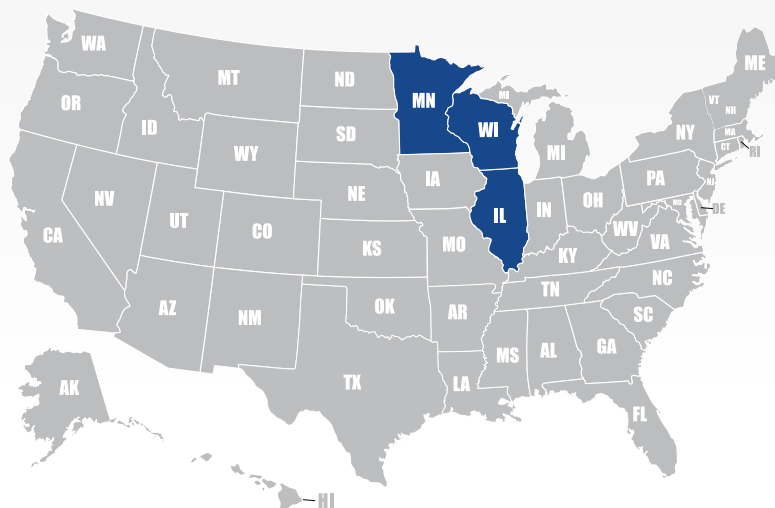

Wisconsin

E-Freight Courier

3540 N. 126th St.
Brookfield, WI 53005

Phone: 414-241-0061

Fax: (414) 727-7903

Email: pengeleiter@efreightcourier.com

Web: www.efreightcourier.com

■ Primary State ■ Secondary State

Key Personnel

Patrick Engeleiter

Branches

Milwaukee, WI and Appleton, WI

Physical or Contractual Locations

WI, IL, MN.

States Provide Service

Wisconsin and Illinois on a daily basis but we are local to national.

Services

Air Freight, Dedicated Truck-Van, Expedited Freight, Ground Parcel, Hot Shot, Line Haul, Local Pickup, LTL, Messenger, Route Work, Scheduled, Temperature Controlled, Warehousing

Special Services

Airport Pickup-delivery, Banking, HazMat, Legal, Medical, Office Products, Pharmaceutical, 24/7 On-site Dispatch, White Glove

Equipment

Cargo Vans, Cars, Straight Trucks

Technology

Online Track & Trace, Two Way Data, E-mail Access, Capable, not using Bar Code Scanning, Capable, not using Signature Capture, Xcelerator Dispatch Software, Two-way Communication: Cell Phones