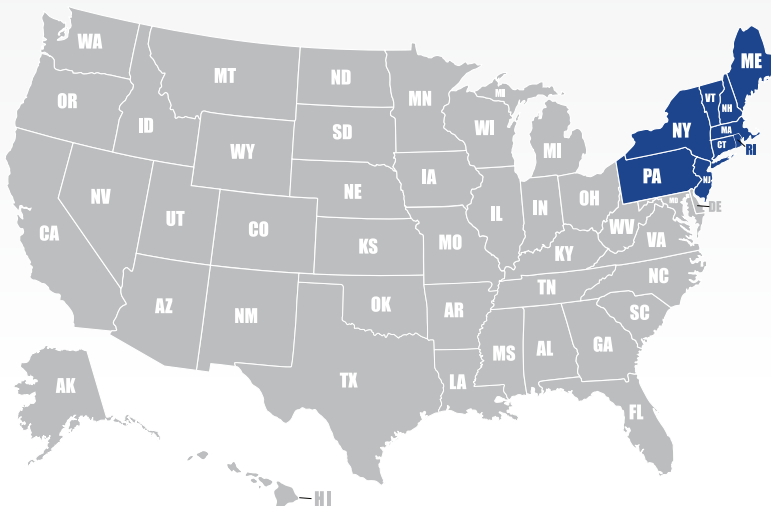

New York

Breakaway Courier Systems

10th Floor
335 W 35th St.
New York, NY 10001

Phone: 646-674-8377

Fax: (212) 947-3335

Email: rkotch@breakawaycourier.com

Web: www.breakawaycourier.com

■ Primary State ■ Secondary State

Key Personnel

Robert Kotch

Branches

New York, Boston

Physical or Contractual Locations

NY, NJ, PA, CT, MA, RI, NH, ME, VT

States Provide Service

NY, NJ, PA, CT, MA, RI, NH, ME, VT

Services

Break Bulk Distribution, Dedicated Truck-Van, Expedited Freight, Local Pickup, LTL, Messenger, Route Work, Scheduled, 24 Hour Turn-around, Warehousing

Special Services

Airport Pickup-delivery, Legal, Medical, Office Products, Pharmaceutical, 24/7 On-site Dispatch, White Glove

Equipment

Cargo Vans, Cars, Covered Pickups, Hi-Cubes, Lift Gates, Straight Trucks

Technology

Online Track & Trace, Two Way Data, E-mail Access, Capable, not using Bar Code Scanning, Capable, not using Signature Capture, Xcelerator Dispatch Software, Two-way Communication: Radios, Cell Phones