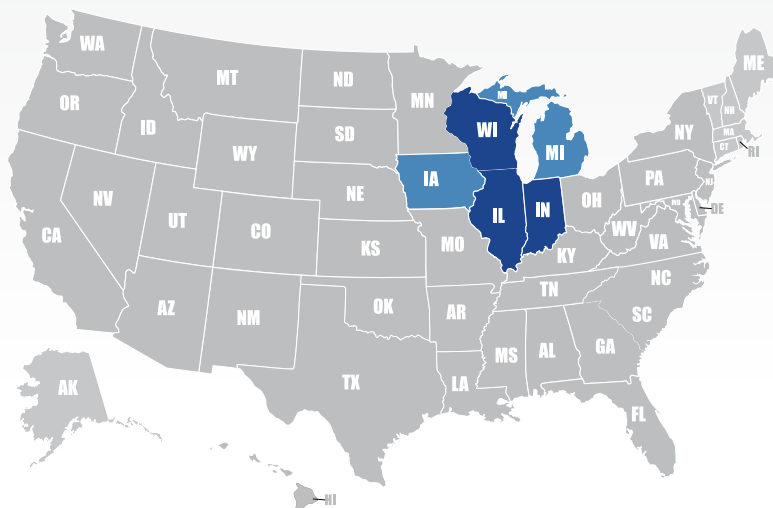

Illinois

Continental Transportation Solutions

11697 W Grand Ave
Northlake, IL 60164

Phone: 708-223-1179

Fax: (708) 223-1192

Email: jmiller@ctlglobalsolutions.com

Web: www.ctlglobalsolutions.com

■ Primary State ■ Secondary State

Key Personnel

Josh Miller

Branches

Northlake, IL

Physical or Contractual Locations

IN, IL, WI

States Provide Service

MI, IN, IL, IA, WI

Services

Break Bulk Distribution, Dedicated Truck-Van, Expedited Freight, Ground Parcel, Hot Shot, Line Haul, Local Pickup, LTL, Messenger, Route Work, Scheduled, TL, 24 Hour Turn-around, Warehousing

Special Services

Airport Pickup-delivery, Banking, E-mail PODs, HazMat, Legal, Medical, Office Products, Online Order Entry & Tracking, Parts Storage-distribution, Pharmaceutical, Signature Capture, 24/7 On-site Dispatch

Equipment

Cargo Vans, Cars, Hi-Cubes, Lift Gates, Straight Trucks

Technology

Online Track & Trace, Two Way Data, E-mail Access, Bar Code Scanning, Signature Capture, Xcelerator Dispatch Software, Two-way Communication: Cell Phones