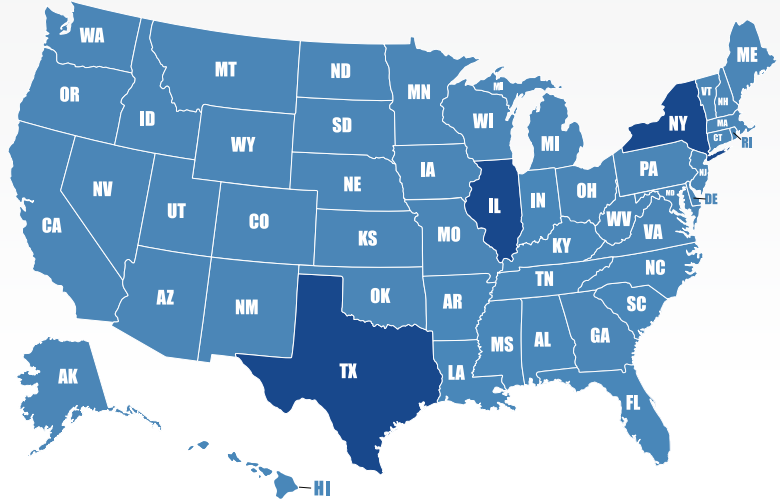

Illinois

Best Transportation Services, Inc.

1020 Davey Raod
Suite 800
Palatine, IL 60067

Phone: 630-327-0449
Fax: (630) 789-3402
Email: Paul@best-tsi.com
Web: www.best-tsi.com

Key Personnel

Paul Hynds

Branches

Chicago

Physical or Contractual Locations

IL, TX, NY

States Provide Service

All 50

Services

Air Freight, Break Bulk Distribution, Dedicated Truck-Van, Expedited Freight, Ground Parcel, Hot Shot, Line Haul, Local Pickup, LTL, Messenger, Next Flight, Route Work, Scheduled, Temperature Controlled, TL, 24 Hour Turn-around, Warehousing

Special Services

Airport Pickup-delivery, Banking, E-mail PODs, HazMat, Legal, Medical, Office Products, Online Order Entry & Tracking, Parts Storage-distribution, Pharmaceutical, Signature Capture, 24/7 On-site Dispatch

Equipment

Air Rides, Cargo Vans, Cars, Hi-Cubes, Lift Gates, Refrigerated, Straight Trucks, Tractor Trailers

Technology

Online Track & Trace, Two Way Data, E-mail Access, Capable, not using Bar Code Scanning, Capable, not using Signature Capture, Xcelerator Dispatch Software, Two-way Communication: Radios, Cell Phones

■ Primary State ■ Secondary State