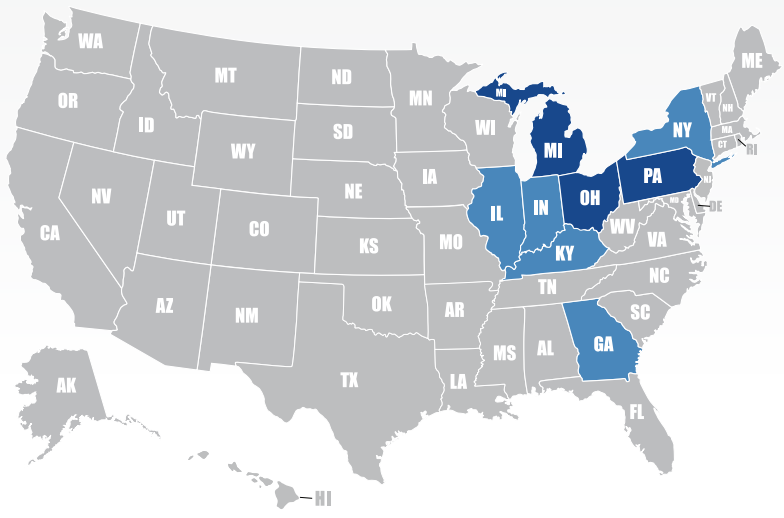

Ohio

Relay Express Inc.

498 Commercial Dr.
Fairfield, OH 45014

Phone: 513-860-2555
Fax: (513) 860-2865
Email: doug@relayexpress.com
Web: www.relayexpress.com

■ Primary State ■ Secondary State

Key Personnel

Doug Vetter

Branches

OHIO - Cincinnati, Dayton, Columbus MICHIGAN - Detroit(Romulus) PENNSYLVANIA - Pittsburgh

Physical or Contractual Locations

OH, MI, PA

States Provide Service

OH, KY, IN, MI, PA, NY, IL, GA

Services

Relay Express has 24 years of experience in a wide range of transportation solutions to meet your specialized transportation needs. Local Pickup & Delivery, Hot Shot/Immediate Service, Messenger Service, Break Bulk Distribution, Dedicated Driver Options, Expedited Freight, Ground Mail/Parcel Transportation, Line Haul, LTL, Airport Pick Up and Delivery/Next Flight Out, Scheduled & Routed Services, Truck Load, 24 Hour Turn-around, Logistical Warehousing, Cross Dock Capabilities

Special Services

Airport Pickup & Delivery/Next Flight Out, Mail Injection Solutions, Bank Transportation, Legal Transportation, Medical Supplies & Specimen Transportation, Office Products, Parts Storage & Distribution, Pharmaceutical Transportation, 24-7 On-site Dispatch, White Glove

Equipment

Car, Mini Vans, Cargo Vans, Covered Pickups, Straight Trucks with Lift Gates, Tractor Trailers, Air Ride

Technology

Online Track & Trace, Two Way Data, E-mail Access, Bar Code Scanning, Signature Capture, CXT Dispatch Software, Two-way Communication: Radios, Cell Phones