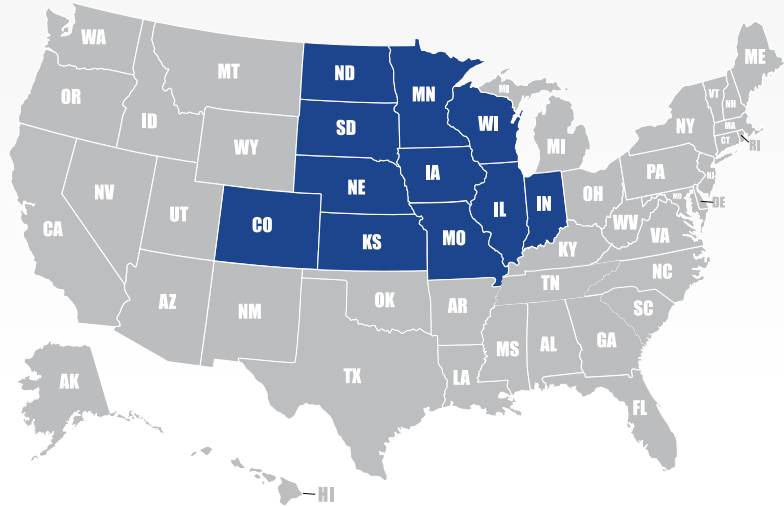

Nebraska

CAPITAL EXPRESS, INC.

3326 South 67th Street
Omaha, NE 68106

Phone: 800-895-3583

Fax: (717) 561-1956

Email: mohara@capitalexpress.biz

Web: www.capitalexpress.com

■ Primary State ■ Secondary State