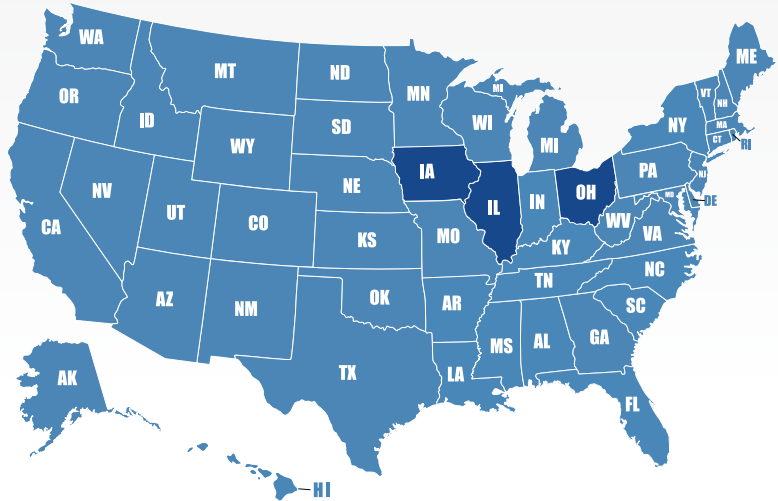

Illinois

U.S. Messenger & Logistics

7790 Quincy
Willowbrook, IL 60527

Phone: 312-564-7271

Fax: (630) 286-0606

Email: rlibman@usmessenger.net

Web: www.usmlogistics.com

■ Primary State ■ Secondary State

Key Personnel

Ronald Libman

Branches

Chicago IL, Rockford IL, Cleveland OH, Cedar Rapids, IA

Physical or Contractual Locations

IL, OH, IA

States Provide Service

NFO Nationwide - Expedited Ground Nationwide- Courier Local

Services

Automotive, Manufacturing, Office Supply, Federal and State, Government

Special Services

24 Hour Emergency Special Delivery, Diagnostic Specimen Transport, Nationwide Next Flight Out-service, Facility Logistics/Intercept Service Consultation, Route Optimization Services and Transportation Management

Equipment

Cargo Vans, Cars, Covered Pickups, Box Trucks, Straight Trucks & Bicycles.

Technology

Online Track & Trace, Two Way Data, E-mail Access, Bar Code Scanning, Signature Capture, Xcelerator Dispatch Software, Two-way Communication: Cell Phones