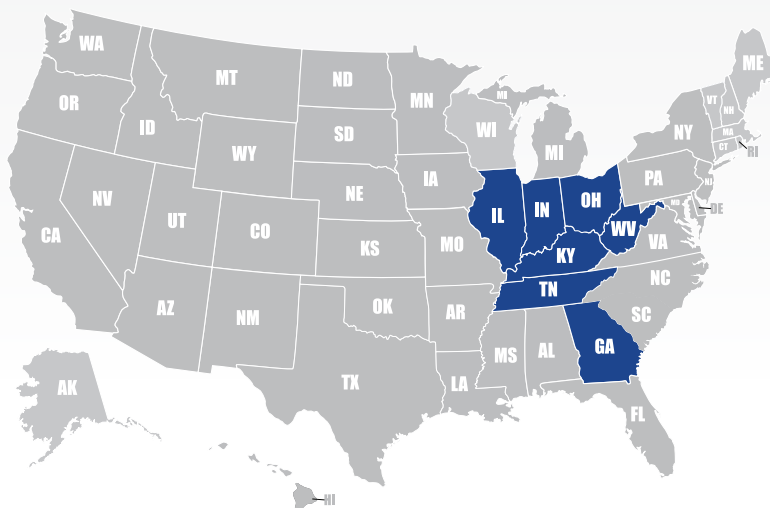

Key Personnel

Mac McIntosh, Sales Manager

Branches

Louisville, Lexington, Elizabeth townn, London, and Paducah, KY ; Evansville, IN ; Charlestown, WV ; Nashville and Chattanooga, TN. Mt Vernon, IL

Physical or Contractual Locations