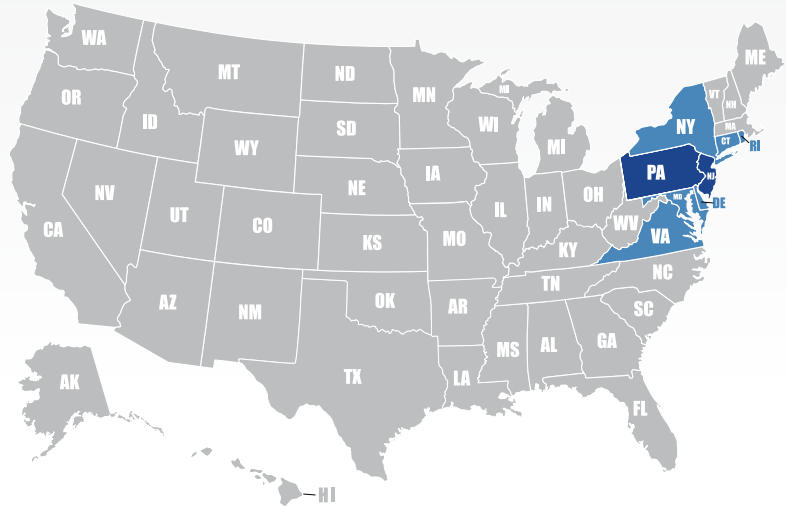

New Jersey

Priority Express

46 Northfield Ave.
Edison, NJ 8837

Phone: 877-859-3278

Fax: (610) 245-2302

Email: anthonyabbott@priorityexpress.com

Web: www.priorityexpress.com

■ Primary State ■ Secondary State

Key Personnel

Anthony Abbott

Branches

Philadelphia, Carlstadt, Allentown, PA, Edison, NJ

Physical or Contractual Locations

PA, NJ

States Provide Service

NJ, DE, MD, PA, NY, CT, RI, VA

Services

Air Freight, Break Bulk Distribution, Dedicated Truck-Van, Expedited Freight, Ground Parcel, Hot Shot, Line Haul, Local Pickup, LTL, Messenger, Next Flight, Route Work, Scheduled, 24 Hour Turn-around, Warehousing

Special Services

Airport Pickup & Delivery, Banking, E-mail PODs, Legal, Medical, Office Products, Online Order Entry & Tracking, Parts Storage-distribution, Pharmaceutical, Signature Capture, 24/7 On-site Dispatch, White Glove

Equipment

Cargo Vans, Cars, Covered Pickups, Hi-Cubes, Lift Gates, Straight Trucks, Tractor Trailers

Technology

Online Track & Trace, Two Way Data, E-mail Access, Bar Code Scanning, Signature Capture, Proprietary Dispatch Software, Two-way Communication: Radios, Cell Phones