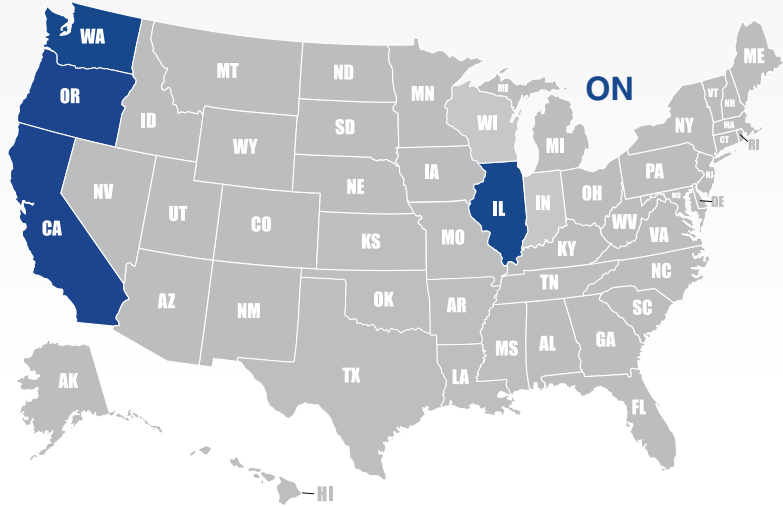

California

California Home Delivery

PO Box 2867
Dublin, CA 94568

Phone: 925-719-1712
Fax: (210) 228-0255
Email: greg@deliverca.com
Web: www.cfidelivery.com

■ Primary State ■ Secondary State

Key Personnel

Greg Cullup

Branches

SF Bay Area, Sacramento, Fresno, Los Angeles, Seattle, Chicago, Toronto

Physical or Contractual Locations

CA WA OR IL ON

States Provide Service

CA WA OR IL ON

Services

Break Bulk Distribution, Dedicated Truck-Van, Expedited Freight, Ground Parcel, Hot Shot, Line Haul, Local Pickup, LTL, Messenger, Next Flight, Route Work, Scheduled, TL, 24 Hour Turn-around, Warehousing

Special Services

Airport Pickup-delivery, Medical, Office Products, Parts Storage-distribution, White Glove

Equipment

Air Rides, Cargo Vans, Cars, Covered Pickups, Hi-Cubes, Lift Gates, Straight Trucks, Tractor Trailers

Technology

Online Track & Trace, Two Way Data, E-mail Access, Bar Code Scanning, Datatrac Dispatch Software, Two-way Communication: Radios, Cell Phones