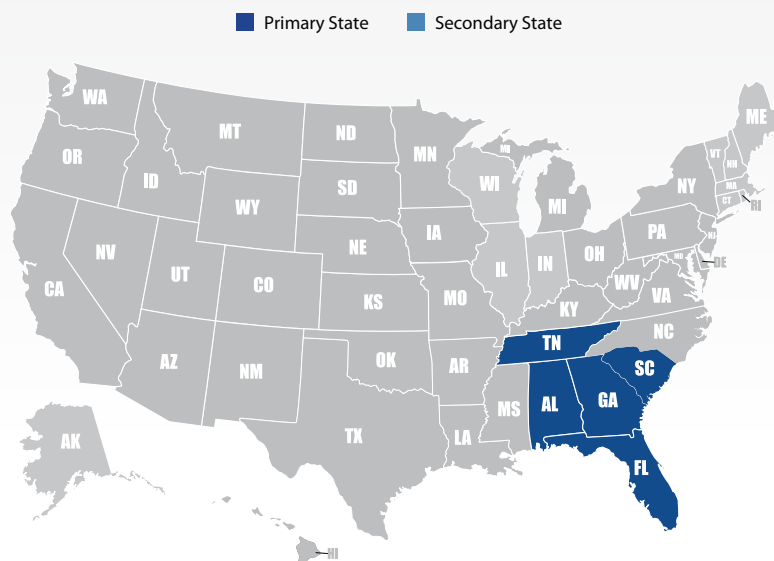

Florida

Alpha Logistics Service

230 Sunport Lane
Suite 100
Orlando, FL 32824

Phone: (407) 852-7330
Fax: (407) 852-7054
Email: garyg@als-otg.com
Web: www.als-otg.com

Key Personnel

Maria Bethencourt, President

Branches

Atlanta, Ga. Valdosta, Ga. Jacksonville, Fl. Ocala, Fl. West Palm, Fl. Ft Lauderdale, Fl

Physical or Contractual Locations

TN, SC, GA, AL, FL

States Provide Service

TN, SC, GA, AL, FL

Services

Air Freight, Break Bulk Distribution, Dedicated Truck-Van, Expedited Freight, Ground Parcel, Hot Shot, Line Haul, Local Pickup, LTL, Messenger, Route Work, Scheduled, TL, 24 Hour Turn-around, Warehousing, Critical Parts Storage and Inventory

Special Services

Airport Pickup-delivery, Banking, E-mail PODs, Legal, Medical, Office Products, Online Order Entry & Tracking, Parts Storage-distribution, Pharmaceutical, Signature Capture, 24/7 On-site Dispatch, White Glove

Equipment

Cargo Vans, Cars, Covered Pickups, Hi-Cubes, Lift Gates, Straight Trucks, Tractor Trailers

Technology

Online Track & Trace, Two Way Data, E-mail Access, Bar Code Scanning, Signature Capture, Proprietary Dispatch Software, Two-way Communication: Cell Phones