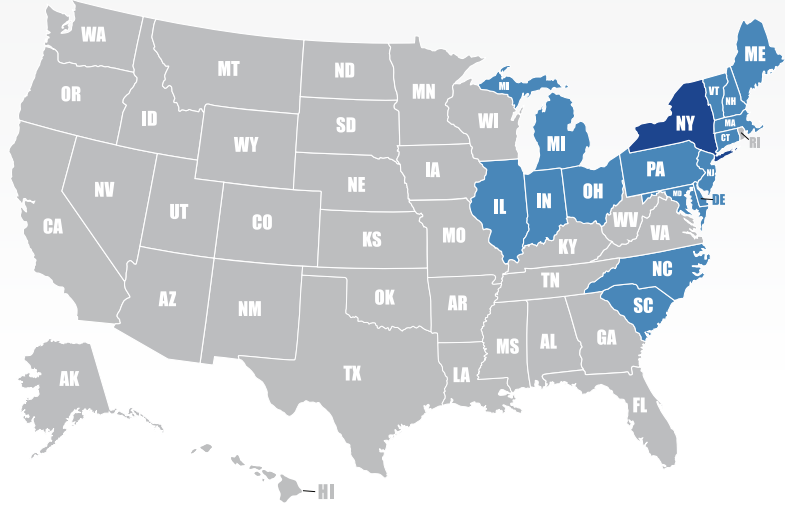

New York

Instant Again, LLC

1277 Mt. Read Blvd
Rochester, NY 14606

Phone: (585) 436-8003

Fax: (585) 436-8012

Email: agross@instantagain.com

Web: www.instantagain.com

■ Primary State ■ Secondary State

Key Personnel

Andrew Gross, CEO

Branches

Buffalo, NY

Physical or Contractual Locations

NY

States Provide Service

CT, DE, DC, IL, IN, MA, MD, ME, MI, NC, NH, NJ, OH, PA, SC, VT

Services

Dedicated Truck/Van, Expedited Freight, Hot Shot, Local Pickup, Messenger, Route Work, Scheduled, Warehousing

Special Services

Airport Pickup/Delivery, HazMat, Legal, Office Products, Online Order Entry & Tracking, Parts Storage/Distribution, 24/7 On-site Dispatch, White Glove

Equipment

Cargo Vans, Cars, Covered Pickups, Lift Gates, Straight Trucks

Technology

Online Track & Trace, Two Way Data-Capable But Not Using, E-mail Access, Bar Code Scanning-Capable But Not Using, Signature Capture-Capable But Not Using, Other Two-Way Communications: Radios, Cell Phones