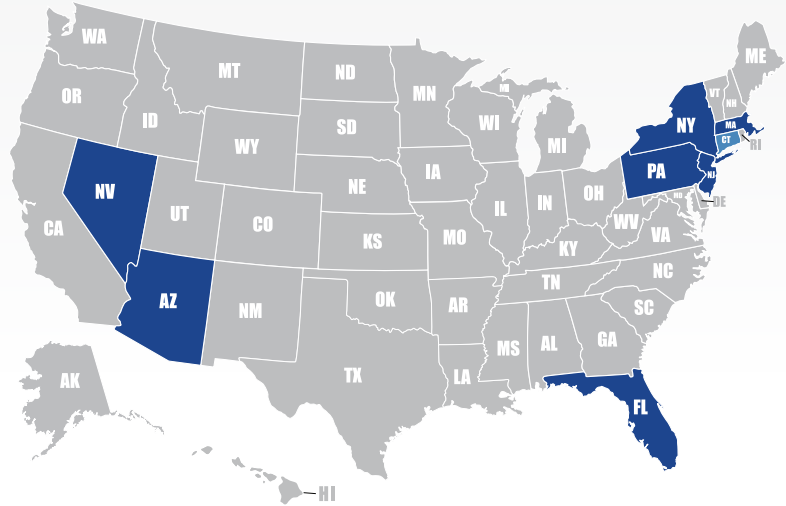

New Jersey

Atlantic Central Logistics

1 Slater Drive
Elizabeth, NJ 7206

Phone: 914-490-8835

Fax: (908) 282-7330

Email: rhumes@atlanticcentral.com

Web: www.atpaclogistics.com

■ Primary State ■ Secondary State

Key Personnel

Rob Humes

Branches

Elizabeth NJ, Jamaica NY, Boston, Las Vegas, Orlando, Newburgh NY

Physical or Contractual Locations

NY, NJ, FL, PA, MA, AZ, NV

States Provide Service

NY, NJ, FL, PA, MA, AZ, NV, CT

Services

Break Bulk Distribution, Dedicated Truck-Van, Expedited Freight, Hot Shot, Line Haul Local Pickup, LTL, Next Flight, Route Work, Scheduled, Temperature Controlled, TL, 24 Hour Turn-around, Warehousing

Special Services

Airport Pickup-delivery, HazMat, Legal, Medical, Office Products, Parts Storage-distribution, Pharmaceutical, 24/7 On-site Dispatch, White Glove

Equipment

Air Rides, Cargo Vans, Hi-Cubes, Lift Gates, Refrigerated, Roller-beds, Straight Trucks, Tractor Trailers

Technology

Online Track & Trace, Two Way Data, E-mail Access, Capable, not using Bar Code Scanning, Crown Data Dispatch Software System, Two-way Communication: Cell Phones