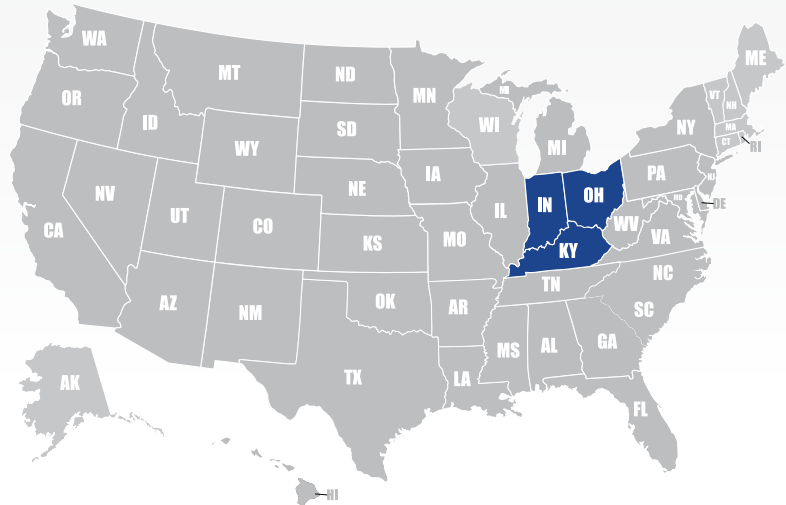

Kentucky

Groneck Total Transportation

30 Kenton Lands Road
Erlanger, KY 41042

Phone: 859-283-2800

Fax: (859) 283-5096

Email: jmorgan@gogroneck.com

Web: www.groneck.com

■ Primary State ■ Secondary State

Key Personnel

Jeffrey Morgan

Branches

Erlanger, KY

Physical or Contractual Locations

KY, OH, IN

States Provide Service

KY, OH, IN

Services

Air Freight, Break Bulk Distribution, Dedicated Truck-Van, Expedited Freight, Ground Parcel, Hot Shot, Line Haul, Local Pickup, LTL, Messenger, Next Flight, Route Work, Scheduled, TL, 24 Hour Turn-around, Warehousing

Special Services

Airport Pickup-delivery, Banking, E-mail PODs, Legal, Medical, Office Products, Online Order Entry & Tracking, Parts Storage-distribution, Pharmaceutical, Signature Capture, 24/7 On-site Dispatch, White Glove

Equipment

Air Rides, Cargo Vans, Cars, Covered Pickups, Hi-Cubes, Lift Gates, Straight Trucks, Tractor Trailers

Technology

Online Track & Trace, Two Way Data, E-mail Access, Bar Code Scanning, Signature Capture, On time Dispatch Software, Two-way Communication: Cell Phones