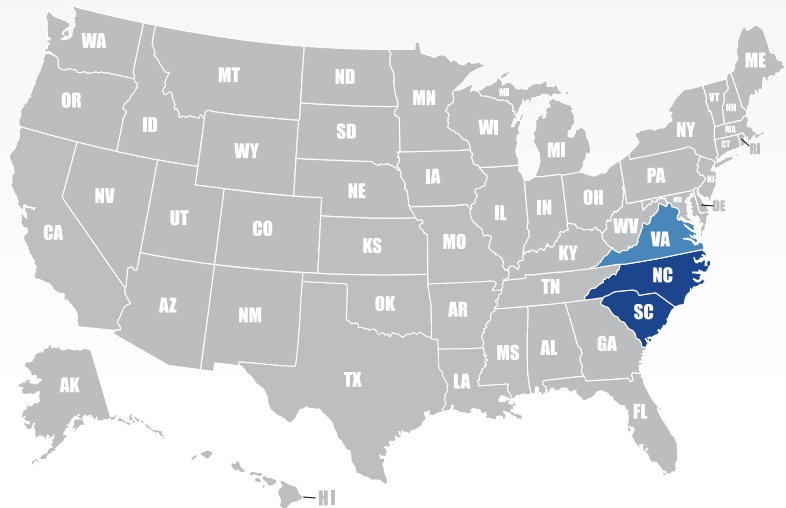

North Carolina

Dash Courier and Logistics

4901 Dwight Evans Rd
Charlotte, NC 28217

Phone: 888.755.3274

Fax: (704) 527-6580

Email: brent@dashcourier.com

Web: www.dashcourier.com

■ Primary State ■ Secondary State