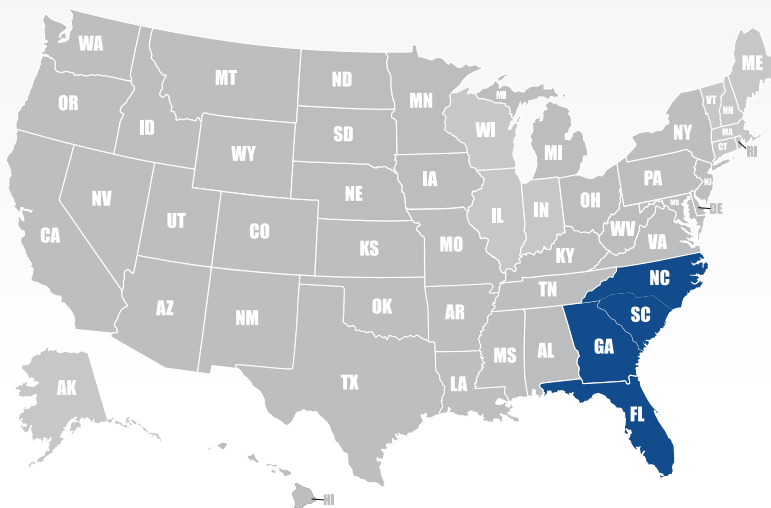

Florida

Esquire Logistics, Inc.

1501 NW 29th Street
Miami, FL 33142

Phone: 1-800-439-8744

Fax: 305-637-8049

Email: Steve@esquireexpress.com

Web: www.esquirelogistics.com

■ Primary State ■ Secondary State

Key Personnel

Steve Howard

Branches

Miami Florida

Physical or Contractual Locations

FL, GA, NC, SC

States Provide Service

FL, GA, NC, SC

Services

Esquire Logistics provides last mile delivery service throughout the southern peninsula of Florida from one dock. We cover from Ft. Pierce to Key West on the east coast and from Cape Coral to Marco Island on the west coast. We also specialize in air freight and next flight out deliveries. We run a nightly line haul from Miami to Atlanta and Atlanta to Miami and from Miami to Ft. Myers. Our courier division provides routed and on demand courier service with the following strengths: 1. Immediate rush deliveries. 2. Next Flight Out deliveries, with TSA certified drivers. 3. Legal and courthouse deliveries 4. Medical specialists, including the deliveries of pharmaceuticals, lab specimens and medical records.

Special Services

Two men, white glove home delivery. We are the furniture experts in south Florida. Air Freight Specialists: Our drivers are TSA certified. Warehousing/Cross docking: We have over 30,000 sq. ft. of warehouse space for short or long term storage.

Equipment

15 straight trucks ranging from 16 ft. to 26 ft. all with lift gates 3 tractors and trailers ranging from 28 ft. pups to 53 ft. air ride. 8 Cargo vans 45 Cars

Technology

Online Track & Trace, Two Way Data, E-mail Access, Bar Code Scanning, Capable, not using Signature Capture, CXT Dispatch Software, Two-way Communication: Radios, Cell Phones