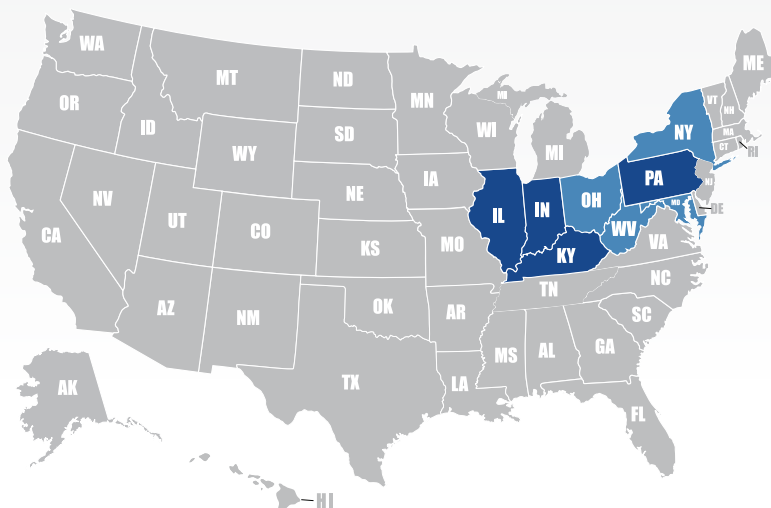

Pennsylvania

On Time Delivery, Inc.

1800 Preble Ave
#13
Pittsburgh, PA 15233

Phone: 412-231-4813

Fax: (412) 231-4987

Email: otdpgh@aol.com

Web: www.otdinc.net

■ Primary State ■ Secondary State