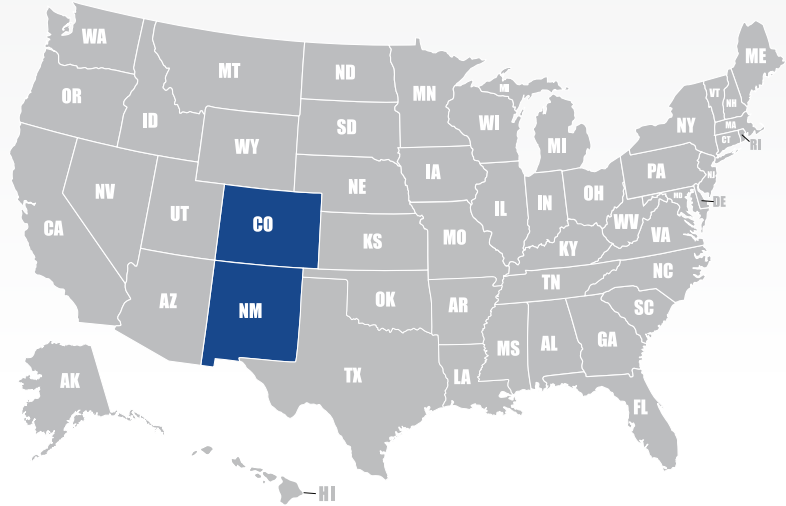

Colorado

Kangaroo Express

610 E 8th Ave
Durango, CO 81301

Phone: 970-247-8191

Fax: (970) 247-5905

Email: joec@kangaroo-express.com

Web: www.kangaroo-express.com Joe 292

■ Primary State ■ Secondary State

Key Personnel

Joe Civiletto

Branches

Denver, Colorado Springs, Grand Junction & Durango

Physical or Contractual Locations

CO, NM

States Provide Service

CO, NM

Services

Same Day Next Day On Demand, Air Freight, Break Bulk Distribution, Dedicated Truck-Van, Expedited Freight, Ground Parcel, Hot Shot, Line Haul, Local Pickup, LTL, Messenger, Next Flight, Route Work, Scheduled

Special Services

Airport Pickup-delivery, Banking, HazMat, Legal, Medical, Office Products, Parts Storage-distribution, Pharmaceutical, 24/7 On-site Dispatch, White Glove

Equipment

Cargo Vans, Cars, Hi-Cubes, Lift Gates, Straight Trucks

Technology

Capable, not using Online Track & Trace, Two Way Data, E-mail Access, Capable, not using, Capable, not using Signature Capture, Xcelerator Dispatch Software, Two-way Communication: Cell Phones