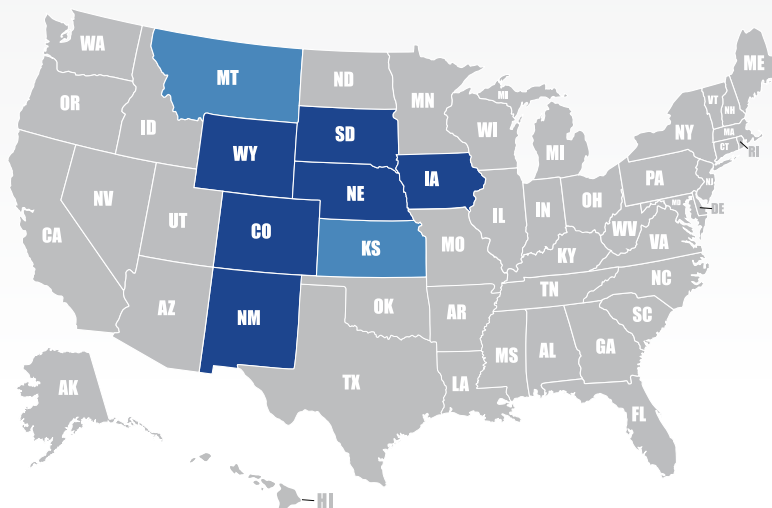

Key Personnel

Dale Drilling

Branches

Denver & Grand Junction, CO, Cheyenne & Casper, WY, Omaha & Lincoln, NE, Des Moines & Cedar Rapids, IA

Physical or Contractual Locations

IA, NE, CO, WY, NM, SD

States Provide Service