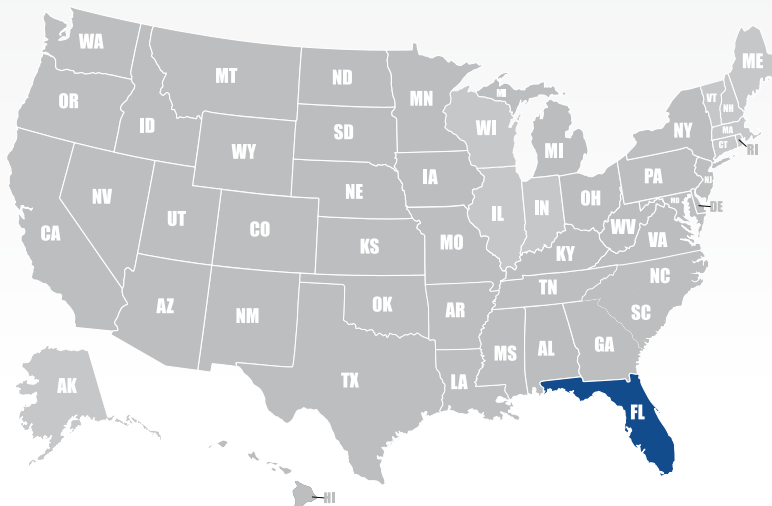

Florida

Express Messenger Service

123 Northwest 13th street
Boca Raton, FL 33432

Phone: 561-644-1552

Fax: (561) 432-1505

Email: xpressmessenger@aol.com

Web: www.xpressmessenger.com

■ Primary State ■ Secondary State

Key Personnel

Rose Thomashow

Branches

West Palm Beach, Boca Raton, Orlando

Physical or Contractual Locations

FL

States Provide Service

FL

Services

Expedited Freight, Ground Parcel, Hot Shot, Local Pickup, Messenger, Next Flight, Route Work, Scheduled, Temperature Controlled, 24 Hour Turn-around, Warehousing

Special Services

Airport Pickup/Delivery, Banking, Legal, Medical, Office Products, Online Order Entry & Tracking, Parts Storage/ Distribution, Pharmaceutical, 24/7 On-site Dispatch

Equipment

Cargo Vans, Cars, Covered Pickups, Lift Gates

Technology

Online Track & Trace, Two Way Data, E-mail Access, Capable, not using Bar Code Scanning, Capable, not using Signature Capture, DMS Dispatch Software, Two-way Communication: Radios, Cell Phones