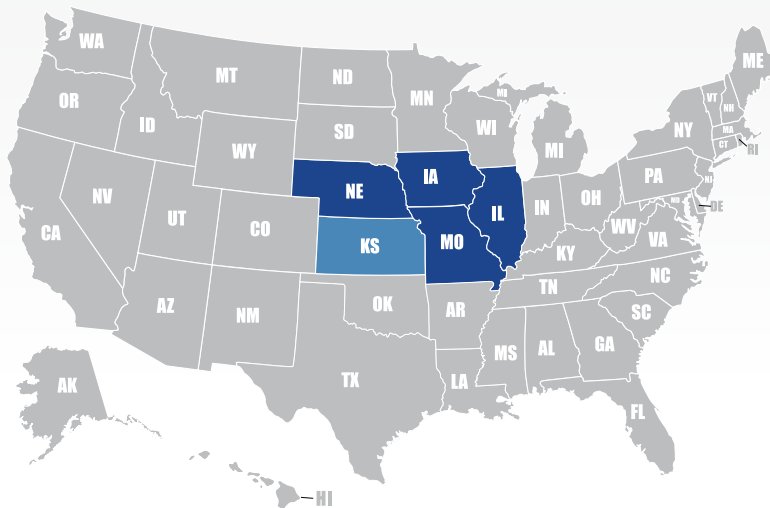

Nebraska

Midwest Delivery Company, Inc.

14805 Custer Rd
Omaha, NE 68138

Phone: (402) 891-1400

Fax: (402) 891-1411

Email: john@mdcomaha.com

Web: www.mdcomaha.com

■ Primary State ■ Secondary State