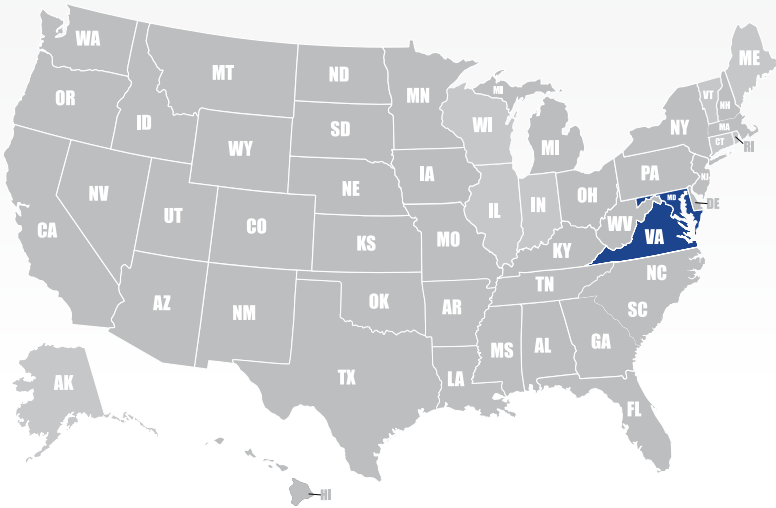

Maryland

Swift Delivery @ Logistics, Inc.

10111 Martin Luther King Jr. Highway
Bowie, MD 20720

Phone: 301-459-5808
Fax: (301) 459-7480
Email: Larry.hill@swift dl.com
Web: www.swiftdeliveryandlogistics.com

■ Primary State ■ Secondary State

Key Personnel

Larry Hill

Branches

Herndon, Dullus, VA

Physical or Contractual Locations

MD, VA

States Provide Service

Mainly MD, VA, DC but all 50.

Services

Break Bulk Distribution, Expedited Freight, Hot Shot, Line Haul, Local Pickup, LTL, Scheduled, 24 Hour Turn-around

Special Services

Airport Pickup/Delivery, Legal, Medical, 24/7 On-site Dispatch

Equipment

Technology

Online Track & Trace, Two Way Data, E-mail Access, Capable, not using Bar Code Scanning; Capable, not using Signature Capture; Courier Complete Dispatch Software, Two-way Communication: Radios, Cell Phones