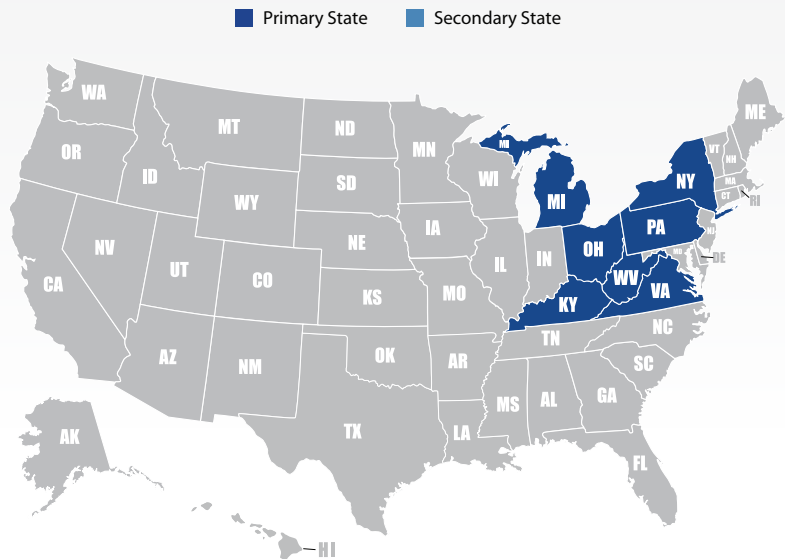

Ohio

Prestige Delivery Systems

9535 Midwest Ave
Garfield Heights, OH 44125

Phone: 800-656-4711

Fax: (216) 332-8030

Email: daugustine@prestigedelivery.com

Web: www.prestigedelivery.com

Key Personnel

Douglas Augustine

Branches

Call for a list of locations

Physical or Contractual Locations

OH, MI, IN, KY, WV, VA, PA, NY

States Provide Service

OH, MI, IN, KY, WV, VA, PA, NY

Services

Air Freight, Break Bulk Distribution, Dedicated Truck-Van, Expedited Freight, Ground Parcel, Hot Shot, Line Haul, Local Pickup, Next Flight, Route Work, Scheduled, TL, 24 Hour Turn-around, Warehousing

Special Services

Airport Pickup-delivery, Banking, Legal, Medical, Office Products, Parts Storage-distribution, Pharmaceutical, 247 On-site Dispatch

Equipment

Cargo Vans, Cars, Hi-Cubes, Lift Gates, Straight Trucks, Tractor Trailers

Technology

Online Track & Trace, Two Way Data, E-mail Access, Bar Code Scanning, Signature Capture, Proprietary Dispatch Software, Two-way Communication: Cell Phones