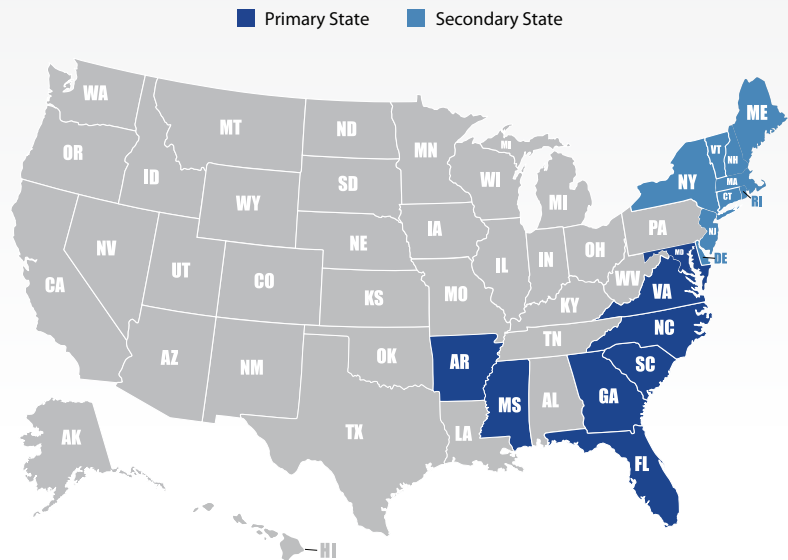

Virginia

Accurate Courier Express

1711 Ellen Rd
Richmond, VA 23230

Phone: 804 354 8880

Fax: 804-354-0628

Email: dhicks@accuratecourierexpress.com

Web: www.accuratecourierexpress.com

Key Personnel

Dwight Hicks

Branches

LandoverMD, Richmond VA, Tidewater VA, Roanoke VA, Emporia VA

Physical or Contractual Locations

MD, DC, VA, NC, SC, GA, FL, MS, AR

States Provide Service

Whole east coast

Services

Break Bulk Distribution, Dedicated Truck/Van, Expedited Freight, Ground Parcel, Hot Shot, Line Haul, Local Pickup, LTL, Messenger, Route Work, Scheduled, Warehousing

Special Services

Banking, Medical, Office Products, Online Order Entry & Tracking, Parts Storage/Distribution, Pharmaceutical, Signature Capture, 24/7 On-site Dispatch, White Glove

Equipment

Air Rides, Cargo Vans, Hi-Cubes, Lift Gates, Straight Trucks, Tractor Trailers

Technology

Online Track & Trace, Two Way Data, E-mail Access, Bar Code Scanning, Signature Capture, Xcelerator Dispatch Software, Two-way Communication: Radios, Cell Phones