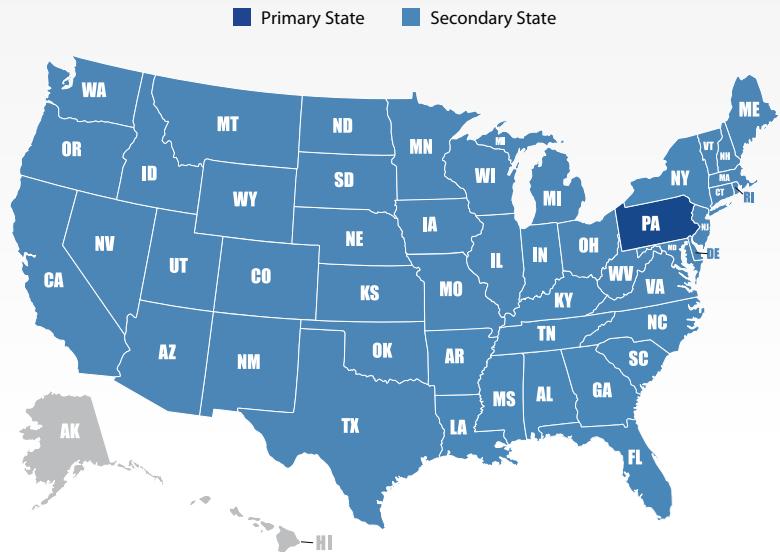

Pennsylvania

Interstate Courier Express, Inc

1000 MacArthur Road
Whitehall/Allentown, PA 18052

Phone: 610-740-5840
Fax: (610) 740-3174
Email: scott@ice-1.net
Web: www.ice-1.net

Key Personnel

Scott J Williamson

Branches

Pittston, PA

Physical or Contractual Locations

PA

States Provide Service

PA, NJ routed ; continental 48

Services

Break Bulk Distribution, Dedicated Truck-Van, Expedited Freight, Hot Shot, Line Haul, Local Pickup, LTL, Route Work, Scheduled, Temperature Controlled, TL, Warehousing, Install & Home Delivery of Furniture, Appliances, Mattresses, Fitness Equipment

Special Services

Airport Pickup-delivery, Banking, E-mail PODs, Medical, Office Products, Parts Storage-distribution, Pharmaceutical, White Glove

Equipment

Air Rides, Cargo Vans, Cars, Lift Gates, Refrigerated, Straight Trucks, Tractor Trailers, 9 vehicle sizes-cars to 53 ft. company owned and maintained

Technology

Capable, not using Online Track & Trace, Capable, not using Two Way Data, E-mail Access, Bar Code Scanning, Capable, not using Signature Capture, Proprietary Dispatch Software, Two-way Communication: Cell Phones