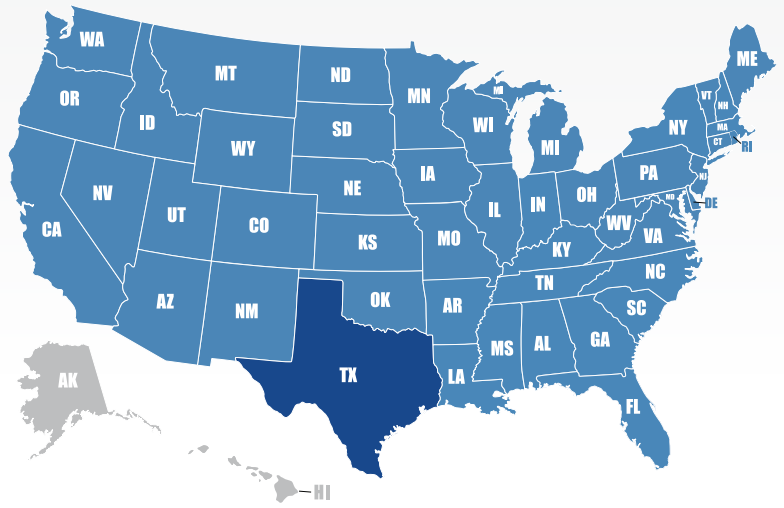

Texas

Gulf Parcel Service

17465 Village Green Dr
Houston, TX 77040

Phone: 832-300-7711
Fax: (832) 300-7722
Email: jeff@gulfparcel.com
Web: www.gulfparcel.com

■ Primary State   ■ Secondary State

Key Personnel

Jeff Voelkel

Branches

Houston, TX

Physical or Contractual Locations

TX

States Provide Service

All States

Services

Freight forwarder, offering domestic and international; import and export services. Local same-day courier service, next day; 2-3 day ground service and; LTL deferred service.

Special Services

Project cargo, oversize loads, dedicated same-day, charters, and non-stop team drivers.

Equipment

Flat beds, dry vans, drop decks and double drops, Air Rides, Cargo Vans, Cars, Covered Pickups, Lift Gates, Straight Trucks

Technology

Online Track & Trace, Two Way Data, E-mail Access, Xcelerator Dispatch Software, Two-way Communication: Cell Phones