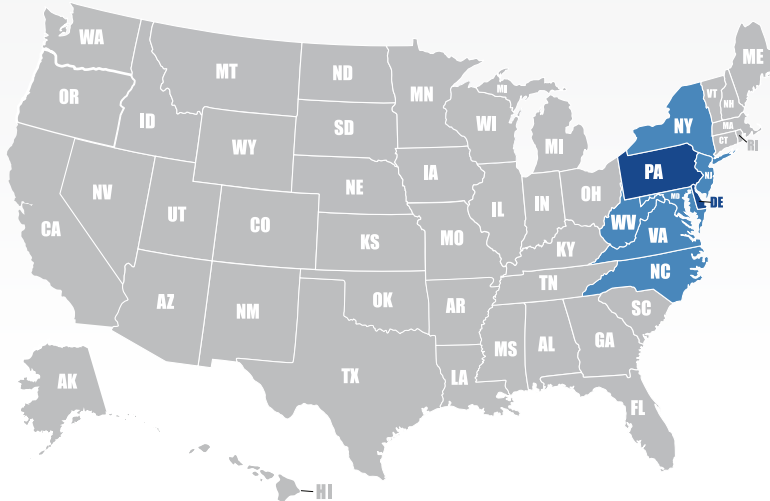

Connecticut

Brooks Courier Service, Inc

2810 Church Street
Wilmington, DE 19802

Phone: 800-435-7335

Fax: (302) 762-8935

Email: ecallahan@brookscourier.com

Web: www.brookscourier.com

■ Primary State ■ Secondary State

Key Personnel

Ellen M. Callahan

Branches

Philadelphia, PA, Wilmington, DE, Dover, DE

Physical or Contractual Locations

PA, DE

States Provide Service

PA, NJ, NY, MD, DC, VA, WV, NC

Services

Route Work, Scheduled, 24 Hour Turn-around, Warehousing

Special Services

Banking, Medical, Office Products, Auto Parts, Storage-distribution, Pharmaceutical,

Equipment

Cargo Vans, Cars, Covered Pickups, Hi-Cubes, Straight Trucks

Technology

Online Track & Trace, Two Way Data, E-mail Access, Capable, not using Bar Code Scanning, Capable, not using Signature Capture, Xcelerator Dispatch Software, Two-way Communication: Cell Phones