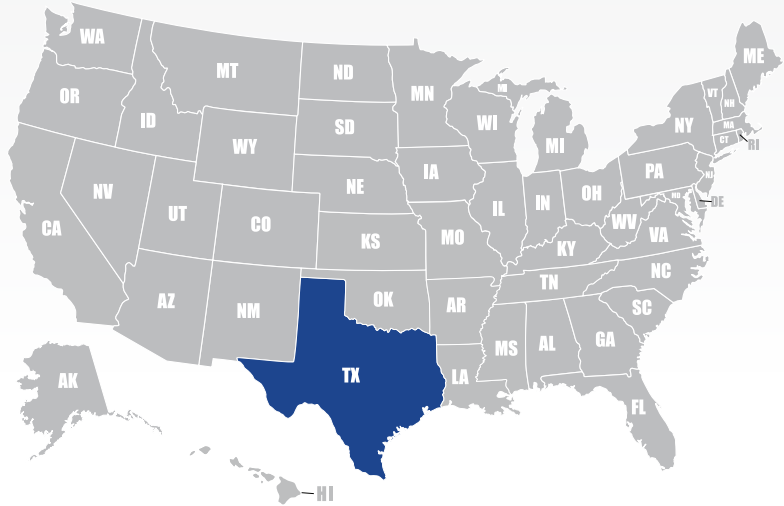

Texas

Lone Star Overnight

1601 Headway Circle
Austin, TX 78754

Phone: (512) 873-8067

Fax: (512) 491-8026

Email: rjones@lso.com

Web: www.lso.com

■ Primary State ■ Secondary State

Key Personnel

Richard Jones

Branches

Physical or Contractual Locations

TX

States Provide Service

Services

Ground Parcel, Local Pickup, Messenger, Route Work, Warehousing

Special Services

Office Products, Pharmaceutical

Equipment

Cargo Vans, Covered Pickups, Straight Trucks

Technology

Online Track & Trace, Two Way Data-Capable But Not Using, E-mail Access, Bar Code Scanning, Signature Capture, Other Two-Way Communications: Pagers, Radios, Cell Phones