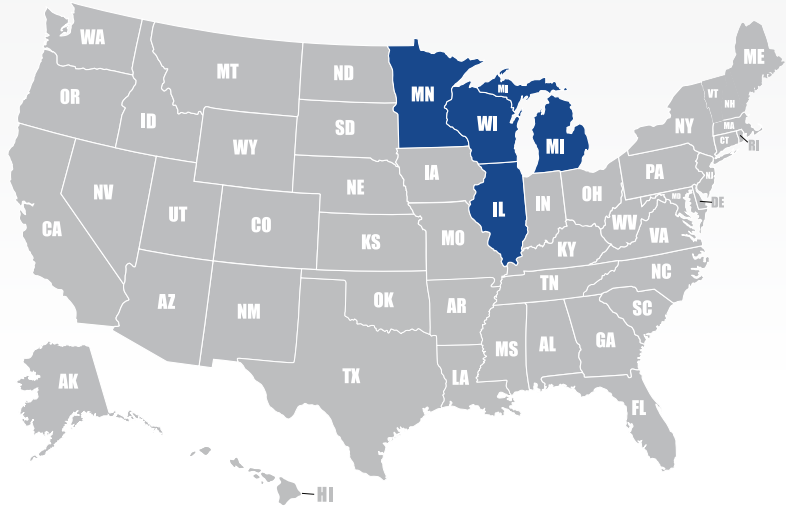

Wisconsin

Waltco Inc

PO Box 12087
Green Bay, WI 54307

Phone: 866.671.7479

Fax:

Email: robin.baade@waltcoinc.com

Web: www.waltcoinc.com

■ Primary State ■ Secondary State

Key Personnel

Robin J Baade

Branches

WI-Green Bay, Deforest (Madison), LaCrosse, Chippewa Falls (Eau Claire), Wausau, Ashland ~ MI-Iron Mountain, Escanaba ~ MN- Mendota Heights (Minneapolis), Rochester, Mankato, Alexandria, Duluth (Superior)

Physical or Contractual Locations

WI, MN, MI, IL

States Provide Service

WI, MN, MI, IL

Services

Break Bulk Distribution, Dedicated Truck/Van, Expedited Freight, Ground Parcel, Line Haul, Local Pickup, LTL, Messenger, Route Work, Scheduled, 24 Hour Turn-around, Warehousing

Special Services

Banking, HazMat, Legal, Medical, Office Products, Pharmaceutical, 24/7 On-site Dispatch

Equipment

Cargo Vans, Cars, Covered Pickups, Hi-Cubes, Lift Gates, Straight Trucks

Technology

Online Track & Trace, Two Way Data, E-mail Access, Bar Code Scanning, Signature Capture, e-Courier Dispatch Software, Two-way Communication: Radios, Cell Phones