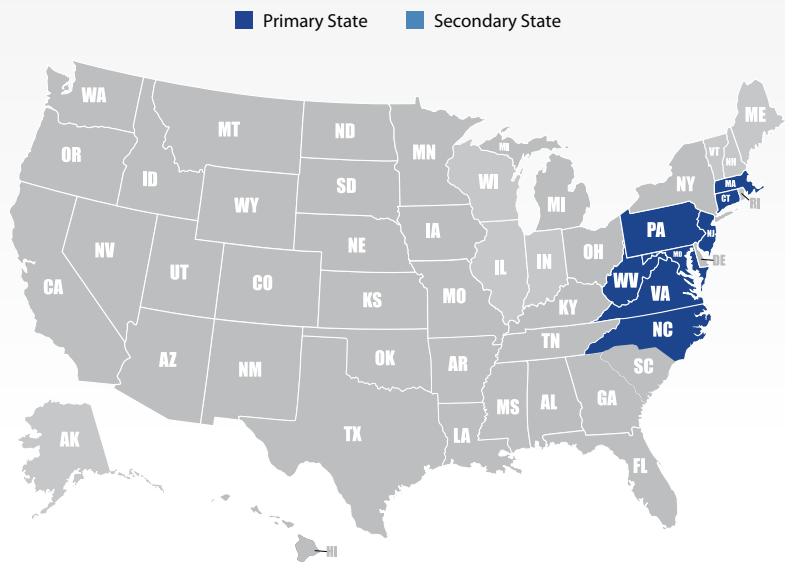

Maryland

BDR Express, Inc.

3951 Dartmouth Ct.
Suite 8
Frederick, MD 21703

Phone: (800) 999-8743

Fax: (301) 694-9753

Email: ahill@bdrexpress.com

Web: www.bdrexpress.com

Key Personnel

Andrew Hill

Branches

MD, VA, WV, PA

Physical or Contractual Locations

MD, VA, WV, PA, NC, NJ, NY, MA, CT

States Provide Service

MD, VA, WV, PA, NC, NY, MA, CT

Services

Air Freight, Break Bulk Distribution, Dedicated Truck-Van, Expedited Freight, Ground Parcel, Hot Shot, Line Haul, Local Pickup, LTL, Route Work, Scheduled, TL, 24 Hour Turn-around, Warehousing

Special Services

Airport Pickup-delivery, Office Products, Parts Storage-distribution

Equipment

Air Rides, Cargo Vans, Cars, Hi-Cubes, Lift Gates, Straight Trucks, Tractor Trailers

Technology

Online Track & Trace, E-mail Access, Bar Code Scanning, Capable, not using Signature Capture, PCS Dispatch Software, Two-way Communication: Cell Phones