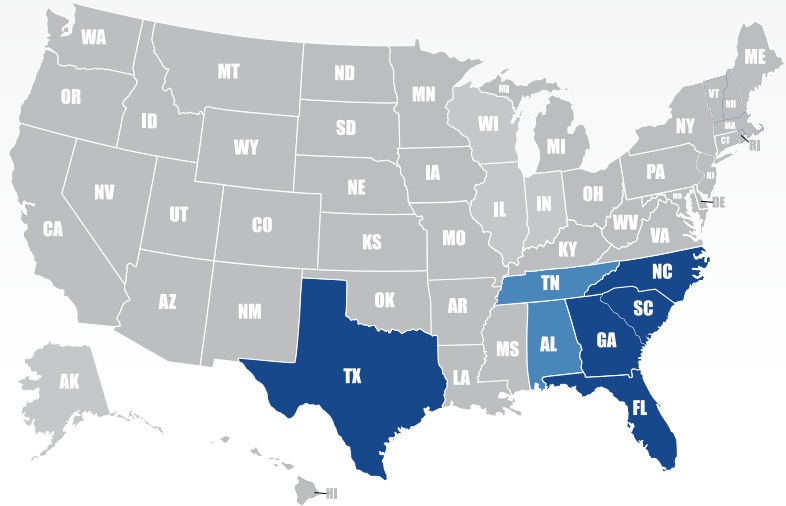

Florida

Advantage Delivery & Logistics (ADL)

5910 Breckenridge Parkway #H
Tampa, FL 33610

Phone: 407-908-4025

Fax: (866) 558-5809

Email: thomasj@adldelivery.com

Web: www.advantagedl.com

■ Primary State ■ Secondary State

Key Personnel

Thomas D. Jowers

Branches

Miami, Ft Lauderdale, West Palm Beach, Ft Myers, Tampa, Orlando, Jacksonville, Savannah, Charleston, Columbia, Charlotte, Augusta, Atlanta, Columbus, Houston

Physical or Contractual Locations

FL, SC, NC, GA, TX

States Provide Service

FL, SC, NC, GA, TX, AL, TN

Services

Break Bulk Distribution, Dedicated Truck/Van, Ground Parcel, Hot Shot, Line Haul, Local Pickup, LTL, Messenger, Route Work, Scheduled, TL, Warehousing

Special Services

E-mail PODs, Office Products, Online Order Entry & Tracking, Parts Storage/Distribution, Pharmaceutical, Signature Capture

Equipment

Cargo Vans, Cars, Covered Pickups, Lift Gates, Straight Trucks, Tractor Trailers

Technology

Online Track & Trace, Two Way Data, E-mail Access, Bar Code Scanning, Capable, not using Signature Capture, A-TRAK Dispatch Software, Two-way Communication: Radio, Cell Phones