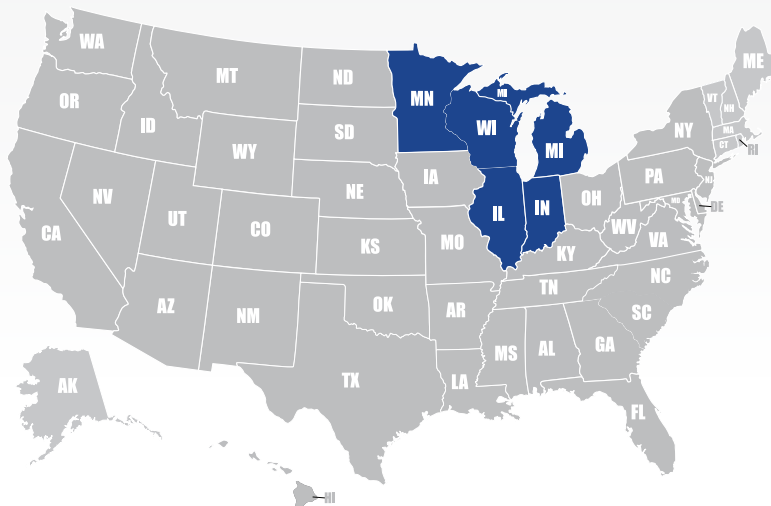

Key Personnel

Dave Meyers

Branches

Addison, IL Itasca, IL Peru, IL Hammond, IN, Fort Wayne, IN, Indianapolis, IN, Madison, WI, Milwaukee, WI, Appleton, WI, Eau Claire, WI La Crosse, WI, Niagara, WI Wausau, WI, Sauk Centre, MN, St. Paul, MN, Mankato, MN.