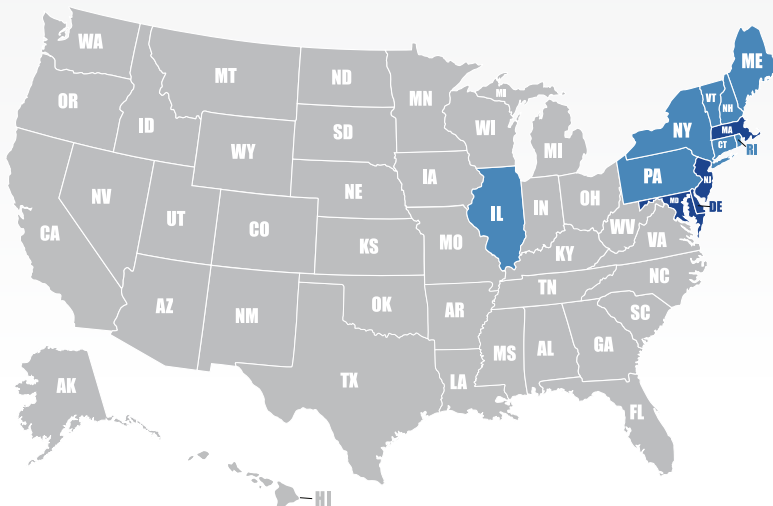

Key Personnel

John Lopresti, President

Branches

Waltham, MA; Forestville, MD; Cherry Hill, NJ; Moorestown, NJ; Saddle Brook, NJ

Physical or Contractual Locations

DC, DE, MD, MA, NJ

States Provide Service

CT, IL, ME, NH, NY, PA, RI, VA, VT