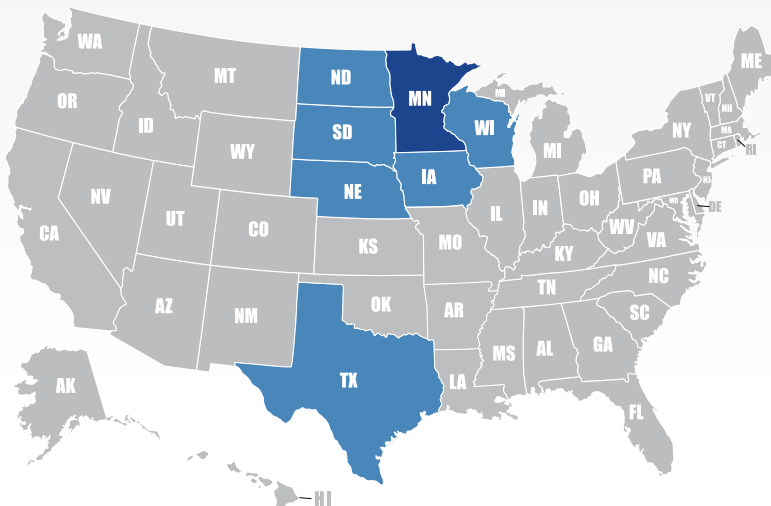

Minnesota

Integrated Commercial Solutions, Inc. (ICS, Incorporated)

1680-D 99th Lane NE
Blaine, MN 55449

Phone: 866-442-7247

Fax: (763) 577-2465

Email: info@icsair.com

Web: www.icsair.com

■ Primary State ■ Secondary State

Key Personnel

Ivan Erhardt

Branches

Blaine, MN Fargo, ND Bismarck, ND Minot ND, Sioux Falls, SD Pierre, SD Rapis City, SD

Physical or Contractual Locations

MN, ND, SD

States Provide Service

MN, ND, SD, WI, IA, NE, TX

Services

Air Freight, Break Bulk Distribution, Dedicated Truck-Van, Expedited Freight, Ground Parcel, Hot Shot, Line Haul, Local Pickup, Messenger, Next Flight, Route Work, Scheduled, Temperature Controlled, 24 Hour Turn-around, Warehousing

Special Services

Airport Pickup-delivery, Banking, HazMat, Legal, Medical, Office Products, Parts Storage-distribution, Pharmaceutical, 24/7 On-site Dispatch

Equipment

Cargo Vans, Cars, Covered Pickups, Hi-Cubes, Straight Trucks

Technology

Capable, not using Online Track & Trace, Two Way Data, E-mail Access, Capable, not using Bar Code Scanning, Capable, not using Signature Capture, Datatrac Dispatch Software, Two-way Communication: Cell Phones