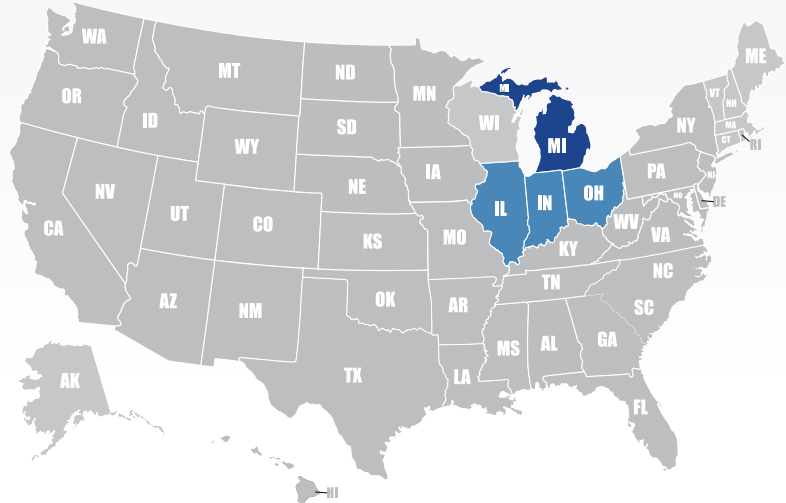

Michigan

City Transfer Company, Inc.

15001 Fogg Street
Plymouth, MI 48170

Phone: (734) 354-9400

Fax: (734) 354-6975

Email: chrism@citytransfercourier.com

Web: www.citytransfercourier.com

Key Personnel

Patrick Ogle, Chief Executive Officer

Branches

Royal Oak, Kalamazoo, Grand Rapids, Flint MI

Physical or Contractual Locations

MI

States Provide Service

IL, IN, OH

Services

Air Freight, Dedicated Truck/Van, Expedited Freight, Ground Parcel, Hot Shot, Line Haul, Local Pickup, LTL, Messenger, Next Flight, Route Work, Scheduled, 24 Hour Turn-around, Warehousing

Special Services

Airport Pickup/Delivery, Banking, E-mail PODs, Office Products, Parts Storage/Distribution, Pharmaceutical, 24/7 On-site Dispatch

Equipment

Air Rides, Cargo Vans, Cars, Covered Pickups, Hi-Cubes, Lift Gates, Straight Trucks, Tractor Trailers

Technology

Email access, Two-way Communication: Radios, Cell Phones

■ Primary State ■ Secondary State