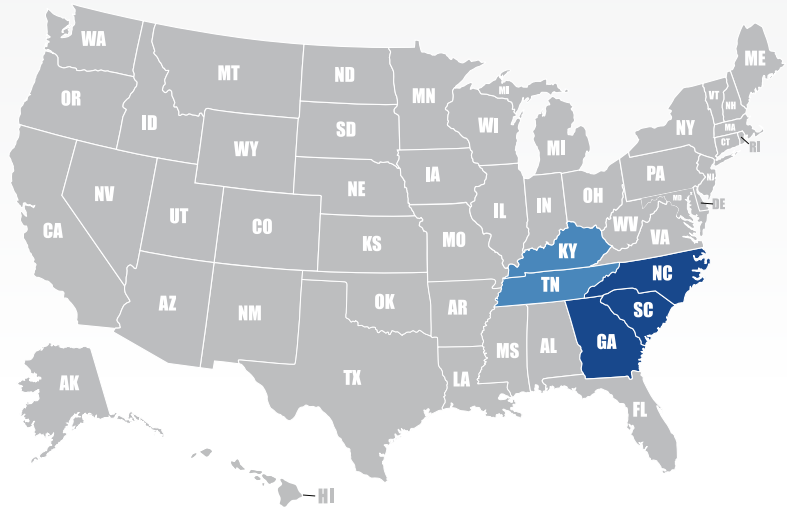

South Carolina

Acme Logistics

PO Box 142
Greenville, SC 29602

Phone: 864-801-4000

Fax: 864-801-8797

Email: ednakingold@acmelogistics.net

Web: www.acmelogistics.net

■ Primary State ■ Secondary State

Key Personnel

Edna Kate M. Ingold

Branches

Greenville, Columbia, Charleston

Physical or Contractual Locations

NC, SC, GA

States Provide Service

SC, NC, GA, TN, KY

Services

Air Freight, Dedicated Truck/Van, Expedited Freight, Ground Parcel, Hot Shot, Line Haul, Local Pickup, Messenger, Route Work, Scheduled, Warehousing

Special Services

Airport Pickup/Delivery, Banking, E-mail PODs, Medical, Office Products, Online Order Entry & Tracking, Parts Storage/Distribution, Pharmaceutical, Signature Capture, 24/7 On-site Dispatch, White Glove

Equipment

Cargo Vans, Cars, Covered Pickups

Technology

Online Track & Trace, Two Way Data, E-mail Access, Bar Code Scanning, Signature Capture, Xcelerator Dispatch Software