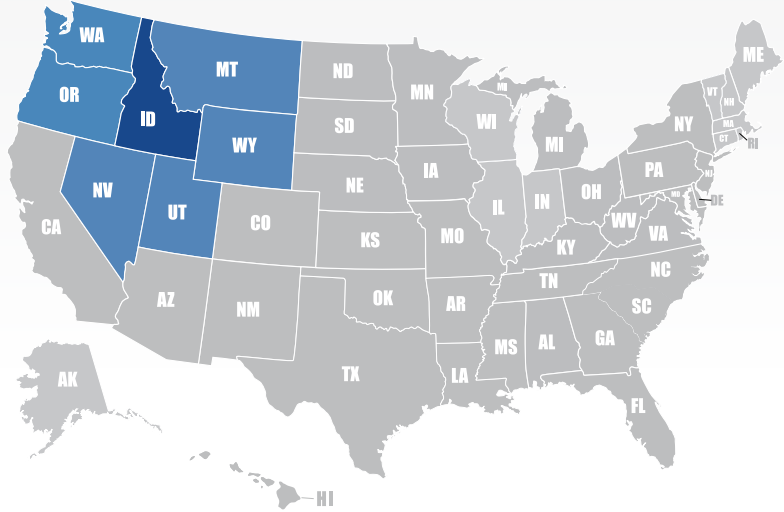

Idaho

FLEETSTREET COURIERS & CARGO

P.O.BOX 8415
BOISE, ID 83707

Phone: 208-384-0472

Fax: (208) 384-0189

Email: doug@fleetstreetcouriers.com

Web: www.fleetstreetcouriers.com

■ Primary State ■ Secondary State

Key Personnel

Doug Fuller

Branches

BOISE, POCATELLO, IDAHO

Physical or Contractual Locations

ID

States Provide Service

ID, OR, WY and Surrounding States

Services

Air Freight, Break Bulk Distribution, Dedicated Truck-Van, Expedited Freight, Hot Shot, Line Haul, Local Pickup, Messenger, Next Flight, Route Work, Scheduled, Warehousing

Special Services

Airport Pickup-delivery, Banking, E-mail PODs, Legal, Medical, Office Products, Online Order Entry & Tracking, Parts Storage-distribution, Pharmaceutical, Signature Capture, 247 On-site Dispatch, White Glove

Equipment

Cargo Vans, Cars, Lift Gates, Straight Trucks

Technology

Online Track & Trace, Two Way Data, E-mail Access, Capable, not using Bar Code Scanning, Signature Capture, DECS AND CXT Dispatch Software, Two-way Communication: Cell Phones