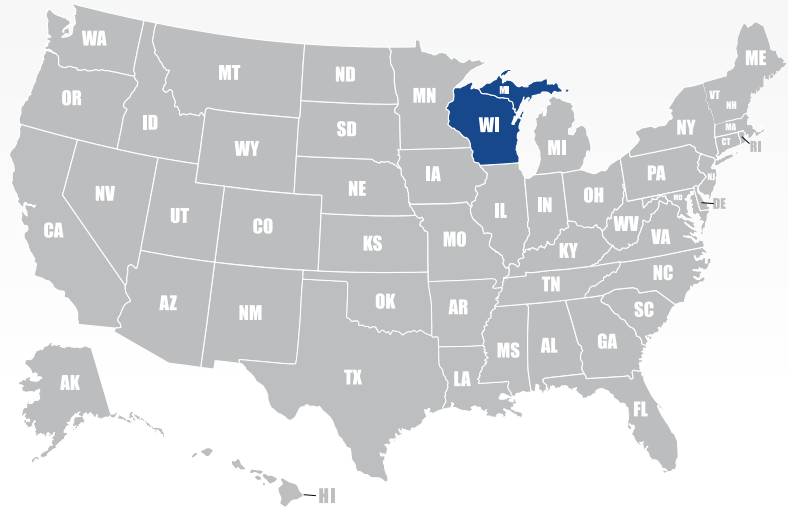

Wisconsin

ZENITH EXPRESS DELIVERY

1292 PARKVIEW RD
GREEN BAY, WI 54304

Phone: 920-339-9630

Fax: 920-339-9698

Email: INFO@ZENITH-EXPRESS.COM

Web: www.zenith-express.com

■ Primary State ■ Secondary State

Key Personnel

Paul Mader

Branches

GREENBAY , WI

Physical or Contractual Locations

WI

States Provide Service

WI, Upper MI

Services

Air Freight, Dedicated Truck/Van, Expedited Freight, Hot Shot, Local Pickup, Messenger, Next Flight, Route Work, Scheduled

Special Services

Airport Pickup/Delivery, E-mail PODs, 24/7 On-site Dispatch, White Glove

Equipment

Cargo Vans, Cars, Hi-Cubes, Lift Gates, Straight Trucks

Technology

Two Way Data, E-mail Access, Proprietary Dispatch Software, Two-way Communication: Cell Phones