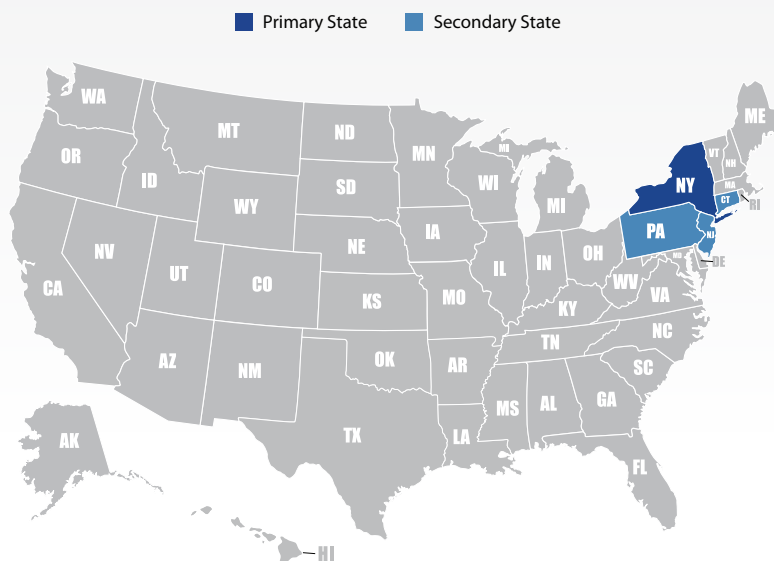

New York

RDS Delivery Service

436 East 11th St
New York, NY 10009

Phone: (212) 260-5800
Fax: (212) 260-1090
Email: info@rdsdelivery.com
Web: www.rdsdelivery.com

Key Personnel

Larry Zogby, President

Branches

Physical or Contractual Locations

NY

States Provide Service

CT, NJ, PA

Services

Air Freight, Break Bulk Distribution, Dedicated Truck/Van, Expedited Freight, Hot Shot, Local Pickup, LTL, Messenger, Next Flight, Scheduled, TL, Warehousing

Special Services

Banking, HazMat, Legal, Medical, Office Products, Parts Storage/Distribution, Pharmaceutical, White Glove

Equipment

Air Rides, Cargo Vans, Covered Pickups, Hi-Cubes, Lift Gates, Refrigerated, Straight Trucks, Tractor Trailers

Technology

Online Track & Trace, Two Way Data, E-mail Access, Signature Capture