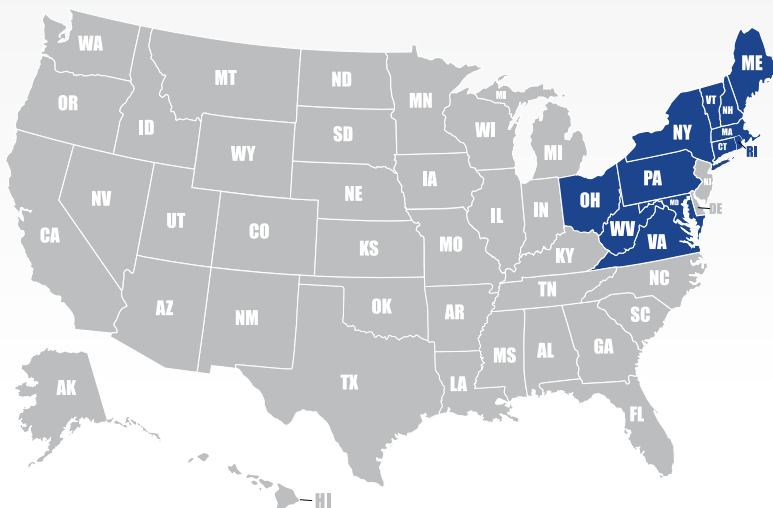

New Jersey

Econo-Courier, ECI Transport, Inc.

PO Box 780
Montville, NJ 7045

Phone: (973) 882-8004

Fax: (973) 882-8005

Email: peter@econo-courier.com

Web: www.econo-courier.com

■ Primary State ■ Secondary State

Key Personnel

Peter Lippe, President

Branches

Physical or Contractual Locations

NJ

States Provide Service

CT, MA, MD, ME, NH, NY, OH, RI, VA, WV, PA, VT

Services

Air Freight, Break Bulk Distribution, Dedicated Truck/Van, Expedited Freight, Ground Parcel, Hot Shot, Line Haul Local Pickup, LTL, Messenger, Next Flight, Route Work, Scheduled, Temperature Controlled, TL, 24 Hour Turn-around, Warehousing

Special Services

Airport Pickup/Delivery, Banking, E-mail PODs, HazMat, Legal, Medical, Office Products, Online Order Entry & Tracking, Parts Storage/Distribution, Pharmaceutical, Signature Capture, 24/7 On-site Dispatch, White Glove

Equipment

Air Rides, Cargo Vans, Cars, Covered Pickups, Hi-Cubes, Lift Gates, Refrigerated, Roller-beds, Straight Trucks, Tractor Trailers

Technology

Online Track & Trace, Two Way Data, E-mail Access, Bar Code Scanning, Signature Capture, Dispatch Software, Other Two-Way Communications: Pagers, Radios, Cell Phones