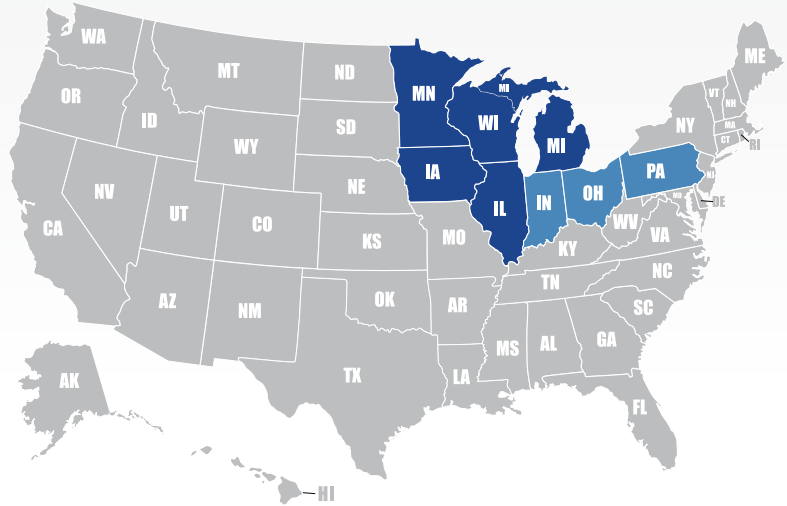

Wisconsin

AFX Trucking, Inc.

426 S. Central Ave.
Marshfield, WI 54449

Phone: 715-203-4511 Ext 111

Fax: 920-243-0114

Email: meberl@afxcustomodal.com

Web: www.afxcustomodal.com

Key Personnel

Mike Eberl

Branches

Wausau WI, Eau Claire WI, Marshfield WI, Detroit MI

Physical or Contractual Locations

WI, MI, MN, IL, IA

States Provide Service

WI, MI, MN, IL, IA, IN, OH, PA

Services

Air Freight, Break Bulk Distribution, Dedicated Truck/Van, Expedited Freight, Ground Parcel, Hot Shot, Line Haul, Local Pickup, LTL, Next Flight, Route Work, Scheduled, TL, 24 Hour Turn-around, Warehousing

Special Services

Airport Pickup/Delivery, Banking, E-mail PODs, HazMat, Legal, Medical, Office Products, Parts Storage/Distribution, Pharmaceutical, 24/7 On-site Dispatch, White Glove

Equipment

Air Rides, Cargo Vans, Cars, Hi-Cubes, Lift Gates, Straight Trucks, Tractor Trailers

Technology

Capable, not using Online Track & Trace, Capable, not using Two Way Data, E-mail Access, Capable, not using Bar Code Scanning, Capable, not using Signature Capture, TMW Truckmate Dispatch Software, Two-way Communication: Radios, Cell Phones

■ Primary State ■ Secondary State