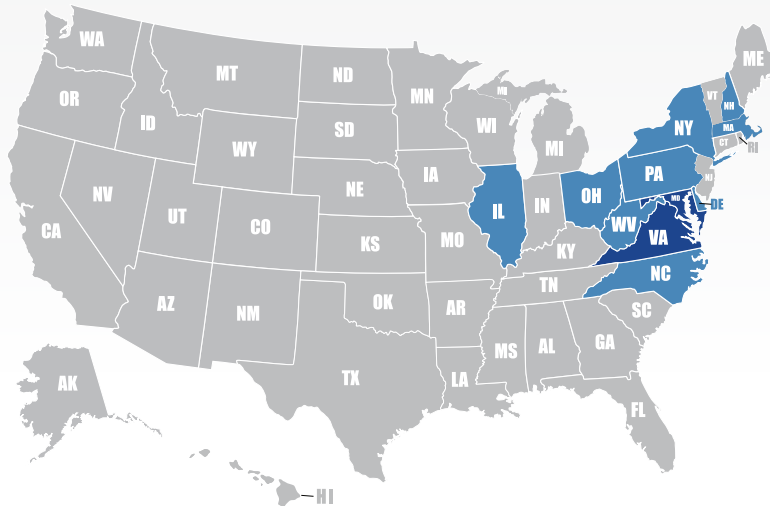

Virginia

VMW Express Ilc

22930 Quicksilver Dr., Suite 125
Sterling, VA 20166

Phone: 703-898-8981

Fax: 703-661-4807

Email: larrygilligan@vmwexpress.com

Web: www.vmwexpress.com

■ Primary State ■ Secondary State

Key Personnel

Larry Gilligan

Branches

Sterling, VA. (IAD) & Baltimore, MD (BWI)

Physical or Contractual Locations

VA, MD

States Provide Service

VA, NC, WV, MD, PA, DE, NY, OH, IL, MA, NH

Services

Air Freight, Break Bulk Distribution, Dedicated Truck/Van, Expedited Freight, Ground Parcel, Hot Shot, Line Haul, Local Pickup, LTL, Messenger, Route Work, Scheduled, TL, 24 Hour Turn-around, Warehousing

Special Services

Airport Pickup/Delivery, E-mail PODs, HazMat, Legal, Medical, Office Products, Online Order Entry & Tracking, Parts Storage/Distribution, Pharmaceutical, 24/7 On-site Dispatch, White Glove

Equipment

Air Rides, Cargo Vans, Cars, Lift Gates, Roller-beds, Straight Trucks, Tractor Trailers

Technology

Online Track & Trace, Two Way Data, E-mail Access, ADO Dispatch Software, Two-way Communication: Radios, Cell Phones