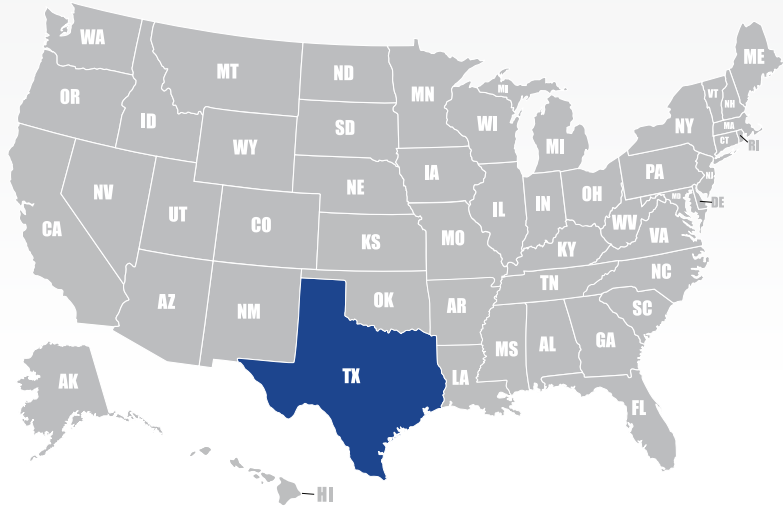

Phone: (512) 479-4007

Fax: (512) 482-0366

Email: cpullen@corporatecouriers.com

Web: www.corporatecouriers.com

■ Primary State ■ Secondary State

Key Personnel

Corey Pullen

Branches