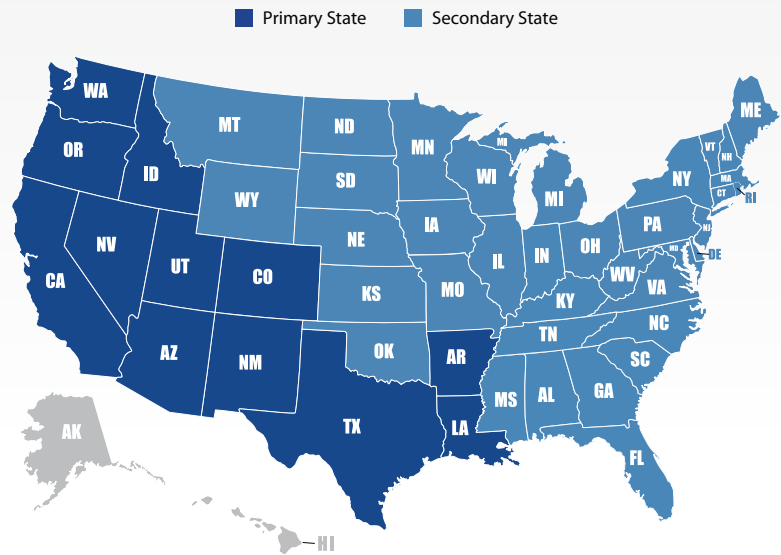

steve schmidt

Branches

WA - Seattle, Ellensburg, Spokane, OR - Portland, Roseburg, Medford, Pendleton, CA - Redding, Eureka, Sacramento, San Francisco, Modesto, Fresno, Ontario, Los Angeles, San Diego AZ - Phoenix, Tucson NV - Las Vegas, Reno, ID - Boise, Pocatello, UT - Salt Lake, CO - Denver NM - Albuquerque, TX - El Paso, Harlingen, Corpus Christi, San Antonio, Austin, Waco, Dallas, Abilene, Lubbock, Midland, Amarillo, Wichita Falls, Tyler, Houston LA - Baton Rouge, Alexandria, Shreveport AR - Little Rock