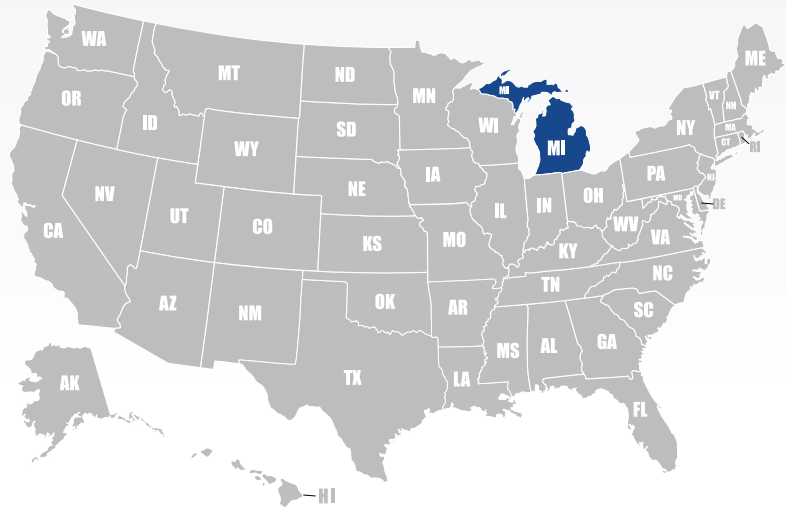

Michigan

Star Delivery Solutions

88 Hughes Drive
Traverse City, MI 49696

Phone: 231-932-1612

Fax: (231) 932-1833

Email: guyk@stardeliverysolutions.com

Web: www.stardeliverysolutions.com

■ Primary State ■ Secondary State

Key Personnel

Guy King

Branches

Grand Rapids

Physical or Contractual Locations

MI

States Provide Service

MI

Services

Break Bulk Distribution, Dedicated Truck-Van, Expedited Freight, Hot Shot, Local Pickup, Messenger, Route Work, Scheduled, 24 Hour Turn-around, Warehousing, Temperature Controlled Warehouse

Special Services

Airport Pickup-delivery, Banking, E-mail PODs, Medical, Parts Storage-distribution, Pharmaceutical, 24/7 On-site Dispatch, White Glove

Equipment

Cargo Vans, Cars, Covered Pickups, Lift Gates, Straight Trucks

Technology

Online Track & Trace, Capable, not using Two Way Data; E-mail Access, Xcelerator Dispatch Software, Two-way Communication: Cell Phones