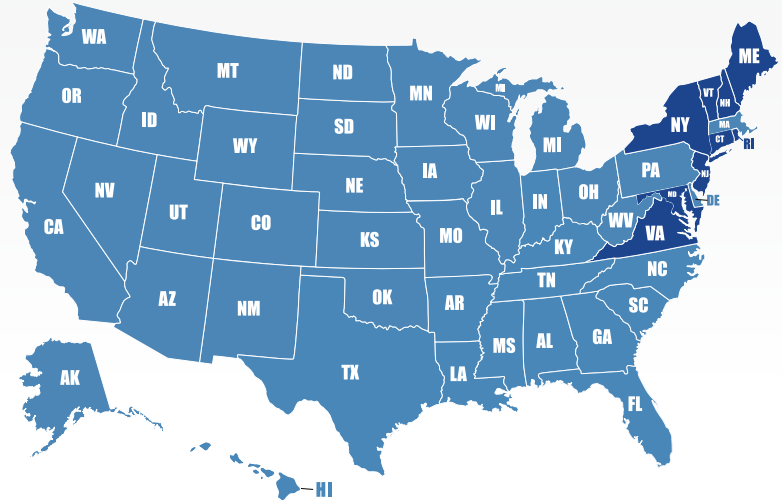

■ Primary State ■ Secondary State

Key Personnel

Paul Steffes

Branches

Sayreville NJ, Parsippany NJ, Baltimore MD, Alexandria VA,

Physical or Contractual Locations

NY, NJ, CT, RI, VT, NH, ME, MD, VA

States Provide Service