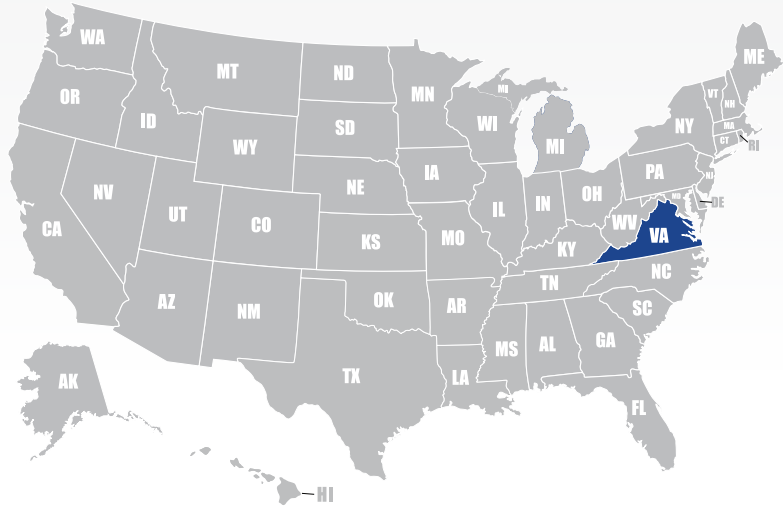

Virginia

Courier Services, Inc

PO Box 6963
Richmond, VA 23230

Phone: (800) 523-6014X205

Fax: (804) 672-3858

Email: travers@shippedsmart.com

Web: www.shippedsmart.com

Key Personnel

Travers Clemons

Branches

Richmond, VA

Physical or Contractual Locations

VA

States Provide Service

Services

Break Bulk Distribution, Dedicated Truck-Van, Expedited Freight, Ground Parcel, Hot Shot, Line Haul, Route Work, Scheduled, TL, 24 Hour Turn-around, Warehousing

Special Services

Airport Pickup-delivery, Banking, E-mail PODs, Legal, Medical, Office Products, Online Order Entry & Tracking, Parts Storage-distribution, Pharmaceutical, Signature Capture, 24/7 On-site Dispatch, White Glove

Equipment

Cargo Vans, Cars, Covered Pickups, Hi-Cubes, Lift Gates, Straight Trucks, Tractor Trailers

Technology

Online Track & Trace, Two Way Data, E-mail Access, Bar Code Scanning, Signature Capture, Other Two-Way Communications: Cell Phones

■ Primary State ■ Secondary State